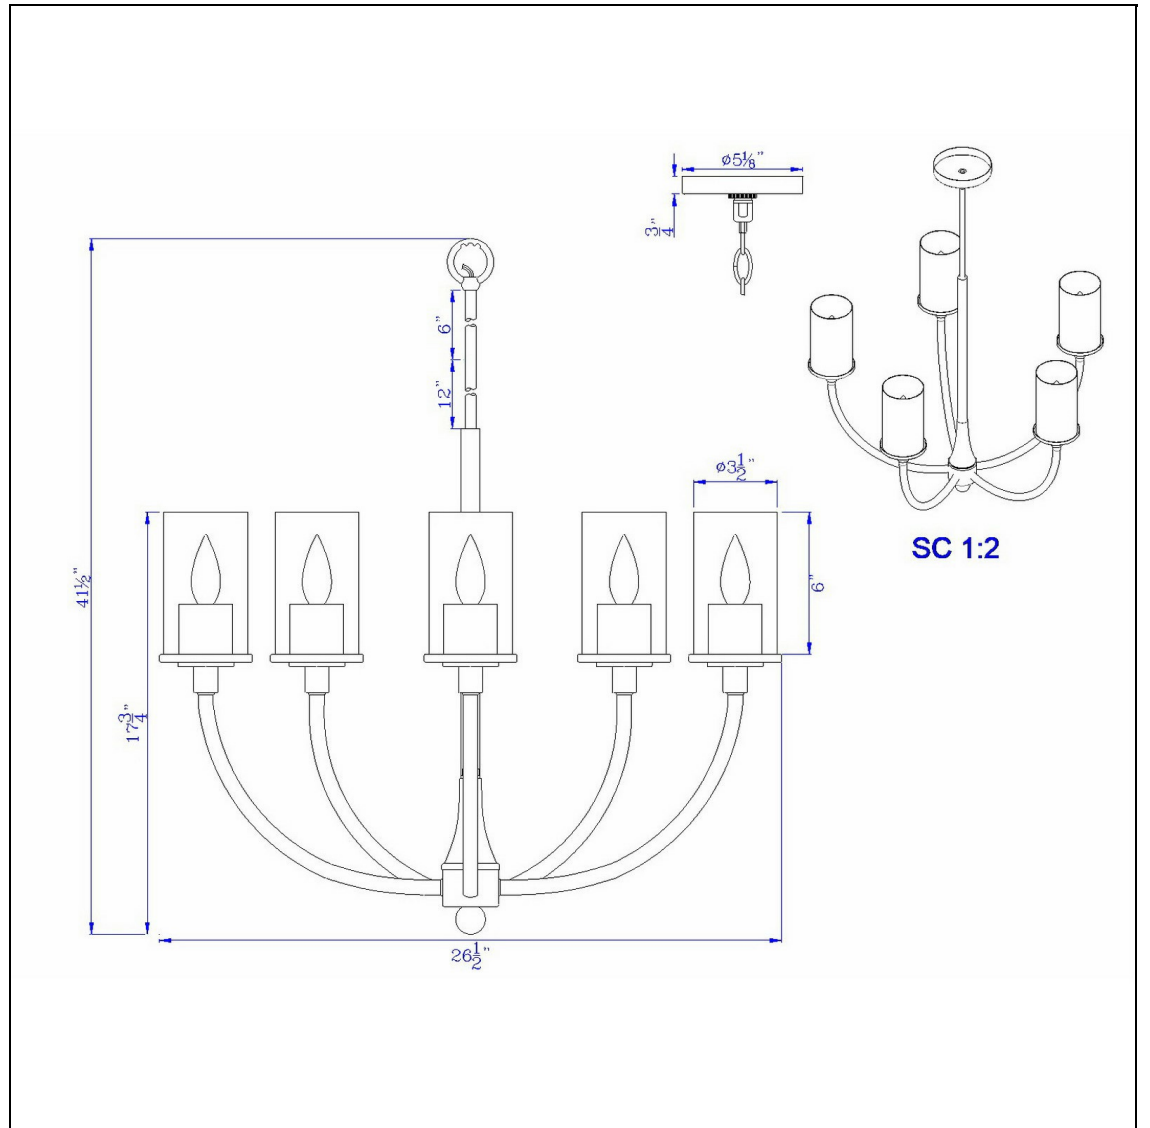

Product No. **FX-3714-5**

Description

Jervis Metal Chandelier With Glass Shades
Durable Metal Construction
5.13" Diameter Canopy Included
6 Foot Metal Chain
10' Foot Cord
Ships in One Carton
Ships in One Carton
41.5" Height Metal Chandelier in Brushed Steel Finish

Technical Specifications

UPC	020193067284	Shade Top1	3.50
Wattage	60WX5	Shade Bottom1	3.50
CRI	N/A	Shade Side	6.00
Lumen	N/A	Carton 1 Dimensions	16.00 x 26.30 x 27.30
Switch Type	Hardwired	Carton 2 Dimensions	0.00 x 0.00 x 27.30
Bulb Base	E12	Package Dimensions	L: 27.30 W: 26.30 H: 16.00
Number of Lights	5		
Color	Brushed Steel		
Base Color	Brushed Steel		