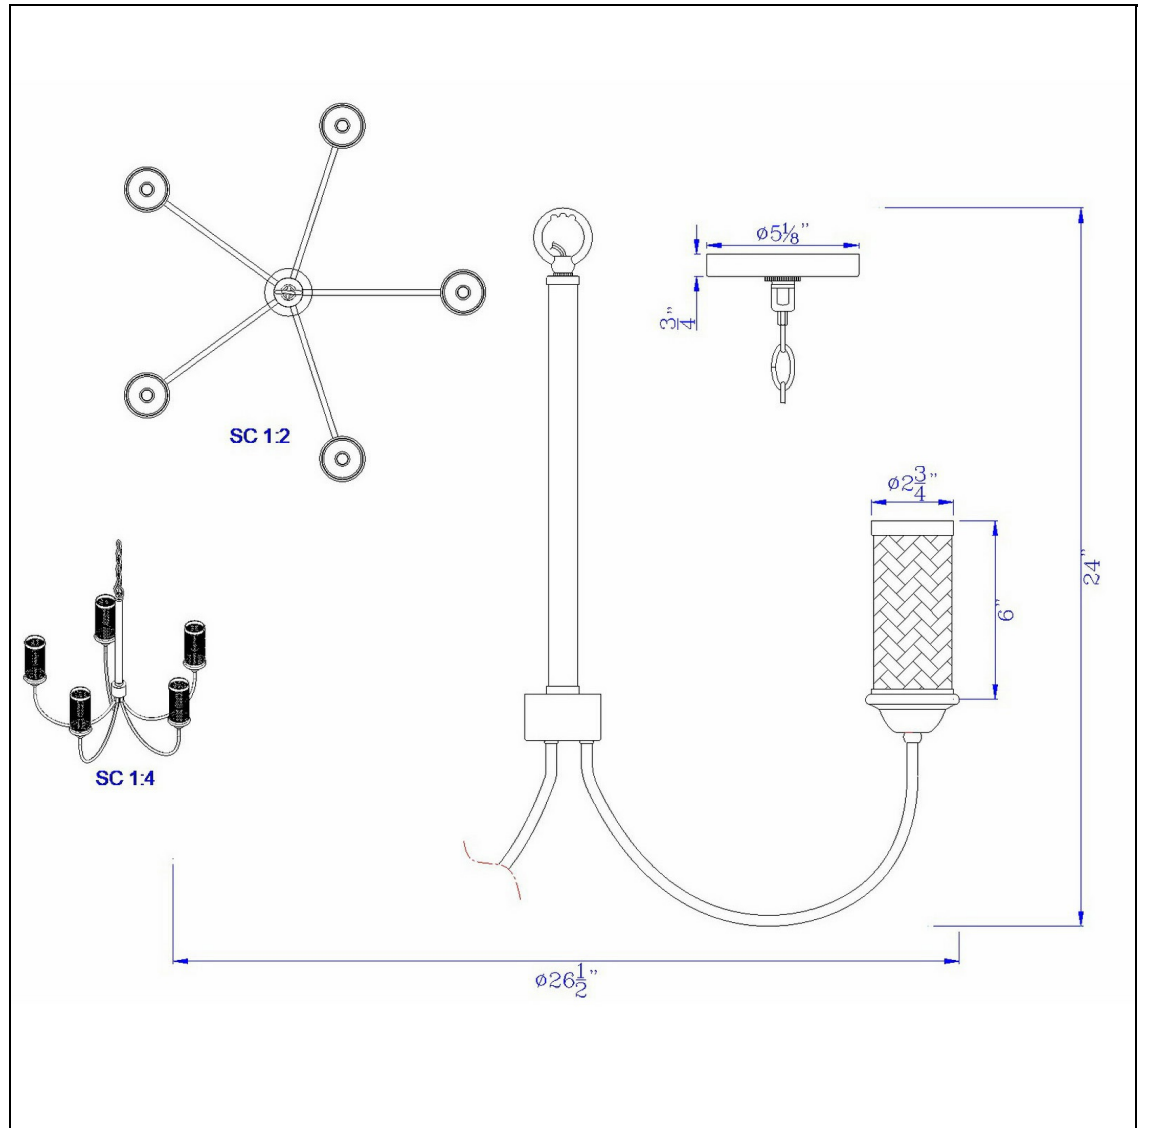

Product No. **FX-3715-5**

Description

Fulton Metal Chandelier With Mesh Metal Shade
Durable Metal Construction
5.13" Diameter Canopy Included
6 Foot Metal Chain
10' Foot Cord
Ships in One Carton
Ships in One Carton
24" Height Metal Chandelier in Textured Bronze Finish

Technical Specifications

UPC	020193067284	Shade Top1	2.75
Wattage	60WX5	Shade Bottom1	2.75
CRI	N/A	Shade Side	6.00
Lumen	N/A	Carton 1 Dimensions	11.50 x 13.30 x 28.30
Switch Type	Hardwired	Carton 2 Dimensions	0.00 x 0.00 x 28.30
Bulb Base	E12	Package Dimensions	L: 28.30 W: 13.30 H: 11.50
Number of Lights	5		
Color	Textured Bronze		
Base Color	Textured Bronze		