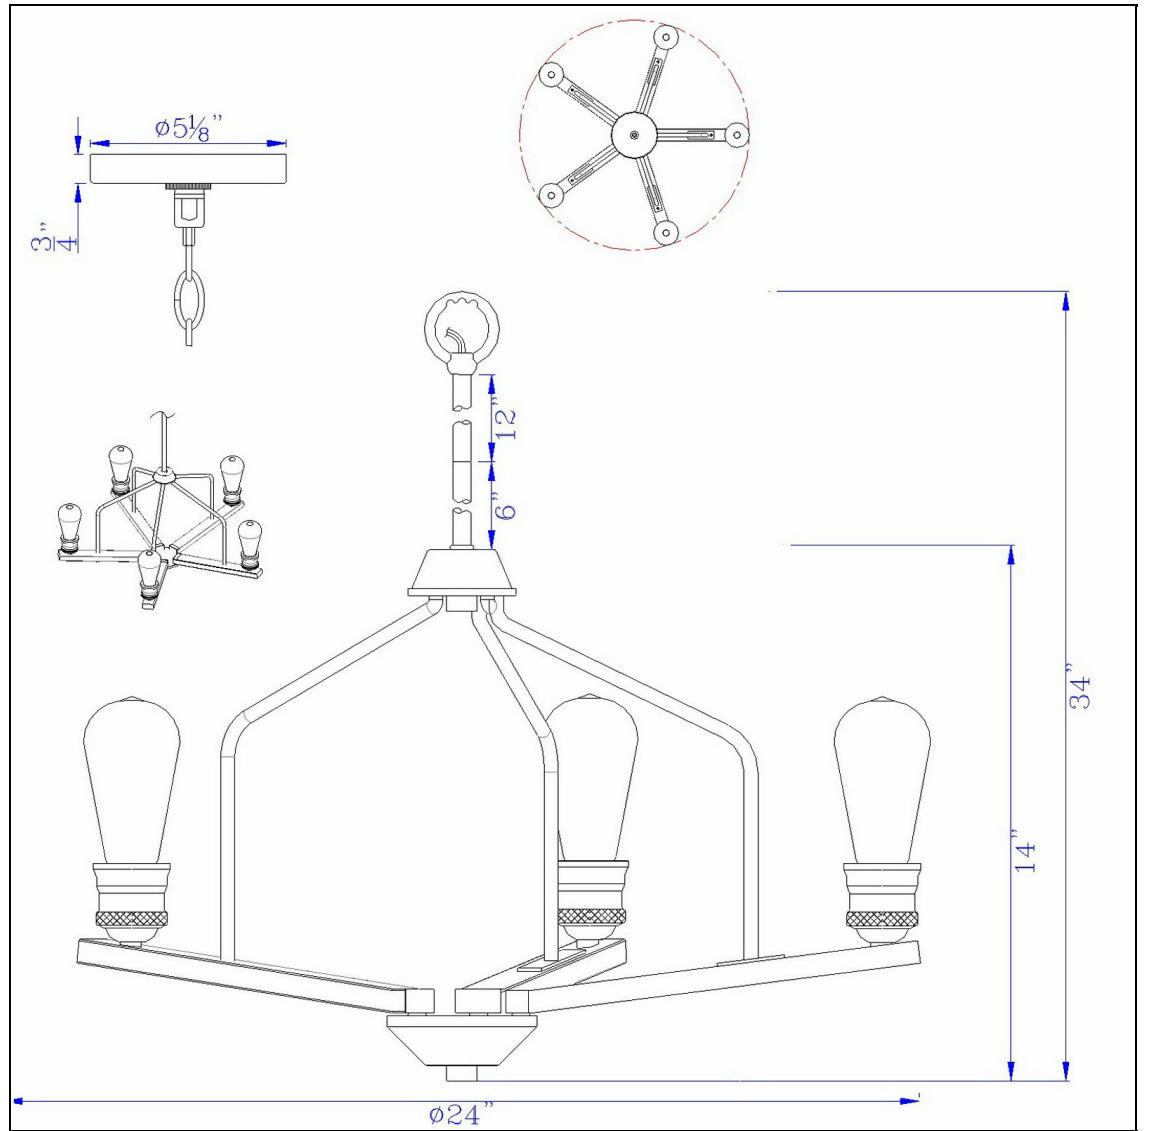

Product No. **FX-3716-5**

Description

Corning Metal Chandelier (Edison Bulbs Not included)  
Durable Metal and Wood Construction  
Textured Bronze Finish  
Wood Plank Accents  
5.13" Diameter Canopy Included  
6 Foot Metal Chain  
6 Foot Metal Chain  
34" Height Metal Chandelier in Textured Bronze/Drifted Wood Finish

Technical Specifications

<b>UPC</b>	020193067284	<b>Carton 1 Dimensions</b>	16.30 x 9.00 x 25.80
<b>Wattage</b>	60WX5	<b>Carton 2 Dimensions</b>	0.00 x 0.00 x 25.80
<b>CRI</b>	N/A	<b>Package Dimensions</b>	L: 25.80 W: 9.00 H: 16.30
<b>Lumen</b>	N/A		
<b>Switch Type</b>	Hardwired		
<b>Bulb Base</b>	E26		
<b>Number of Lights</b>	5		
<b>Color</b>	Textured Bronze/Drifted Wood		
<b>Base Color</b>	Textured Bronze/Drifted Wood		