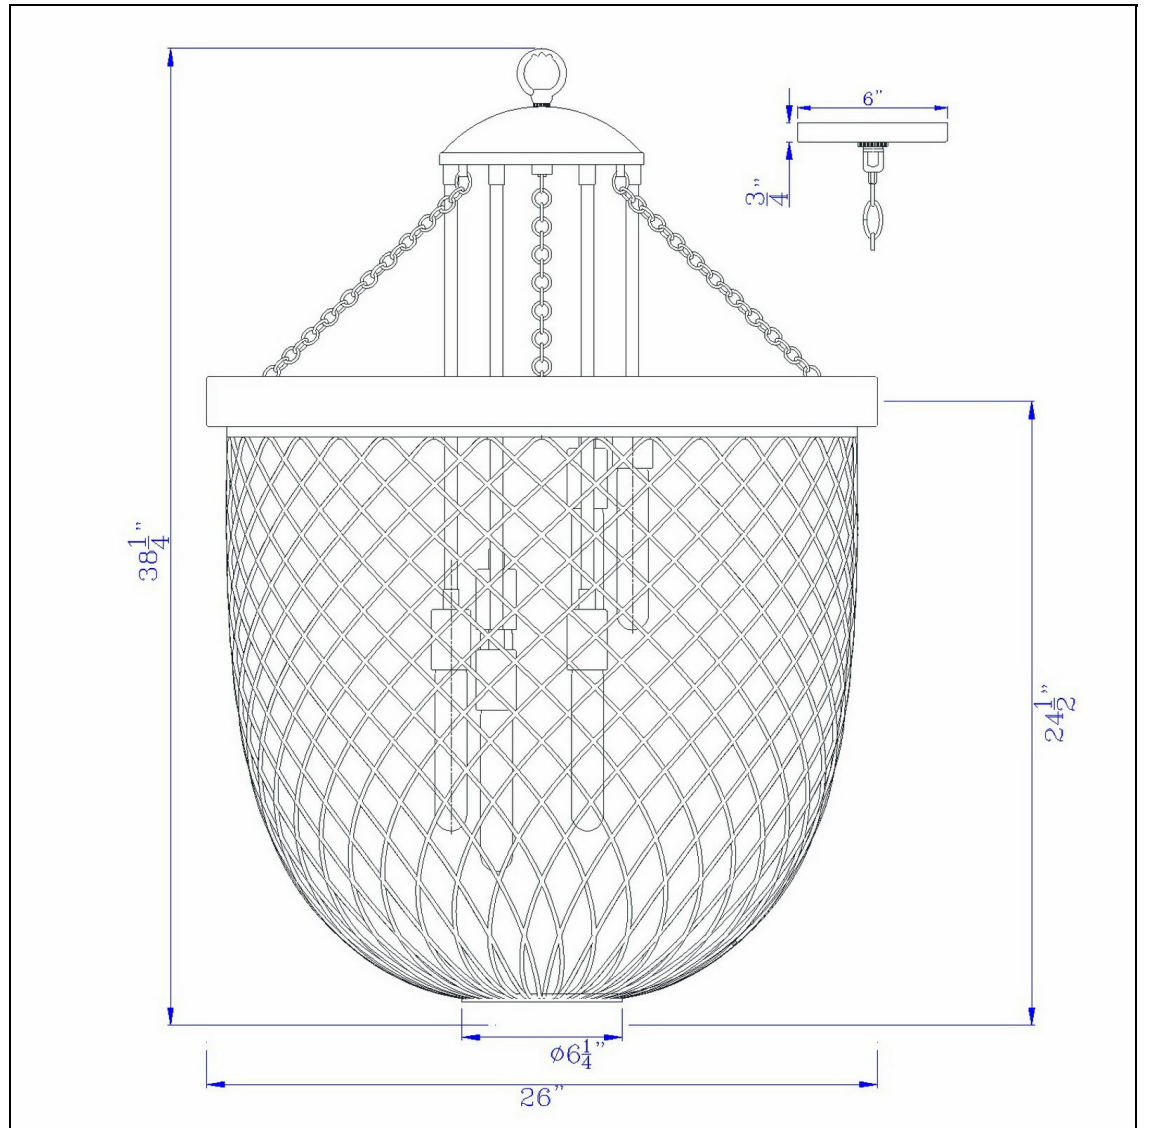

Product No. **FX-3718-6**

Description

Marion Metal/Wood Mesh Shade Chandelier  
(Edison Bulbs Not included)  
Durable Metal and Wood Construction  
Wood Accent Rim  
Ships in One Carton  
6" Diameter Canopy Included  
6 Foot Metal Chain  
6 Foot Metal Chain  
38.25" Height Metal Chandelier in Bronze  
Wood Finish

Technical Specifications

<b>UPC</b>	020193067284	<b>Carton 1 Dimensions</b>	31.00 x 28.80 x 28.80
<b>Wattage</b>	60WX6	<b>Carton 2 Dimensions</b>	0.00 x 0.00 x 28.80
<b>CRI</b>	N/A	<b>Package Dimensions</b>	L: 28.80 W: 28.80 H: 31.00
<b>Lumen</b>	N/A		
<b>Switch Type</b>	Hardwired		
<b>Bulb Base</b>	E26		
<b>Number of Lights</b>	6		
<b>Color</b>	Bronze/Wood		
<b>Base Color</b>	Bronze/Wood		