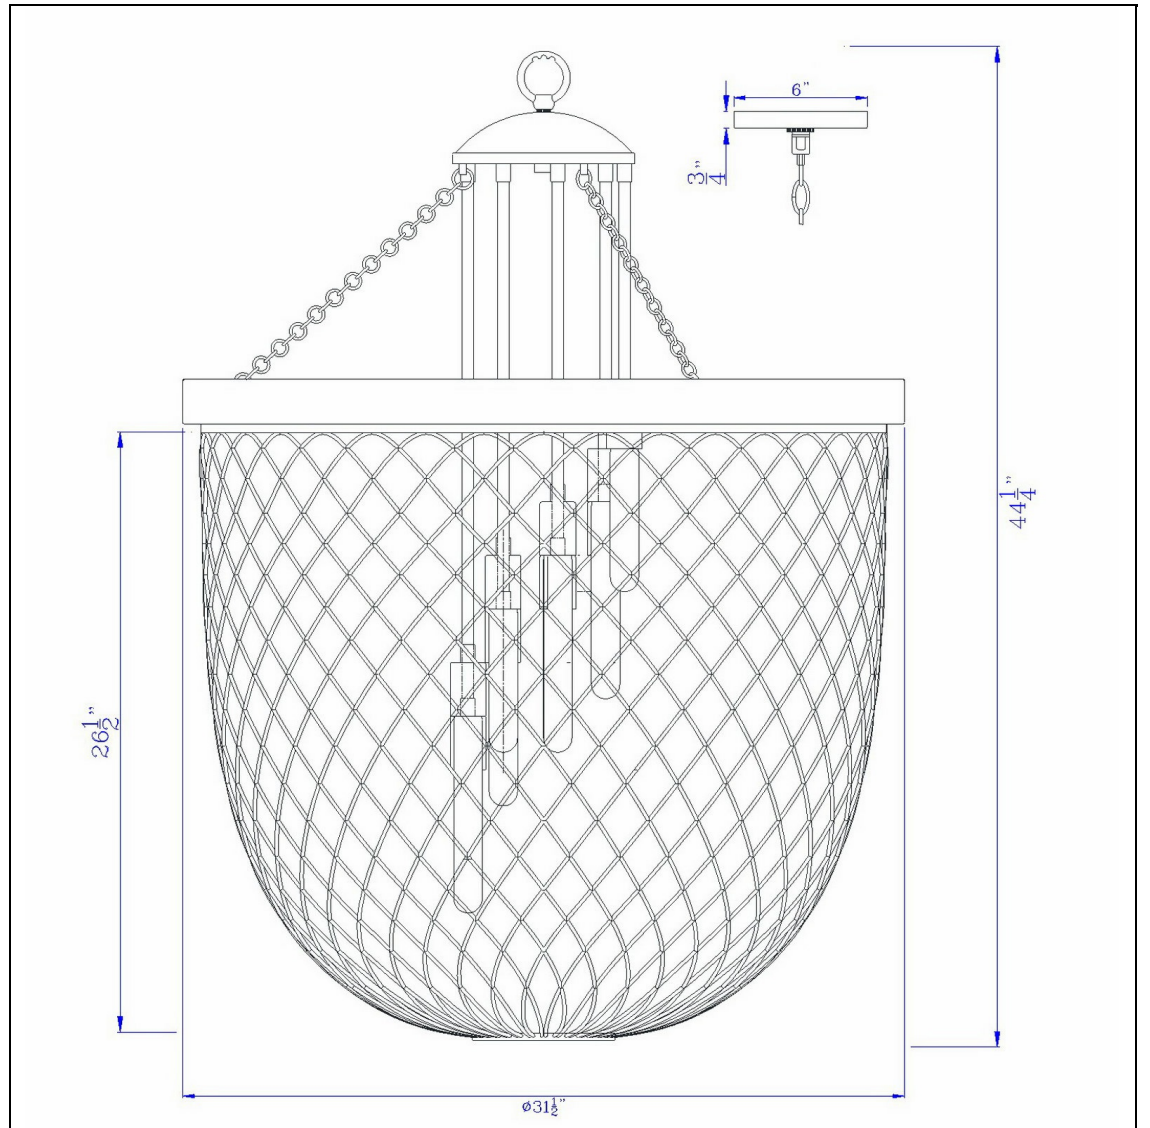

Product No. **FX-3718-9**

Description

Marion Metal/Wood Mesh Shade Chandelier  
(Edison Bulbs Not included)  
Durable Metal and Wood Construction  
Wood Accent Rim  
Ships in One Carton  
6" Diameter Canopy Included  
6 Foot Metal Chain  
6 Foot Metal Chain  
44.25" Height Metal Chandelier in Brushed  
Steel Wood Finish

Technical Specifications

<b>UPC</b>	020193067284	<b>Carton 1 Dimensions</b>	35.50 x 34.30 x 34.30
<b>Wattage</b>	60WX9	<b>Carton 2 Dimensions</b>	0.00 x 0.00 x 34.30
<b>CRI</b>	N/A	<b>Package Dimensions</b>	L: 34.30 W: 34.30 H: 35.50
<b>Lumen</b>	N/A		
<b>Switch Type</b>	Hardwired		
<b>Bulb Base</b>	E26		
<b>Number of Lights</b>	9		
<b>Color</b>	Bronze/Wood		
<b>Base Color</b>	Bronze/Wood		