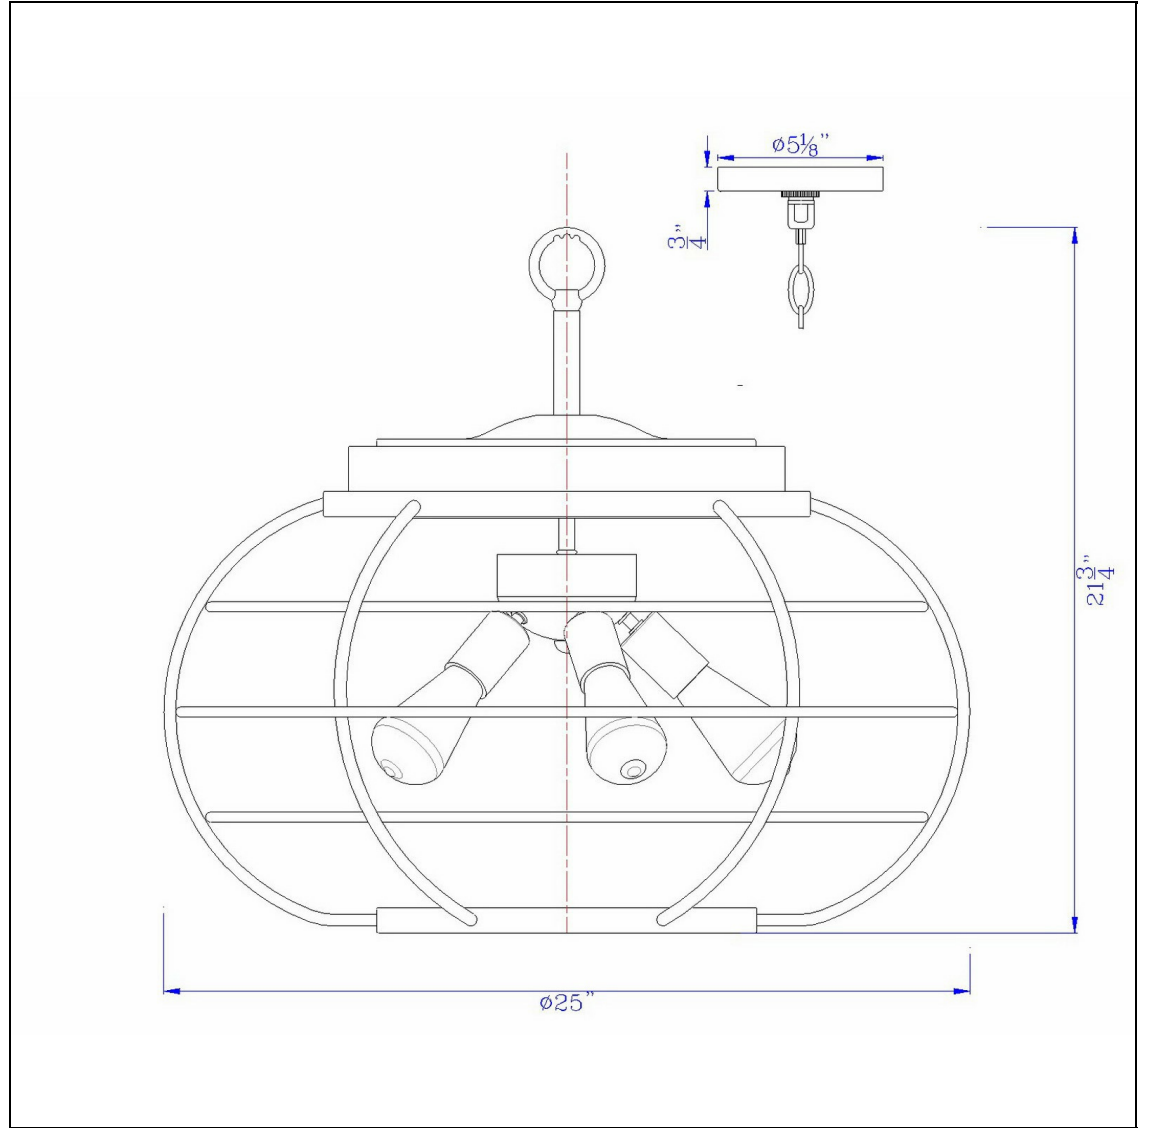

Product No. **FX-3719-5**

Description

Liberty Metal Chandelier (Edison Bulbs Not included)
Durable Metal Construction
Wood Accent Rim
Oval Grill Shade
5.13" Diameter Canopy Included
6 Foot Metal Chain
6 Foot Metal Chain
21.75" Height Metal Chandelier in Brushed Steel Wood Finish

Technical Specifications

UPC	020193067284	Carton 1 Dimensions	19.30 x 27.50 x 27.50
Wattage	60WX5	Carton 2 Dimensions	0.00 x 0.00 x 27.50
CRI	N/A	Package Dimensions	L: 27.50 W: 27.50 H: 19.30
Lumen	N/A		
Switch Type	Hardwired		
Bulb Base	E26		
Number of Lights	5		
Color	Brushed Steel/Wood		
Base Color	Brushed Steel/Wood		