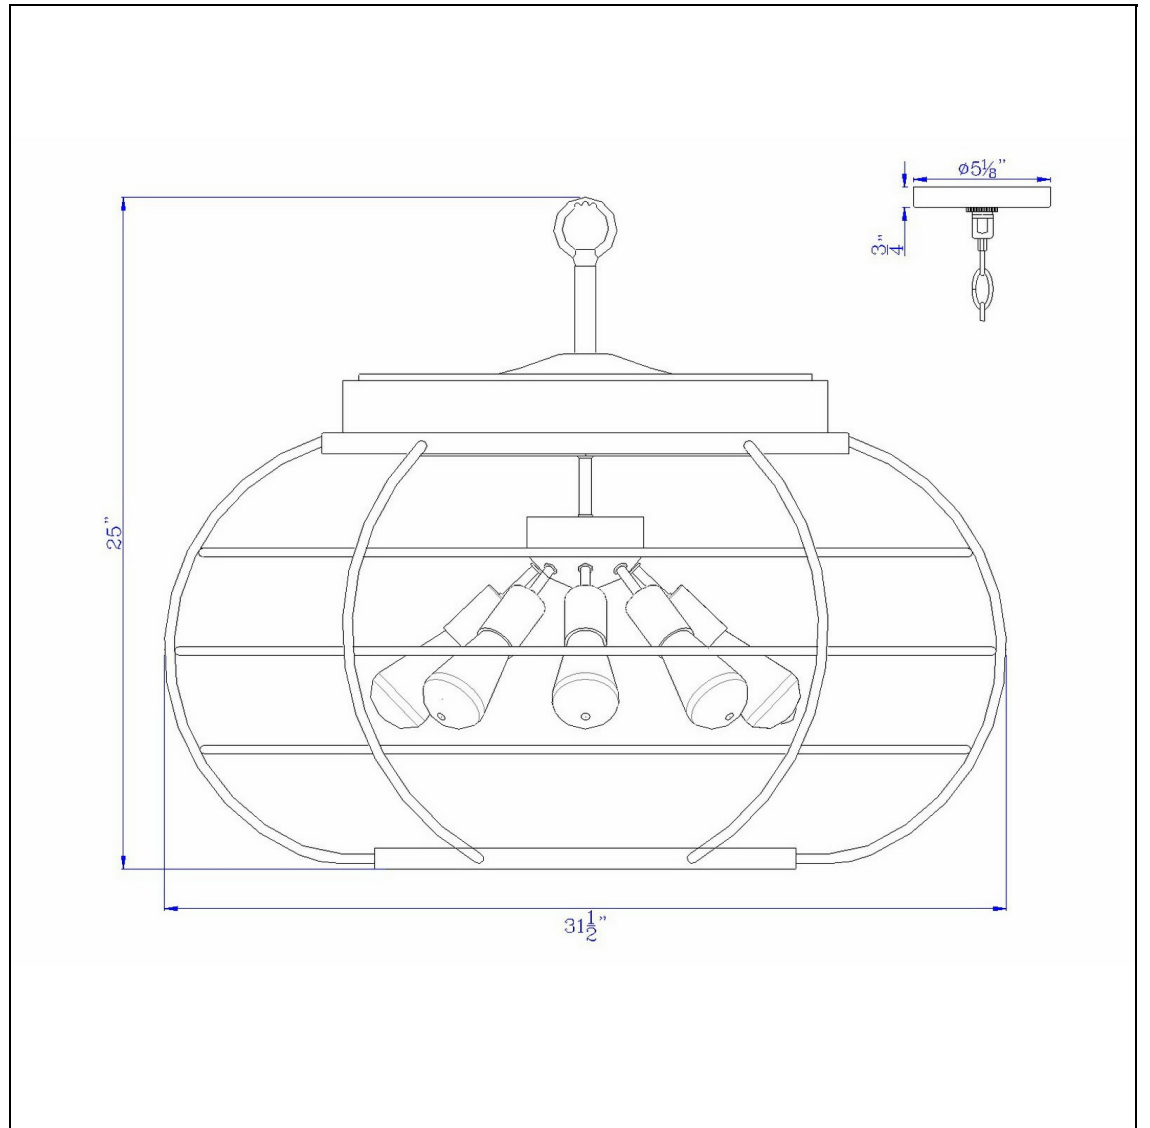

Product No. **FX-3719-8**

Description

Liberty Metal Chandelier (Edison Bulbs Not included)
Durable Metal Construction
Wood Accent Rim
Oval Grill Shade
5.13" Diameter Canopy Included
6 Foot Metal Chain
6 Foot Metal Chain
25" Height Metal Chandelier in Brushed Steel/Wood Finish

Technical Specifications

UPC	020193067284	Carton 1 Dimensions	22.80 x 34.00 x 34.00
Wattage	60WX8	Carton 2 Dimensions	0.00 x 0.00 x 34.00
CRI	N/A	Package Dimensions	L: 34.00 W: 34.00 H: 22.80
Lumen	N/A		
Switch Type	Hardwired		
Bulb Base	E26		
Number of Lights	8		
Color	Brushed Steel/Wood		
Base Color	Brushed Steel/Wood		