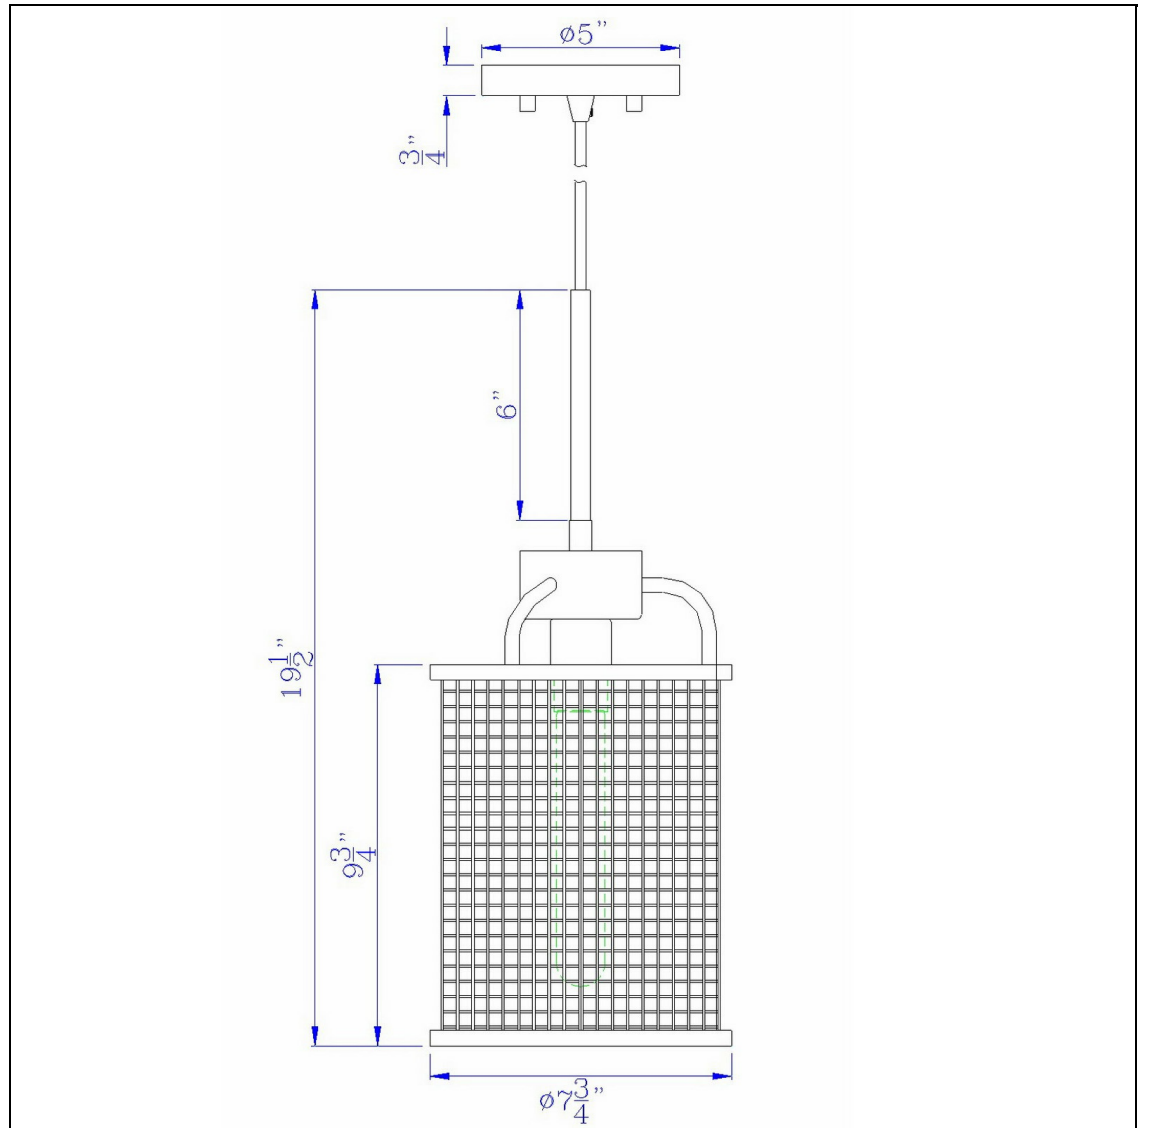

Product No. **FX-3720-1**

Description

Aberdeen Mesh Metal/Wood Pendant Light
(Edison Bulb Not included)
Durable Metal Construction
Wood Accent Piece
Cylindrical Grill Shade
6 Foot Cord
5" Canopy
5" Canopy
19.5" Height Metal and Pinewood Pendant in
Bronze Wood Finish

Technical Specifications

UPC	020193067284	Carton 1 Dimensions	17.80 x 9.80 x 9.80
Wattage	60W	Carton 2 Dimensions	0.00 x 0.00 x 9.80
CRI	N/A	Package Dimensions	L: 9.80 W: 9.80 H: 17.80
Lumen	N/A		
Switch Type	Hardwired		
Bulb Base	E26		
Number of Lights	1		
Color	Bronze/Wood		
Base Color	Bronze/Wood		