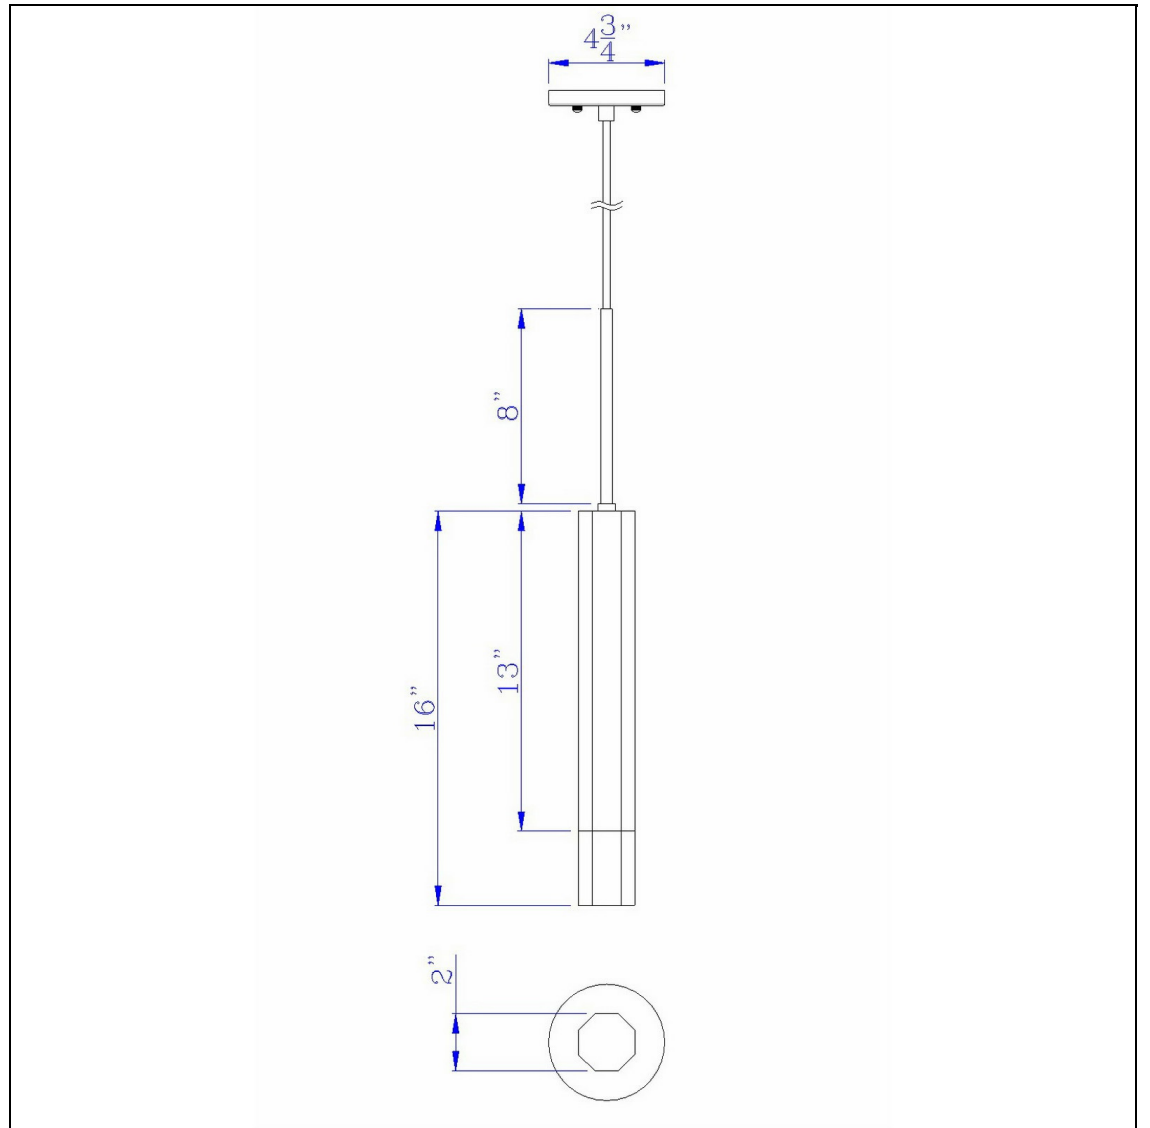

Product No. **FX-3723-1P-BS**

Description

Troy integrated LED Dimmable Hexagonal aluminum Casted 1 Light Pendant With Glass Diffuser  
Durable Aluminum Cast Construction  
Dimmable with Lutron Brand Dimmers: DVCL-153P, SCL-153P, AYCL-153P, CTCL-153P, DVCL-253P, DVSCLL-253P, SE  
2800K Color Temperature  
Ships in One Carton  
4.75" Canopy Included  
4.75" Canopy Included  
Dimmable with Lutron dimmers #: DVCL-153P, SCL-153P, AYCL-153P, CTCL-153P, DVCL-253P, DVSCLL-253P,  
24" Height Aluminum Cast Pendant in Brushed Steel Finish

Technical Specifications

<b>UPC</b>	020193067284	<b>Carton 1 Dimensions</b>	21.00 x 6.00 x 6.00
<b>Wattage</b>	7W	<b>Carton 2 Dimensions</b>	0.00 x 0.00 x 6.00
<b>CRI</b>	90	<b>Package Dimensions</b>	L: 6.00 W: 6.00 H: 21.00
<b>Lumen</b>	380		
<b>Switch Type</b>	Hardwired		
<b>Bulb Base</b>	Integrated Led		
<b>Number of Lights</b>	1		
<b>Color</b>	Brushed Steel		
<b>Base Color</b>	Brushed Steel		