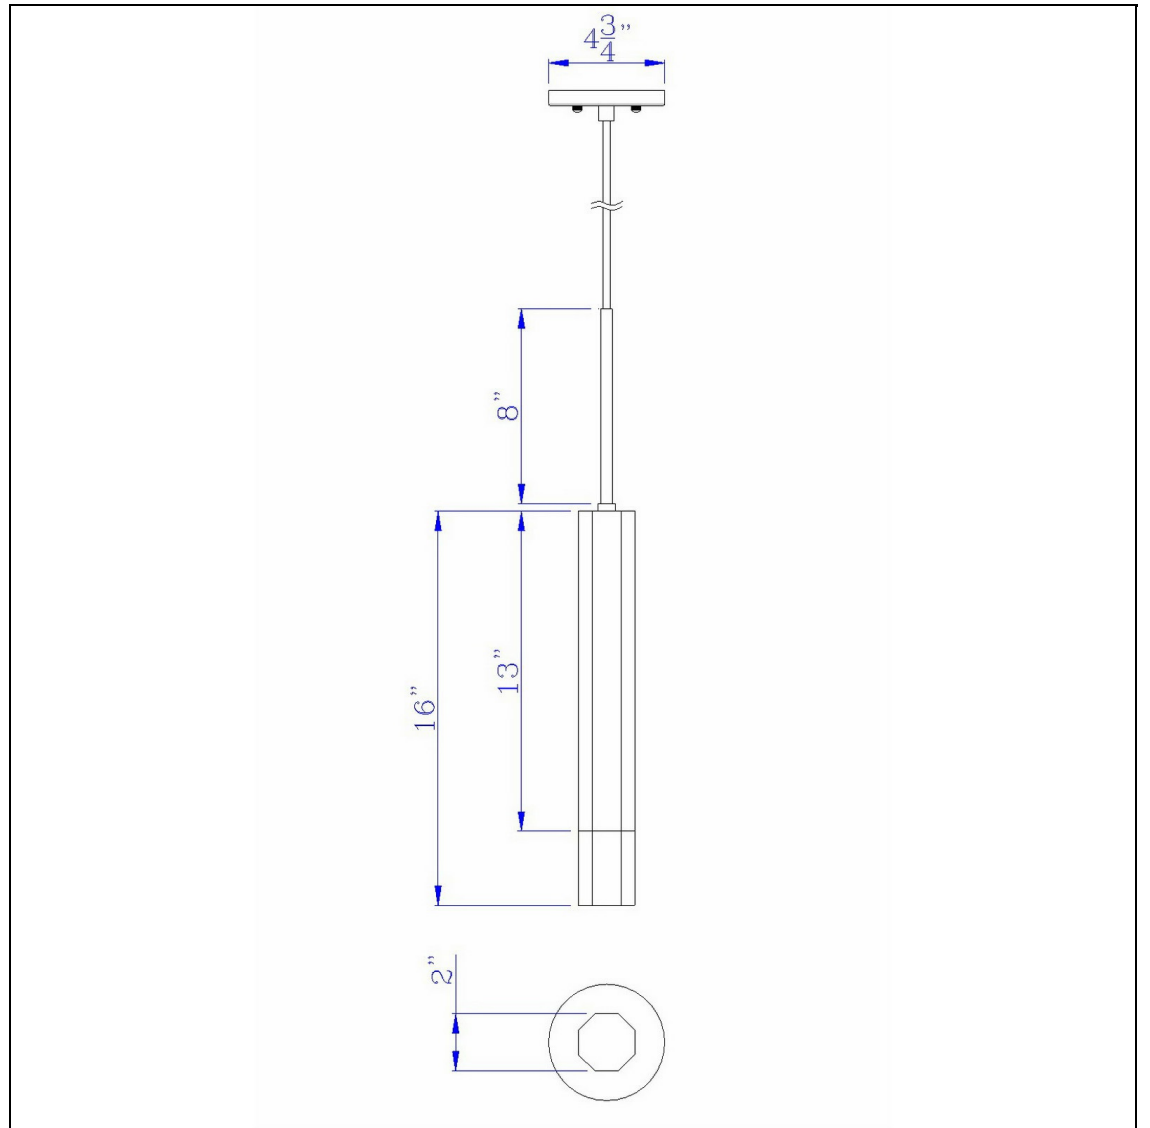

Product No. **FX-3723-1P-GM**

Description

Troy integrated LED Dimmable Hexagonal aluminum Casted 1 Light Pendant With Glass Diffuser  
Durable Aluminum Cast Construction  
Dimmable with Lutron Brand Dimmers: DVCL-153P, SCL-153P, AYCL-153P, CTCL-153P, DVCL-253P, DVSCLL-253P, SE  
2800K Color Temperature  
Ships in One Carton  
4.75" Canopy Included  
4.75" Canopy Included  
Dimmable with Lutron dimmers #: DVCL-153P, SCL-153P, AYCL-153P, CTCL-153P, DVCL-253P, DVSCLL-253P,  
24" Height Aluminum Cast Pendant in Gun Metal Finish

Technical Specifications

<b>UPC</b>	020193067284	<b>Carton 1 Dimensions</b>	21.00 x 6.00 x 6.00
<b>Wattage</b>	7W	<b>Carton 2 Dimensions</b>	0.00 x 0.00 x 6.00
<b>CRI</b>	90	<b>Package Dimensions</b>	L: 6.00 W: 6.00 H: 21.00
<b>Lumen</b>	380		
<b>Switch Type</b>	Hardwired		
<b>Bulb Base</b>	Integrated Led		
<b>Number of Lights</b>	1		
<b>Color</b>	Gun Metal		
<b>Base Color</b>	Gun Metal		