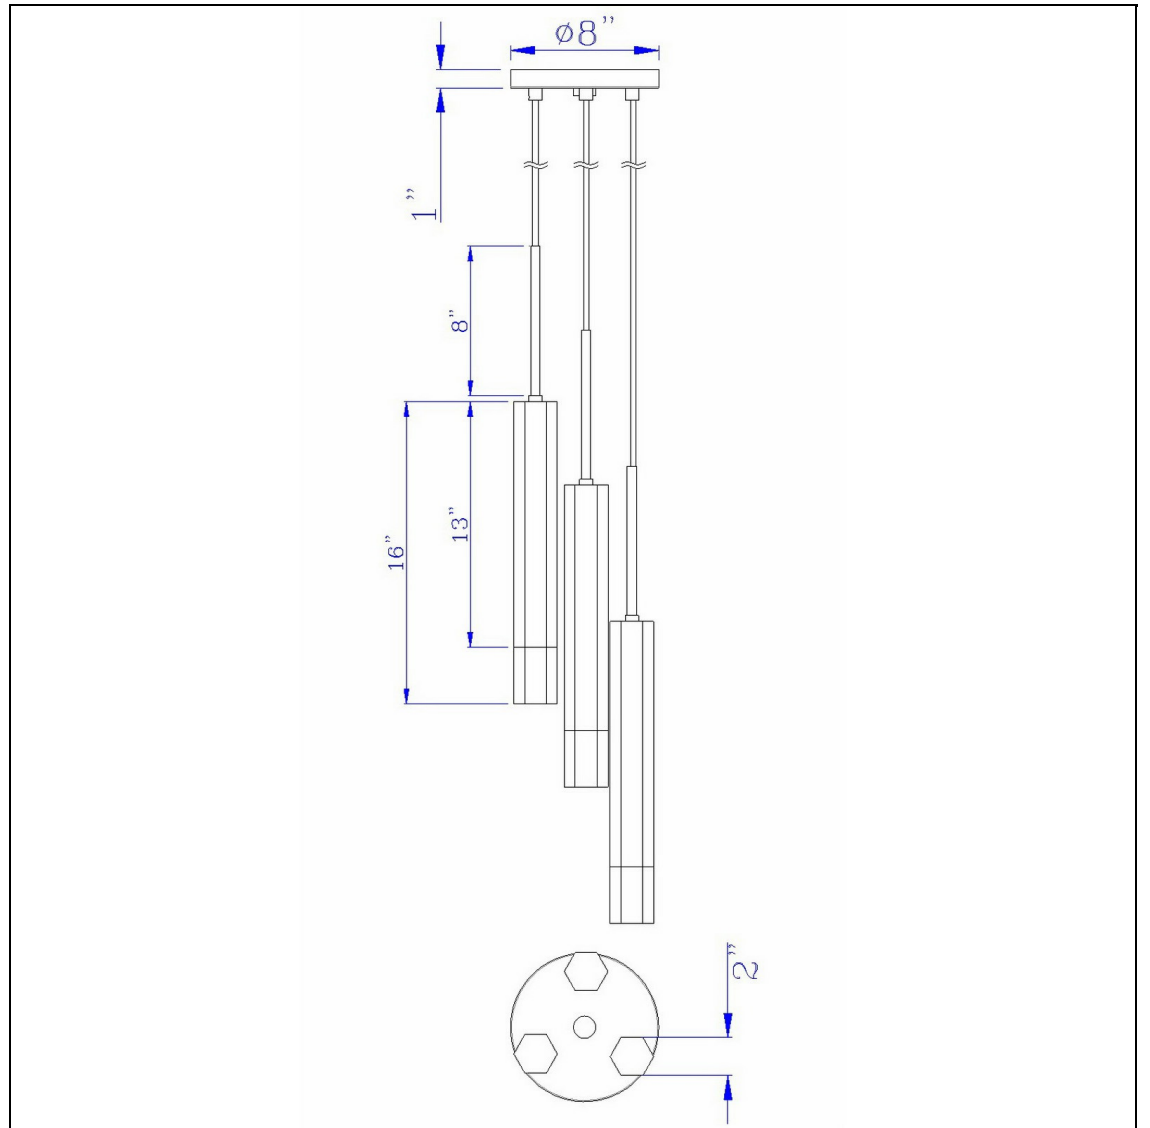

Product No. **FX-3723-3P-BS**

Description

Troy integrated LED Dimmable Hexagon Aluminum Casted 3 Lights Pendant With Glass Diffuser  
Durable Aluminum Cast Construction  
Dimmable with Lutron Brand Dimmers: DVCL-153P, SCL-153P,AYCL-153P,CTCL-153P,DVCL-253P,DVSCLL-253P,SE  
2800K Color Temperature  
Ships in One Carton  
8" Canopy Included  
8" Canopy Included  
Dimmable with Lutron dimmers #: DVCL-153P, SCL-153P, AYCL-153P, CTCL-153P, DVCL-253P, DVSCLL-253P,  
24" Height Aluminum Cast Pendant in Gun Metal Finish

Technical Specifications

<b>UPC</b>	020193067284	<b>Carton 1 Dimensions</b>	20.00 x 8.00 x 14.00
<b>Wattage</b>	7W X3	<b>Carton 2 Dimensions</b>	0.00 x 0.00 x 14.00
<b>CRI</b>	90	<b>Package Dimensions</b>	L: 14.00 W: 8.00 H: 20.00
<b>Lumen</b>	380 x 3		
<b>Switch Type</b>	Hardwired		
<b>Bulb Base</b>	Integrated Led		
<b>Number of Lights</b>	3		
<b>Color</b>	Gun Metal		
<b>Base Color</b>	Gun Metal		