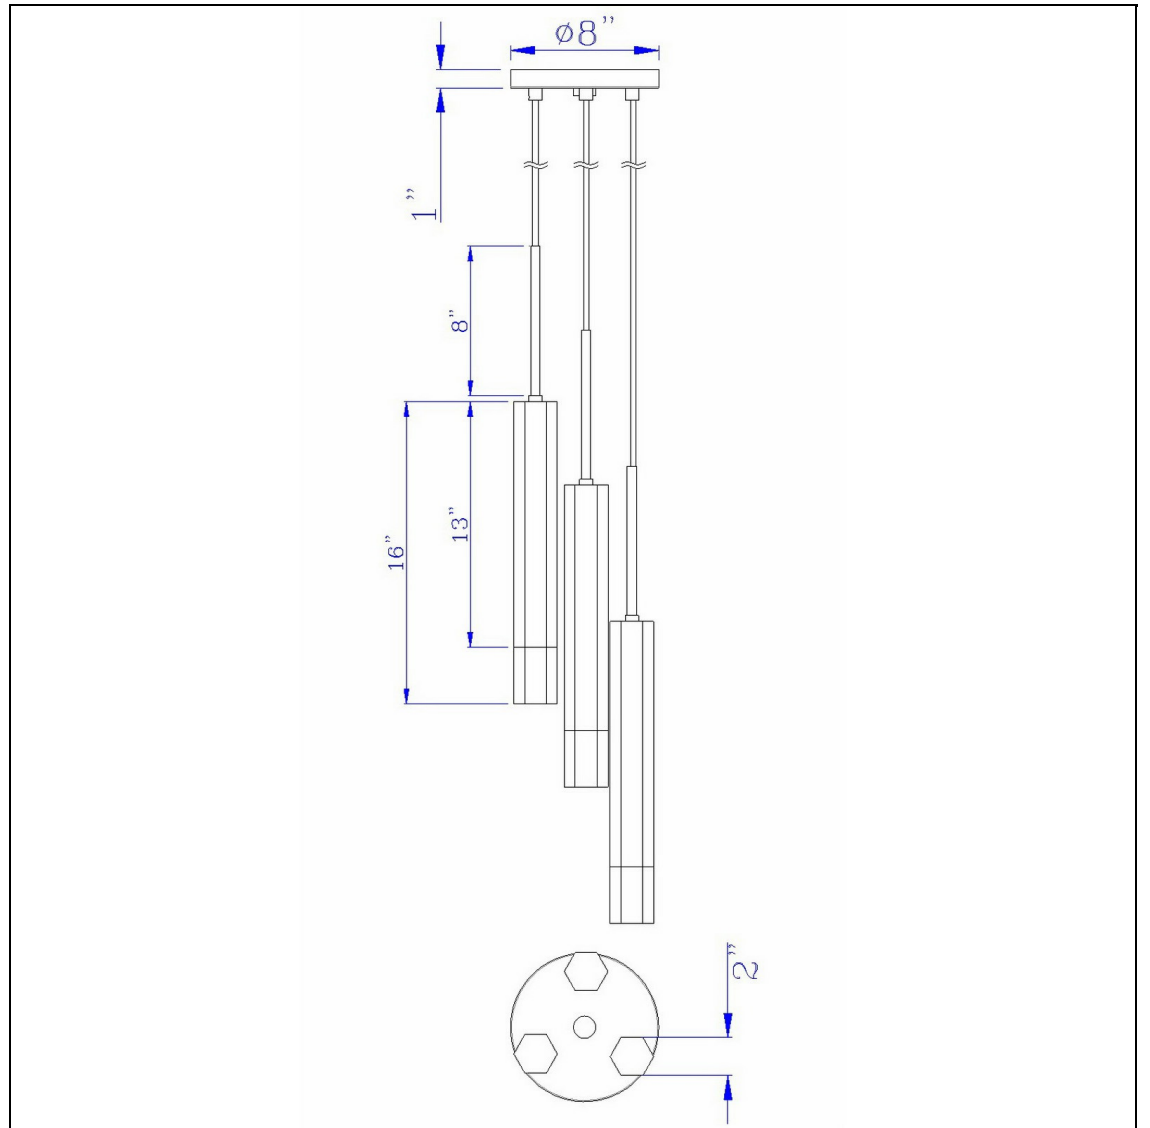

Product No. **FX-3723-3P-BS**

Description

Troy integrated LED Dimmable Hexagon Aluminum Casted 3 Lights Pendant With Glass Diffuser
Durable Aluminum Cast Construction
Dimmable with Lutron Brand Dimmers: DVCL-153P, SCL-153P,AYCL-153P,CTCL-153P,DVCL-253P,DVSCLL-253P,SE
2800K Color Temperature
Ships in One Carton
8" Canopy Included
8" Canopy Included
Dimmable with Lutron dimmers #: DVCL-153P, SCL-153P, AYCL-153P, CTCL-153P, DVCL-253P, DVSCLL-253P,
24" Height Aluminum Cast Pendant in Gun Metal Finish

Technical Specifications

UPC	020193067284	Carton 1 Dimensions	20.00 x 8.00 x 14.00
Wattage	7W X3	Carton 2 Dimensions	0.00 x 0.00 x 14.00
CRI	90	Package Dimensions	L: 14.00 W: 8.00 H: 20.00
Lumen	380 x 3		
Switch Type	Hardwired		
Bulb Base	Integrated Led		
Number of Lights	3		
Color	Gun Metal		
Base Color	Gun Metal		