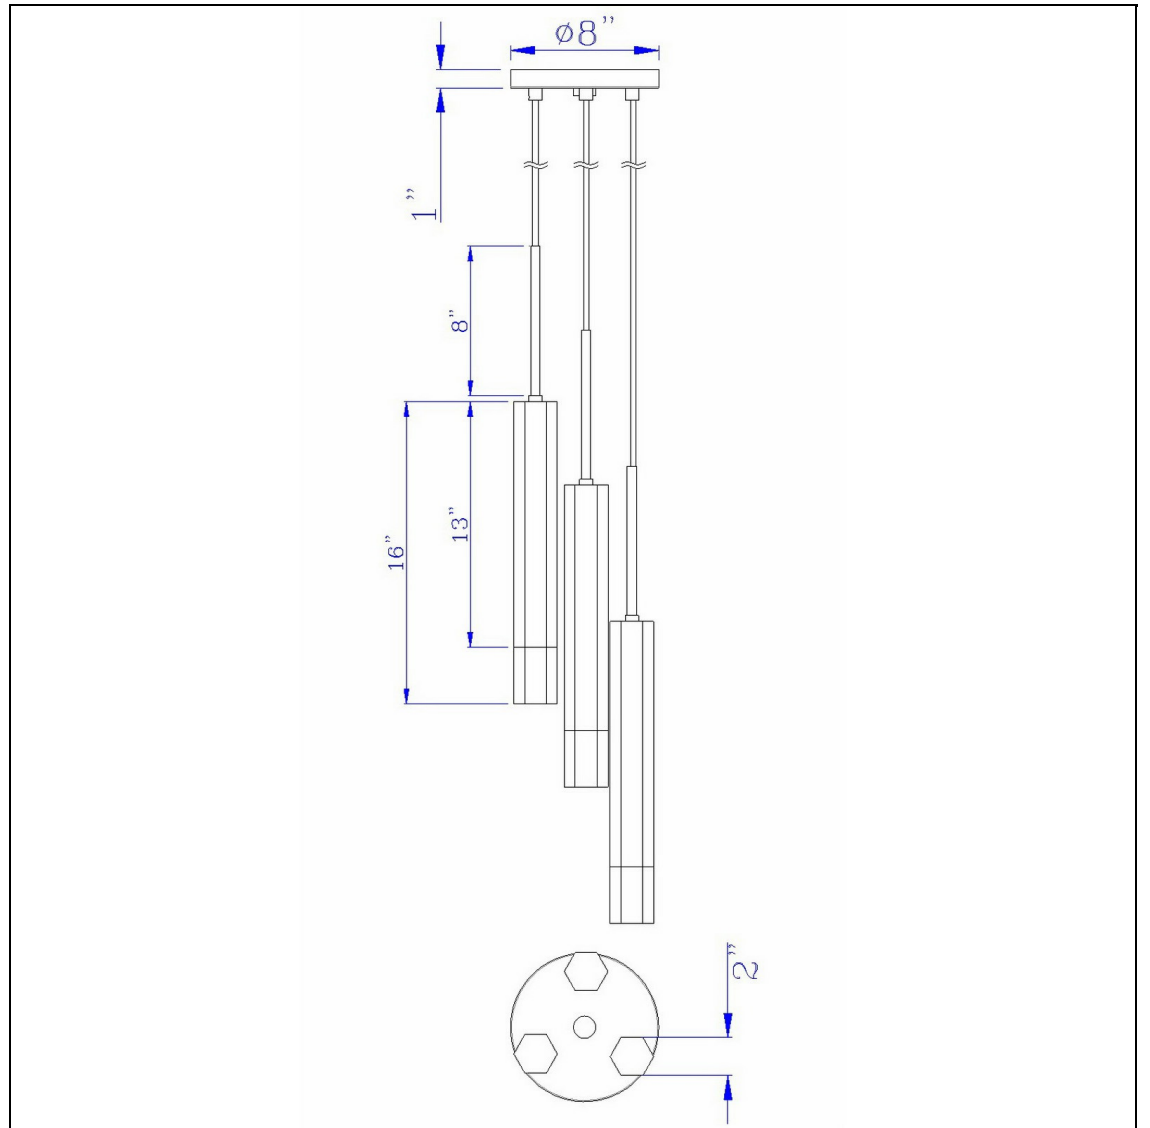

Product No. **FX-3723-3P-GM**

Description

Troy integrated LED Dimmable Hexagon Aluminum Casted 3 Lights Pendant With Glass Diffuser  
Durable Aluminum Cast Construction  
Dimmable with Lutron Brand Dimmers: DVCL-153P, SCL-153P, AYCL-153P, CTCL-153P, DVCL-253P, DVSCLL-253P, SE  
2800K Color Temperature  
Ships in One Carton  
8" Canopy Included  
8" Canopy Included  
Dimmable with Lutron dimmers #: DVCL-153P, SCL-153P, AYCL-153P, CTCL-153P, DVCL-253P, DVSCLL-253P,  
24" Height Aluminum Cast Pendant in Gun Metal Finish

Technical Specifications

<b>UPC</b>	020193067284	<b>Carton 1 Dimensions</b>	20.00 x 8.00 x 14.00
<b>Wattage</b>	7W X3	<b>Carton 2 Dimensions</b>	0.00 x 0.00 x 14.00
<b>CRI</b>	90	<b>Package Dimensions</b>	L: 14.00 W: 8.00 H: 20.00
<b>Lumen</b>	380 x 3		
<b>Switch Type</b>	Hardwired		
<b>Bulb Base</b>	Integrated Led		
<b>Number of Lights</b>	3		
<b>Color</b>	Gun Metal		
<b>Base Color</b>	Gun Metal		