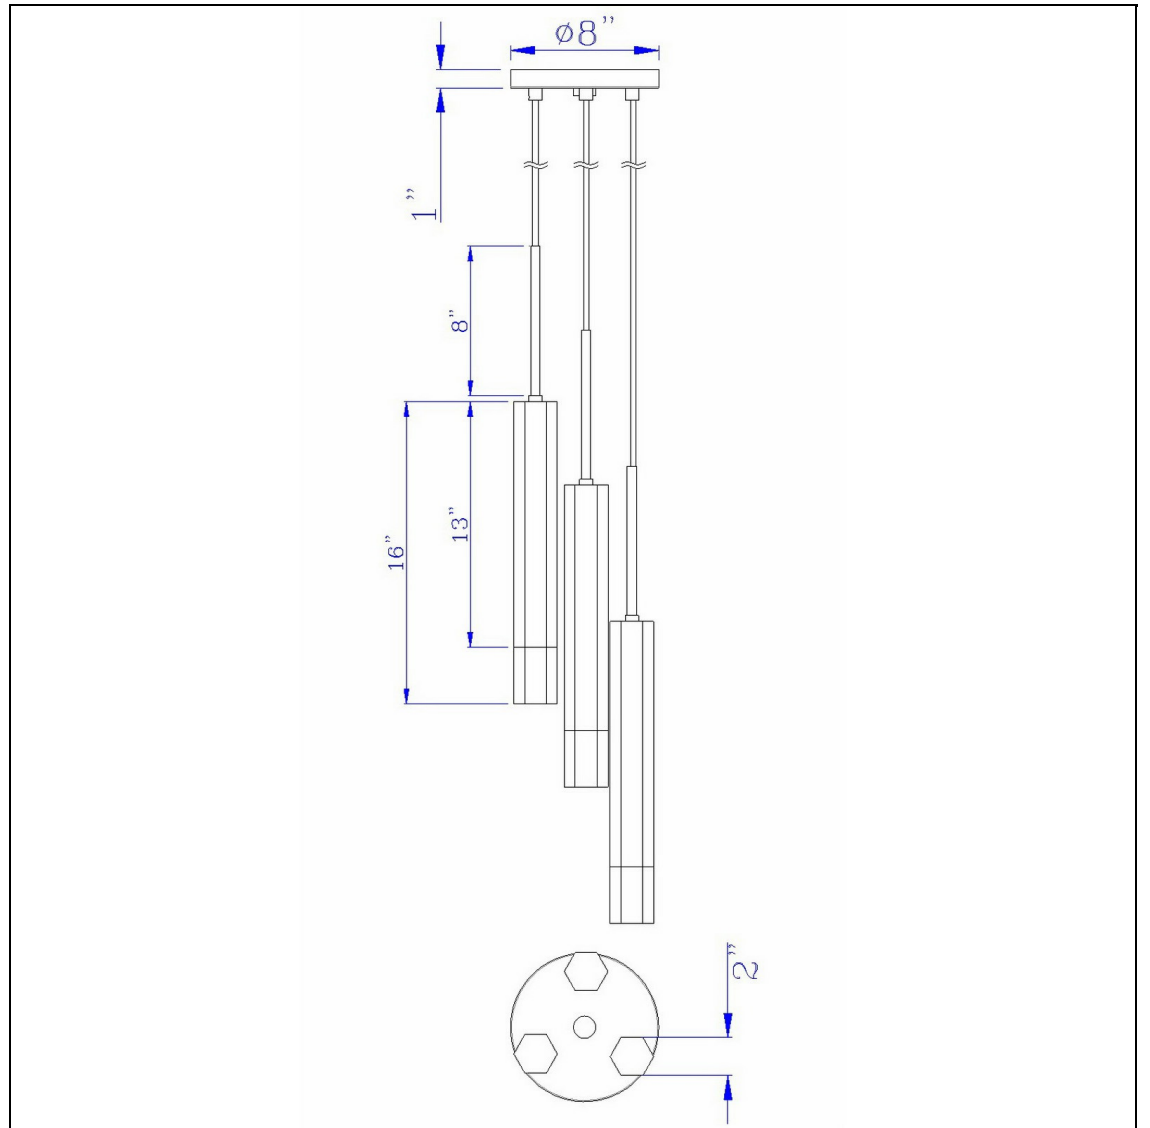

Product No. **FX-3723-3P-GM**

Description

Troy integrated LED Dimmable Hexagon Aluminum Casted 3 Lights Pendant With Glass Diffuser
Durable Aluminum Cast Construction
Dimmable with Lutron Brand Dimmers: DVCL-153P, SCL-153P, AYCL-153P, CTCL-153P, DVCL-253P, DVSCLL-253P, SE
2800K Color Temperature
Ships in One Carton
8" Canopy Included
8" Canopy Included
Dimmable with Lutron dimmers #: DVCL-153P, SCL-153P, AYCL-153P, CTCL-153P, DVCL-253P, DVSCLL-253P,
24" Height Aluminum Cast Pendant in Gun Metal Finish

Technical Specifications

UPC	020193067284	Carton 1 Dimensions	20.00 x 8.00 x 14.00
Wattage	7W X3	Carton 2 Dimensions	0.00 x 0.00 x 14.00
CRI	90	Package Dimensions	L: 14.00 W: 8.00 H: 20.00
Lumen	380 x 3		
Switch Type	Hardwired		
Bulb Base	Integrated Led		
Number of Lights	3		
Color	Gun Metal		
Base Color	Gun Metal		