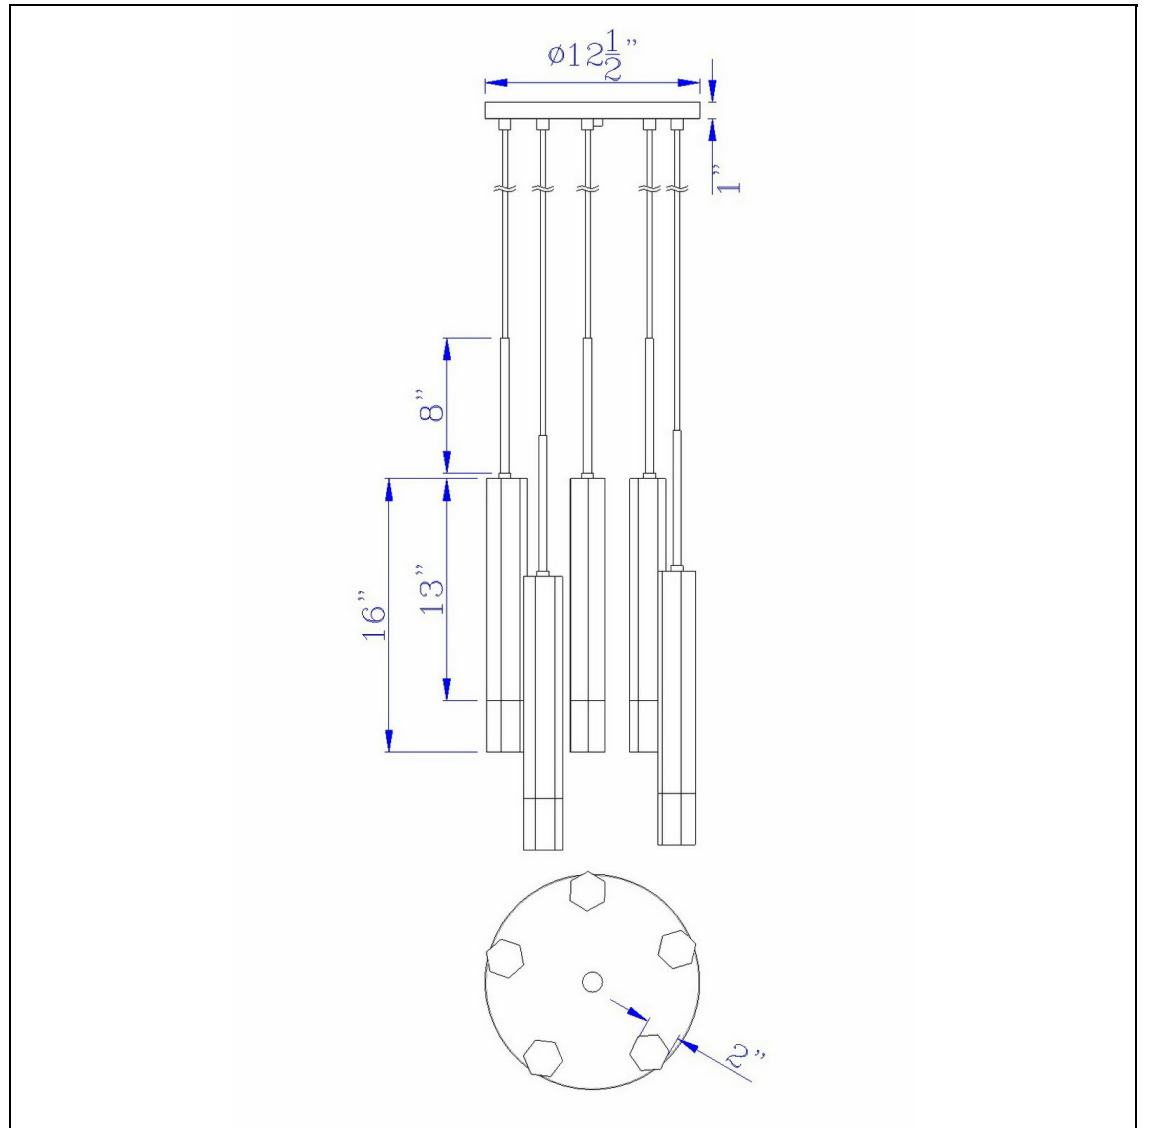

Product No. **FX-3723-5P-BS**

Description

Troy integrated LED Dimmable Hexagon Aluminum Casted 5 Lights Pendant With Glass Diffuser
Durable Aluminum Cast Construction
Dimmable with Lutron Brand Dimmers: DVCL-153P, SCL-153P, AYCL-153P, CTCL-153P, DVCL-253P, DVSCLL-253P, SE
2800K Color Temperature
Ships in One Carton
12.5" Canopy Included
12.5" Canopy Included
Dimmable with Lutron dimmers #: DVCL-153P, SCL-153P, AYCL-153P, CTCL-153P, DVCL-253P, DVSCLL-253P,
24" Height Aluminum Cast Pendant in Gun Metal Finish

Technical Specifications

UPC	020193067284	Carton 1 Dimensions	14.00 x 14.00 x 20.00
Wattage	7W X5	Carton 2 Dimensions	0.00 x 0.00 x 20.00
CRI	90	Package Dimensions	L: 20.00 W: 14.00 H: 14.00
Lumen	380 x 5		
Switch Type	Hardwired		
Bulb Base	Integrated Led		
Number of Lights	5		
Color	Gun Metal		
Base Color	Gun Metal		