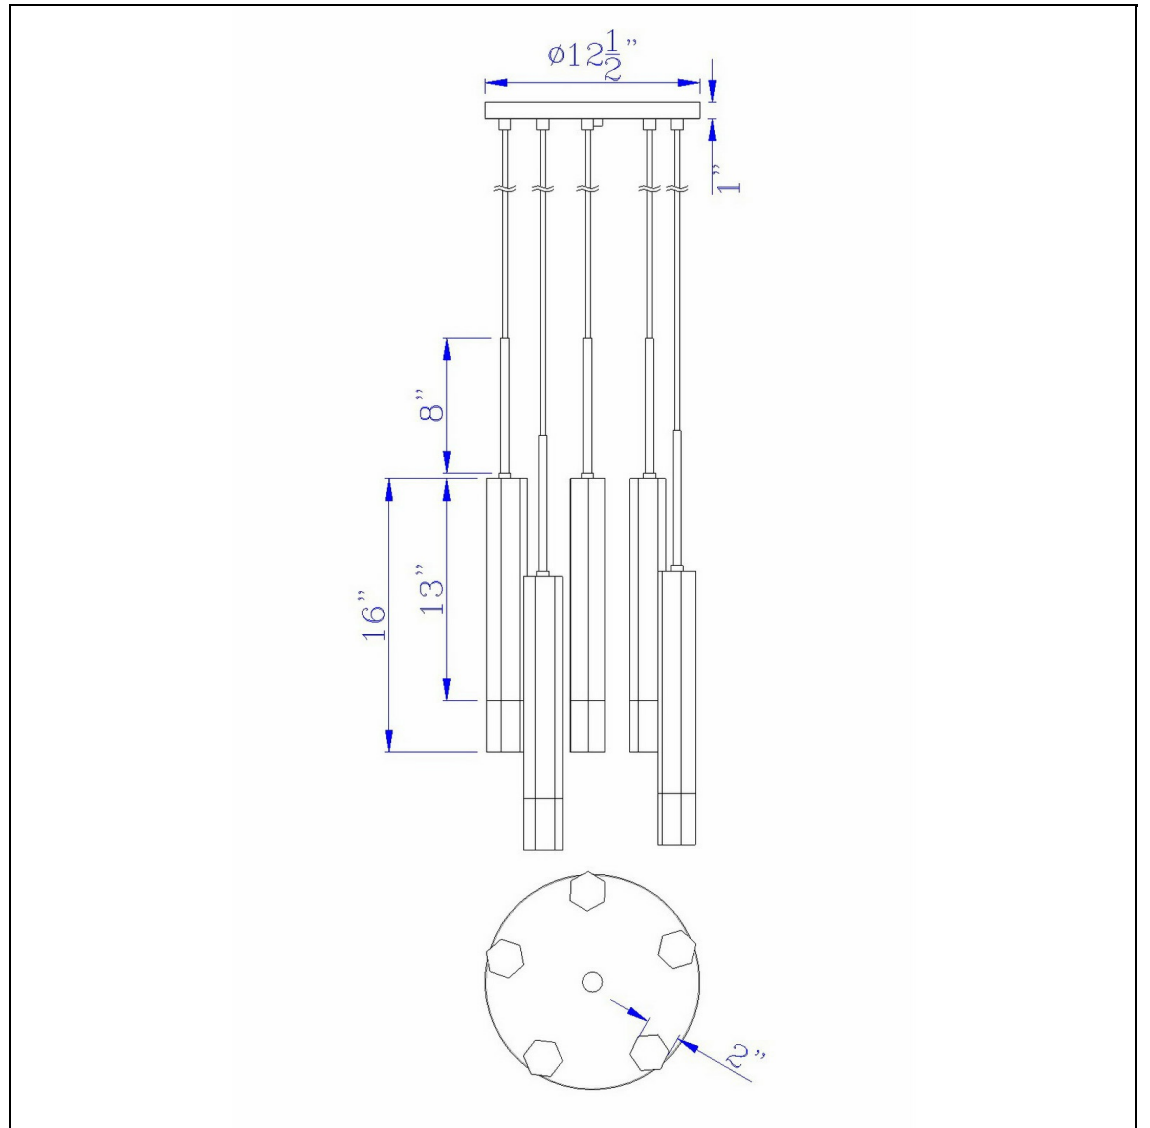

Product No. **FX-3723-5P-GM**

Description

Troy integrated LED Dimmable Hexagon Aluminum Casted 5 Lights Pendant With Glass Diffuser  
Durable Aluminum Cast Construction  
Dimmable with Lutron Brand Dimmers: DVCL-153P, SCL-153P, AYCL-153P, CTCL-153P, DVCL-253P, DVSCLL-253P, SE  
2800K Color Temperature  
Ships in One Carton  
12.5" Canopy Included  
12.5" Canopy Included  
Dimmable with Lutron dimmers #: DVCL-153P, SCL-153P, AYCL-153P, CTCL-153P, DVCL-253P, DVSCLL-253P,  
24" Height Aluminum Cast Pendant in Gun Metal Finish

Technical Specifications

<b>UPC</b>	020193067284	<b>Carton 1 Dimensions</b>	14.00 x 14.00 x 20.00
<b>Wattage</b>	7W X5	<b>Carton 2 Dimensions</b>	0.00 x 0.00 x 20.00
<b>CRI</b>	90	<b>Package Dimensions</b>	L: 20.00 W: 14.00 H: 14.00
<b>Lumen</b>	380 x 5		
<b>Switch Type</b>	Hardwired		
<b>Bulb Base</b>	Integrated Led		
<b>Number of Lights</b>	5		
<b>Color</b>	Gun Metal		
<b>Base Color</b>	Gun Metal		