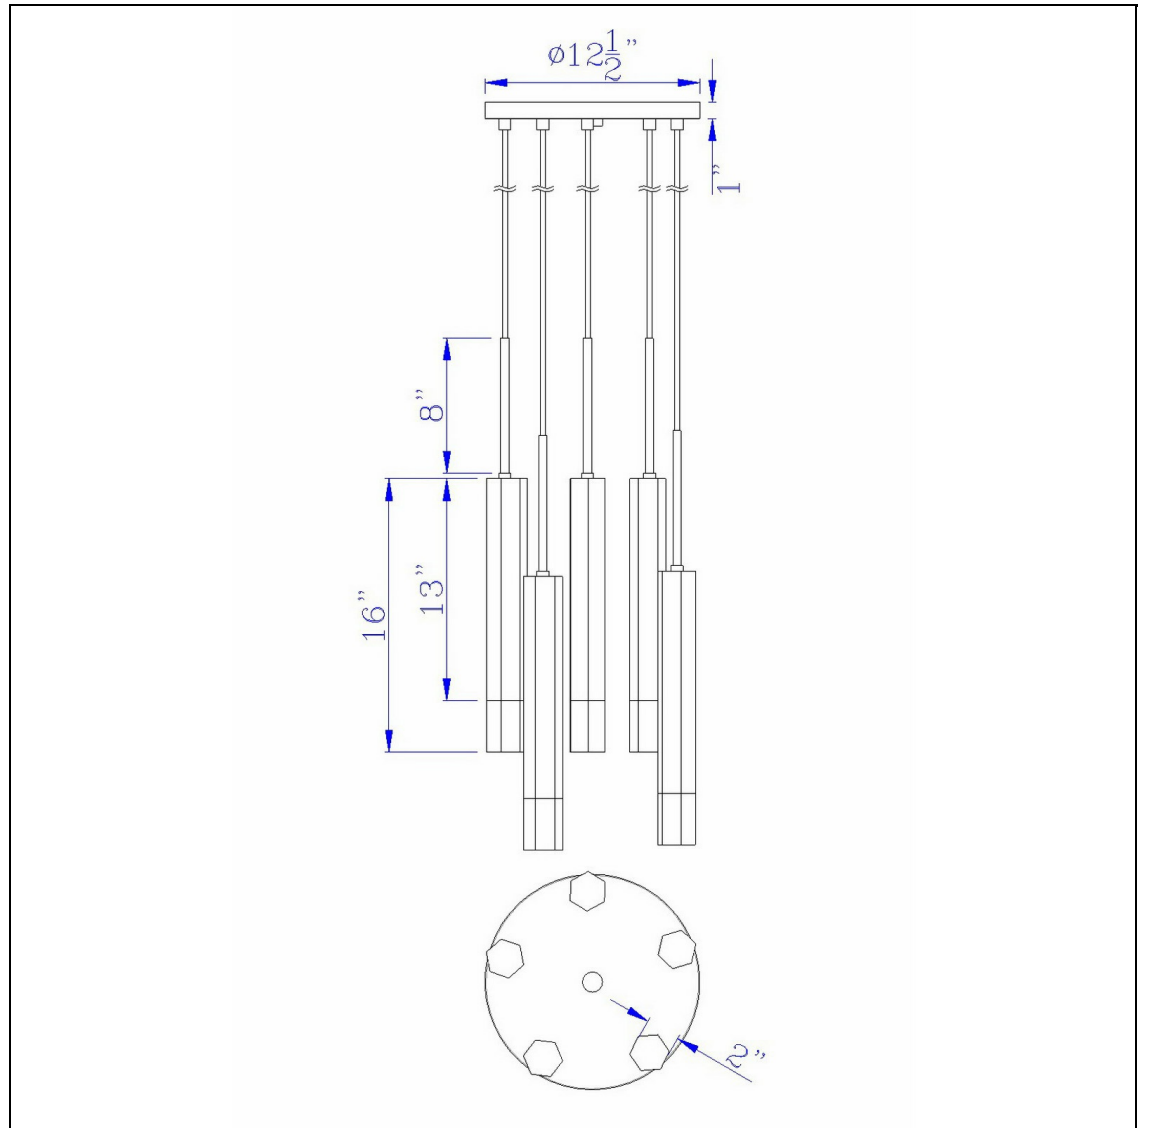

Product No. **FX-3723-5P-GM**

Description

Troy integrated LED Dimmable Hexagon Aluminum Casted 5 Lights Pendant With Glass Diffuser
Durable Aluminum Cast Construction
Dimmable with Lutron Brand Dimmers: DVCL-153P, SCL-153P, AYCL-153P, CTCL-153P, DVCL-253P, DVSCLL-253P, SE
2800K Color Temperature
Ships in One Carton
12.5" Canopy Included
12.5" Canopy Included
Dimmable with Lutron dimmers #: DVCL-153P, SCL-153P, AYCL-153P, CTCL-153P, DVCL-253P, DVSCLL-253P,
24" Height Aluminum Cast Pendant in Gun Metal Finish

Technical Specifications

UPC	020193067284	Carton 1 Dimensions	14.00 x 14.00 x 20.00
Wattage	7W X5	Carton 2 Dimensions	0.00 x 0.00 x 20.00
CRI	90	Package Dimensions	L: 20.00 W: 14.00 H: 14.00
Lumen	380 x 5		
Switch Type	Hardwired		
Bulb Base	Integrated Led		
Number of Lights	5		
Color	Gun Metal		
Base Color	Gun Metal		