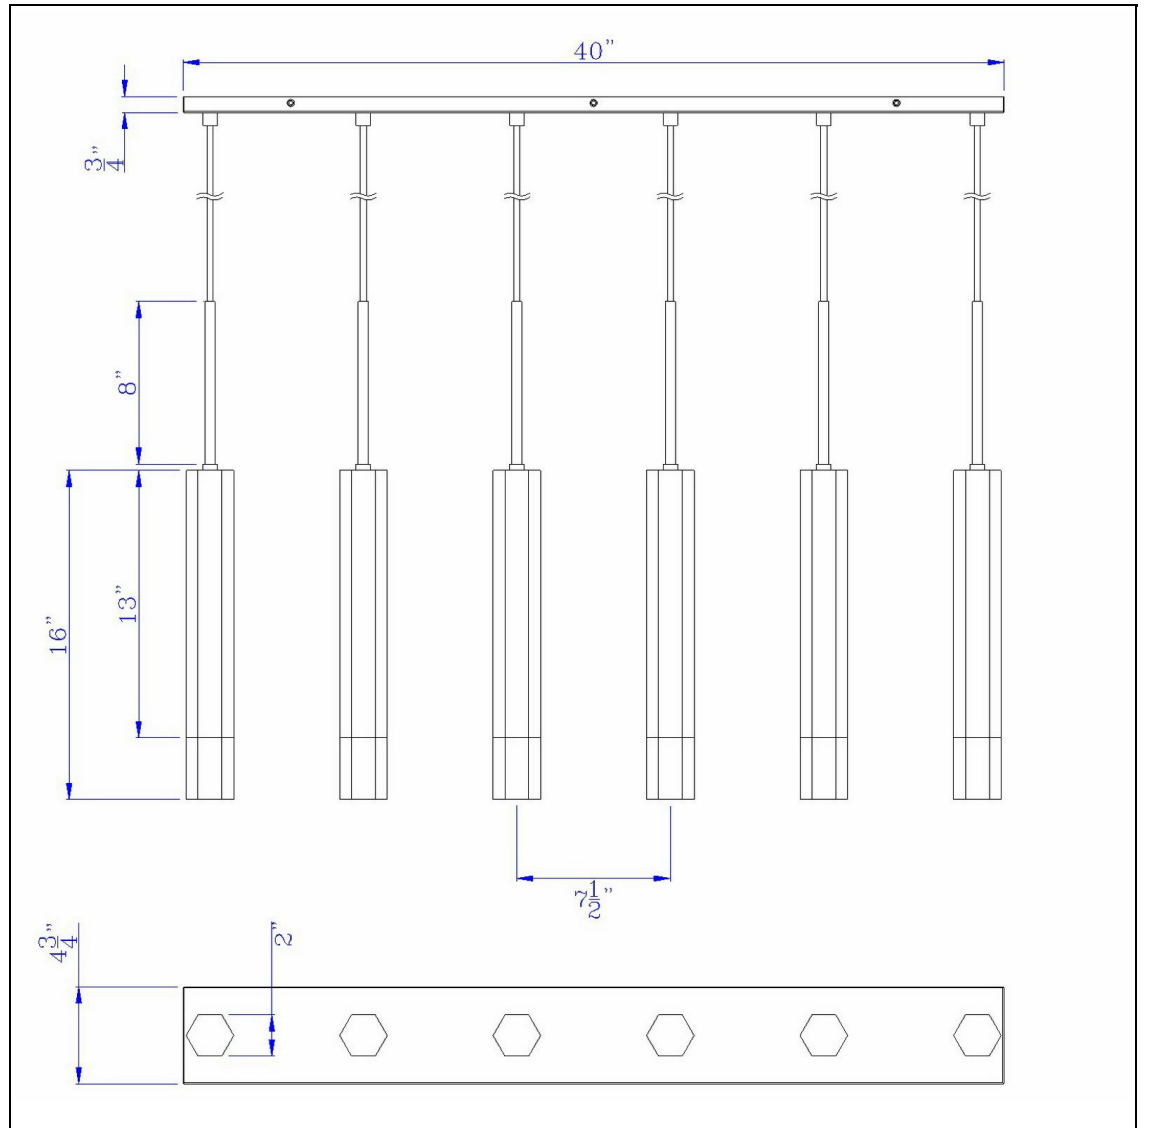

Product No. **FX-3723-6P-BS**

Description

Troy integrated LED Dimmable Hexagon Aluminum Casted 6 Lights Pendant With Glass Diffuser
Durable Aluminum Cast Construction
Dimmable with Lutron Brand Dimmers: DVCL-153P, SCL-153P, AYCL-153P, CTCL-153P, DVCL-253P, DVSCLL-253P, SE
2800K Color Temperature
Ships in One Carton
40"x 0.75" Island Canopy Included
40"x 0.75" Island Canopy Included
Dimmable with Lutron dimmers #: DVCL-153P, SCL-153P, AYCL-153P, CTCL-153P, DVCL-253P, DVSCLL-253P,
24" Height Aluminum Cast Pendant in Gun Metal Finish

Technical Specifications

UPC	020193067284	Carton 1 Dimensions	51.00 x 8.00 x 14.00
Wattage	7W X6	Carton 2 Dimensions	0.00 x 0.00 x 14.00
CRI	90	Package Dimensions	L: 14.00 W: 8.00 H: 51.00
Lumen	380 x 6		
Switch Type	Hardwired		
Bulb Base	Integrated Led		
Number of Lights	6		
Color	Gun Metal		
Base Color	Gun Metal		