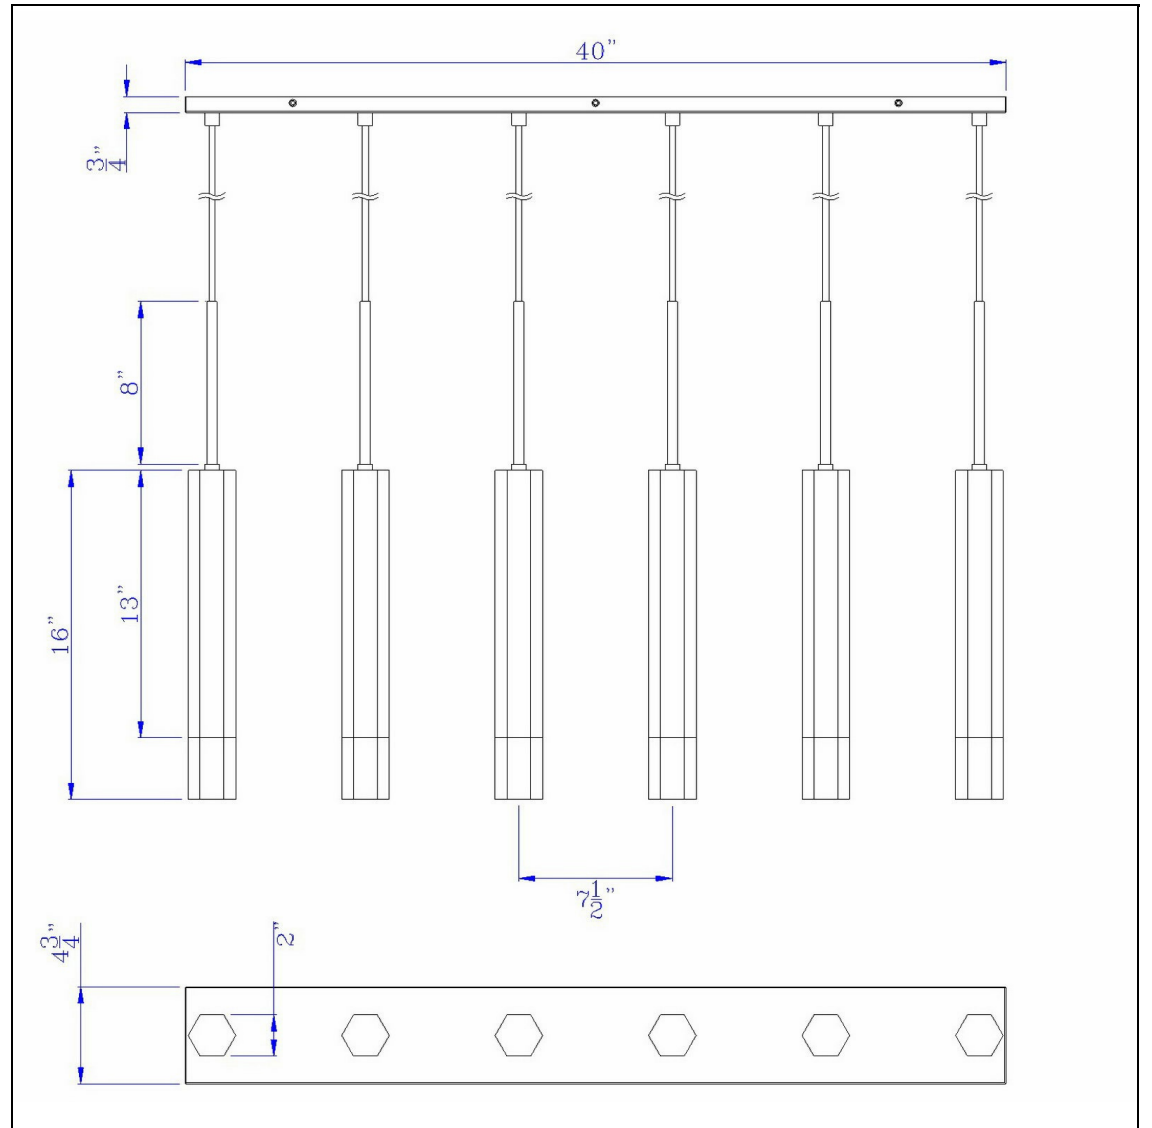

Product No. **FX-3723-6P-BS**

Description

Troy integrated LED Dimmable Hexagon Aluminum Casted 6 Lights Pendant With Glass Diffuser
Durable Aluminum Cast Construction
Dimmable with Lutron Brand Dimmers: DVCL-153P, SCL-153P, AYCL-153P, CTCL-153P, DVCL-253P, DVSCLL-253P, SE
2800K Color Temperature
Ships in One Carton
40"x 0.75" Island Canopy Included
40"x 0.75" Island Canopy Included
Dimmable with Lutron dimmers #: DVCL-153P, SCL-153P, AYCL-153P, CTCL-153P, DVCL-253P, DVSCLL-253P,
24" Height Aluminum Cast Pendant in Gun Metal Finish

Technical Specifications

UPC	020193067284	Carton 1 Dimensions	51.00 x 8.00 x 14.00
Wattage	7W X6	Carton 2 Dimensions	0.00 x 0.00 x 14.00
CRI	90	Package Dimensions	L: 14.00 W: 8.00 H: 51.00
Lumen	380 x 6		
Switch Type	Hardwired		
Bulb Base	Integrated Led		
Number of Lights	6		
Color	Gun Metal		
Base Color	Gun Metal		