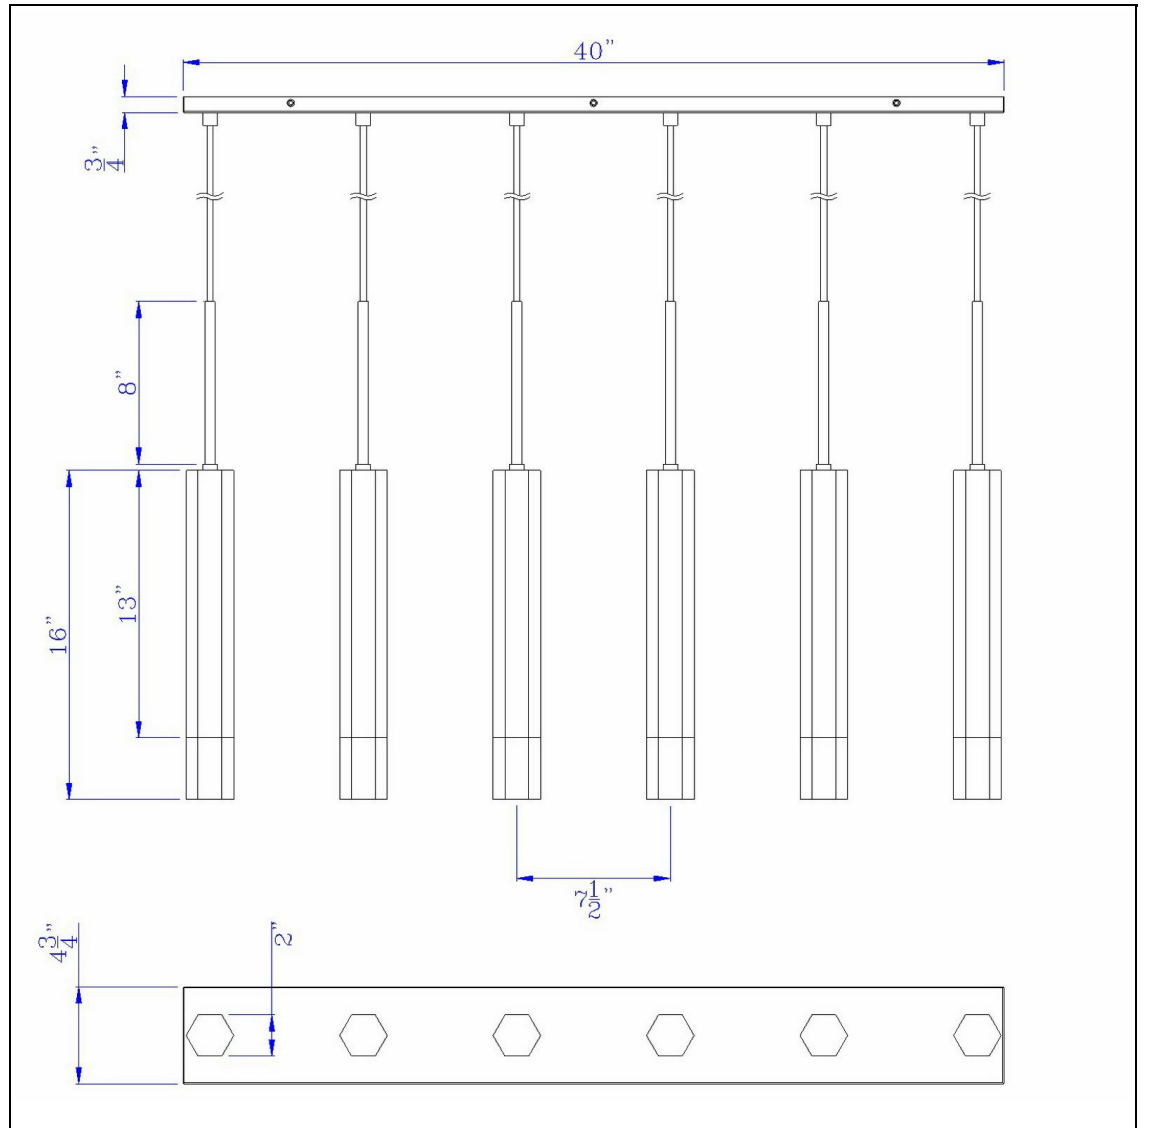

Product No. **FX-3723-6P-GM**

Description

Troy integrated LED Dimmable Hexagon Aluminum Casted 6 Lights Pendant With Glass Diffuser  
Durable Aluminum Cast Construction  
Dimmable with Lutron Brand Dimmers: DVCL-153P, SCL-153P, AYCL-153P, CTCL-153P, DVCL-253P, DVSCLL-253P, SE  
2800K Color Temperature  
Ships in One Carton  
40"x 0.75" Island Canopy Included  
40"x 0.75" Island Canopy Included  
Dimmable with Lutron dimmers #: DVCL-153P, SCL-153P, AYCL-153P, CTCL-153P, DVCL-253P, DVSCLL-253P,  
24" Height Aluminum Cast Pendant in Gun Metal Finish

Technical Specifications

<b>UPC</b>	020193067284	<b>Carton 1 Dimensions</b>	51.00 x 8.00 x 14.00
<b>Wattage</b>	7W X6	<b>Carton 2 Dimensions</b>	0.00 x 0.00 x 14.00
<b>CRI</b>	90	<b>Package Dimensions</b>	L: 14.00 W: 8.00 H: 51.00
<b>Lumen</b>	380 x 6		
<b>Switch Type</b>	Hardwired		
<b>Bulb Base</b>	Integrated Led		
<b>Number of Lights</b>	6		
<b>Color</b>	Gun Metal		
<b>Base Color</b>	Gun Metal		