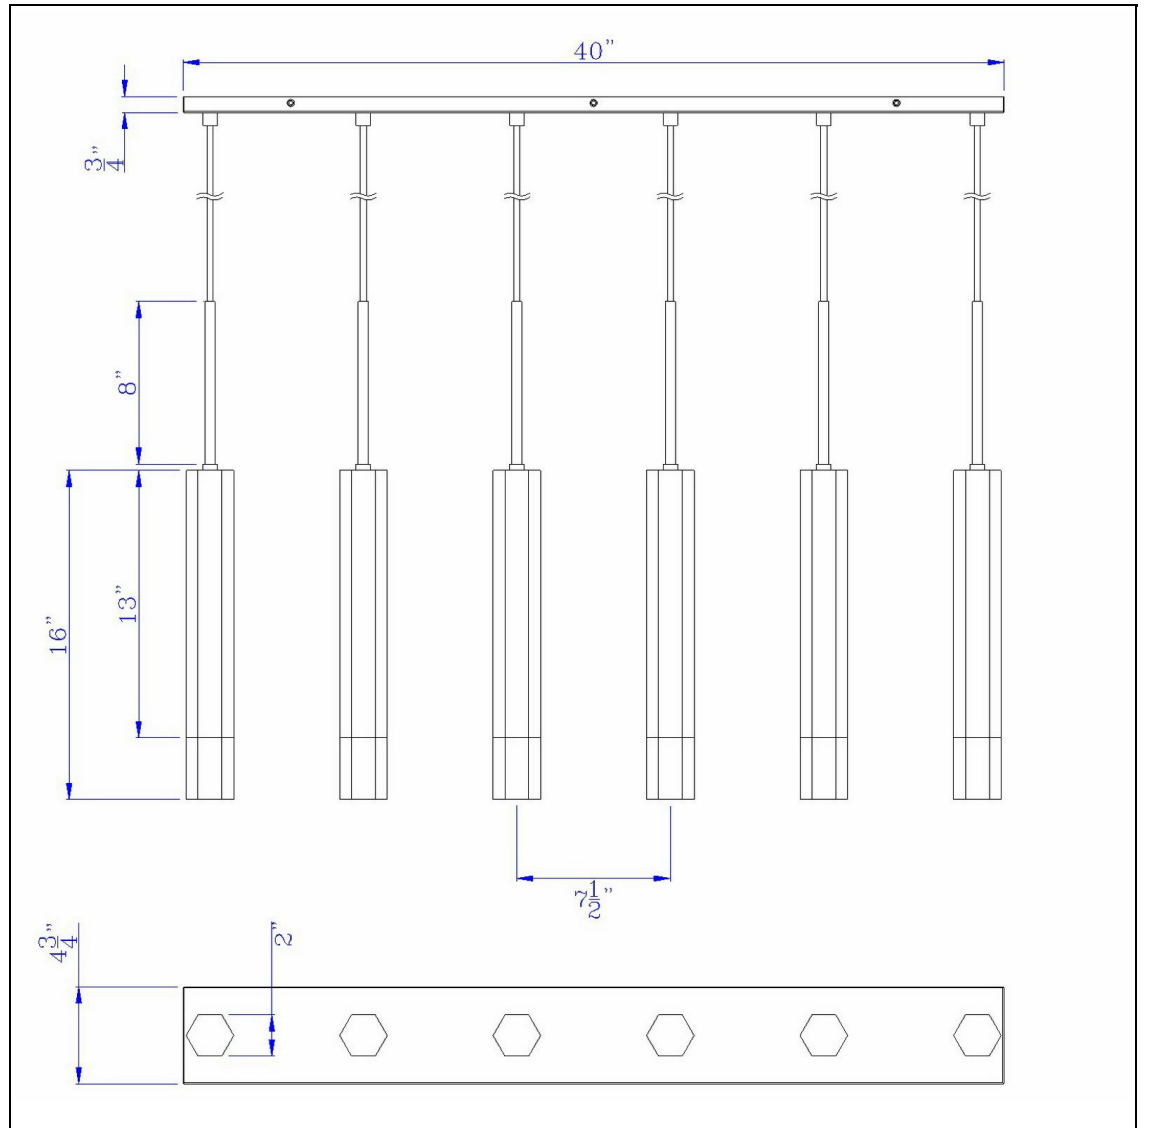

Product No. **FX-3723-6P-GM**

Description

Troy integrated LED Dimmable Hexagon Aluminum Casted 6 Lights Pendant With Glass Diffuser
Durable Aluminum Cast Construction
Dimmable with Lutron Brand Dimmers: DVCL-153P, SCL-153P, AYCL-153P, CTCL-153P, DVCL-253P, DVSCLL-253P, SE
2800K Color Temperature
Ships in One Carton
40"x 0.75" Island Canopy Included
40"x 0.75" Island Canopy Included
Dimmable with Lutron dimmers #: DVCL-153P, SCL-153P, AYCL-153P, CTCL-153P, DVCL-253P, DVSCLL-253P,
24" Height Aluminum Cast Pendant in Gun Metal Finish

Technical Specifications

UPC	020193067284	Carton 1 Dimensions	51.00 x 8.00 x 14.00
Wattage	7W X6	Carton 2 Dimensions	0.00 x 0.00 x 14.00
CRI	90	Package Dimensions	L: 14.00 W: 8.00 H: 51.00
Lumen	380 x 6		
Switch Type	Hardwired		
Bulb Base	Integrated Led		
Number of Lights	6		
Color	Gun Metal		
Base Color	Gun Metal		