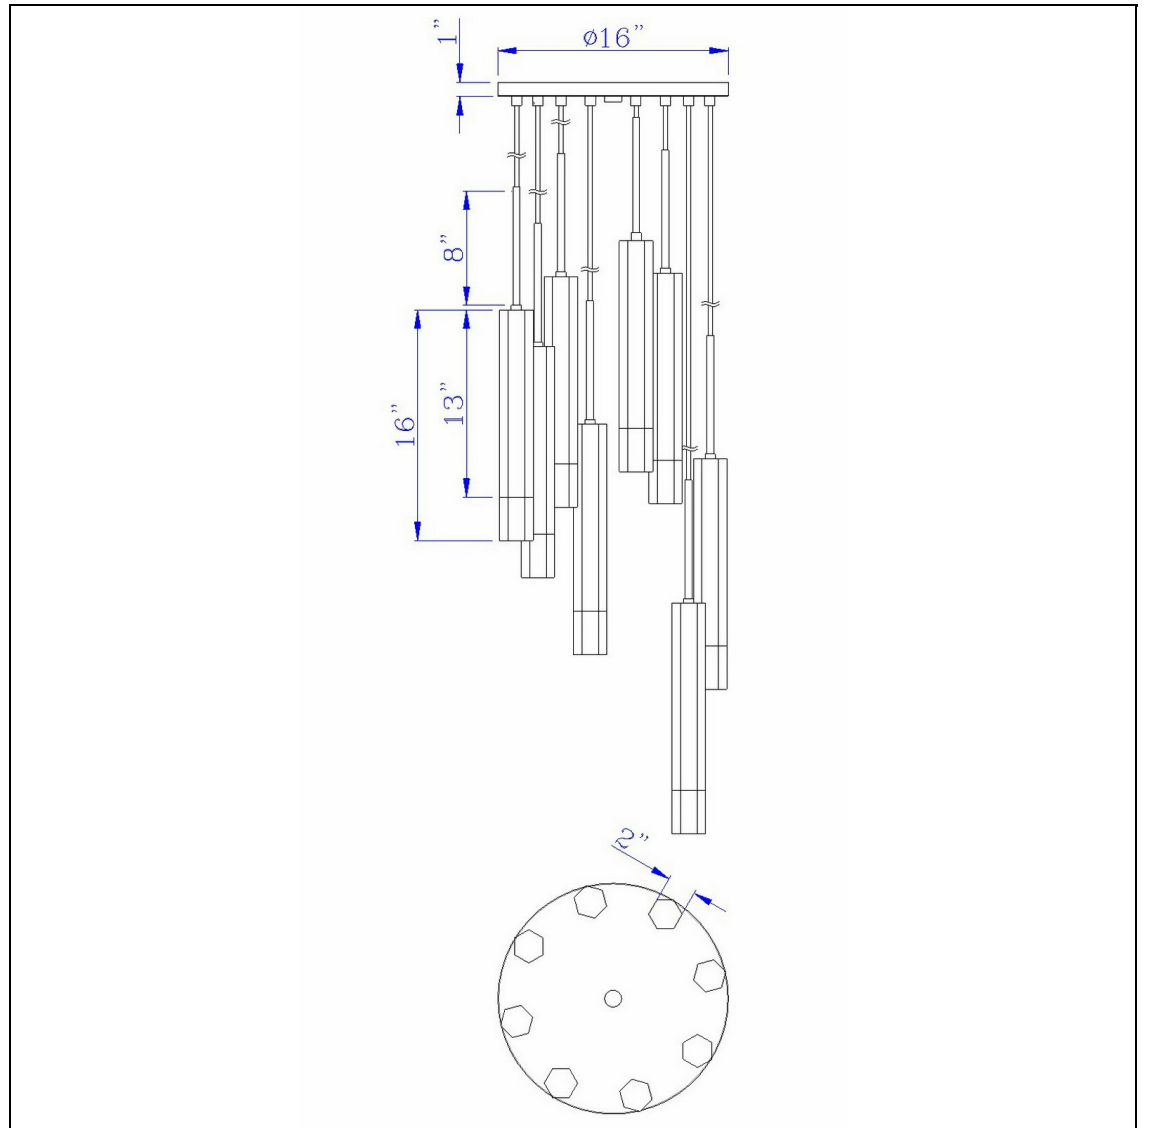

Product No. **FX-3723-8P-BS**

Description

Troy integrated LED Dimmable Hexagon Aluminum Casted 8 Lights Pendant With Glass Diffuser
Durable Aluminum Cast Construction
Dimmable with Lutron Brand Dimmers: DVCL-153P, SCL-153P,AYCL-153P,CTCL-153P,DVCL-253P,DVSCLL-253P,SE
2800K Color Temperature
Ships in One Carton
16" Canopy Included
16" Canopy Included
Dimmable with Lutron dimmers #: DVCL-153P, SCL-153P, AYCL-153P, CTCL-153P, DVCL-253P, DVSCLL-253P,
24" Height Aluminum Cast Pendant in Gun Metal Finish

Technical Specifications

| | | | |
|-------------------------|----------------|----------------------------|----------------------------|
| UPC | 020193067284 | Carton 1 Dimensions | 15.00 x 20.00 x 20.00 |
| Wattage | 7W X8 | Carton 2 Dimensions | 0.00 x 0.00 x 20.00 |
| CRI | 90 | Package Dimensions | L: 20.00 W: 20.00 H: 15.00 |
| Lumen | 380 x 8 | | |
| Switch Type | Hardwired | | |
| Bulb Base | Integrated Led | | |
| Number of Lights | 8 | | |
| Color | Gun Metal | | |
| Base Color | Gun Metal | | |