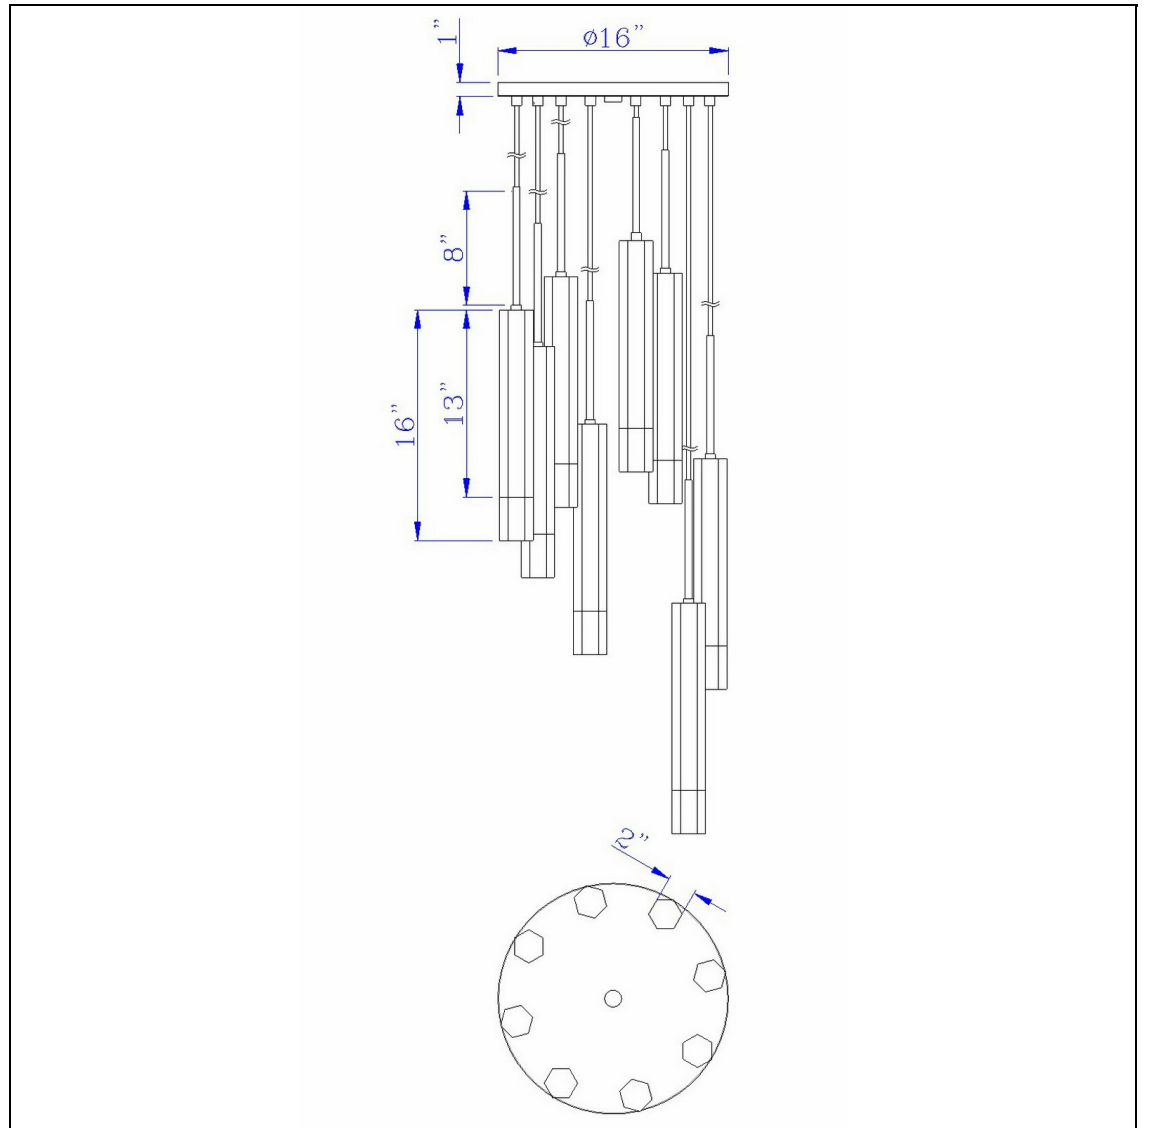

Product No. **FX-3723-8P-BS**

Description

Troy integrated LED Dimmable Hexagon Aluminum Casted 8 Lights Pendant With Glass Diffuser
Durable Aluminum Cast Construction
Dimmable with Lutron Brand Dimmers: DVCL-153P, SCL-153P, AYCL-153P, CTCL-153P, DVCL-253P, DVSCLL-253P, SE
2800K Color Temperature
Ships in One Carton
16" Canopy Included
16" Canopy Included
Dimmable with Lutron dimmers #: DVCL-153P, SCL-153P, AYCL-153P, CTCL-153P, DVCL-253P, DVSCLL-253P,
24" Height Aluminum Cast Pendant in Gun Metal Finish

Technical Specifications

UPC	020193067284	Carton 1 Dimensions	15.00 x 20.00 x 20.00
Wattage	7W X8	Carton 2 Dimensions	0.00 x 0.00 x 20.00
CRI	90	Package Dimensions	L: 20.00 W: 20.00 H: 15.00
Lumen	380 x 8		
Switch Type	Hardwired		
Bulb Base	Integrated Led		
Number of Lights	8		
Color	Gun Metal		
Base Color	Gun Metal		