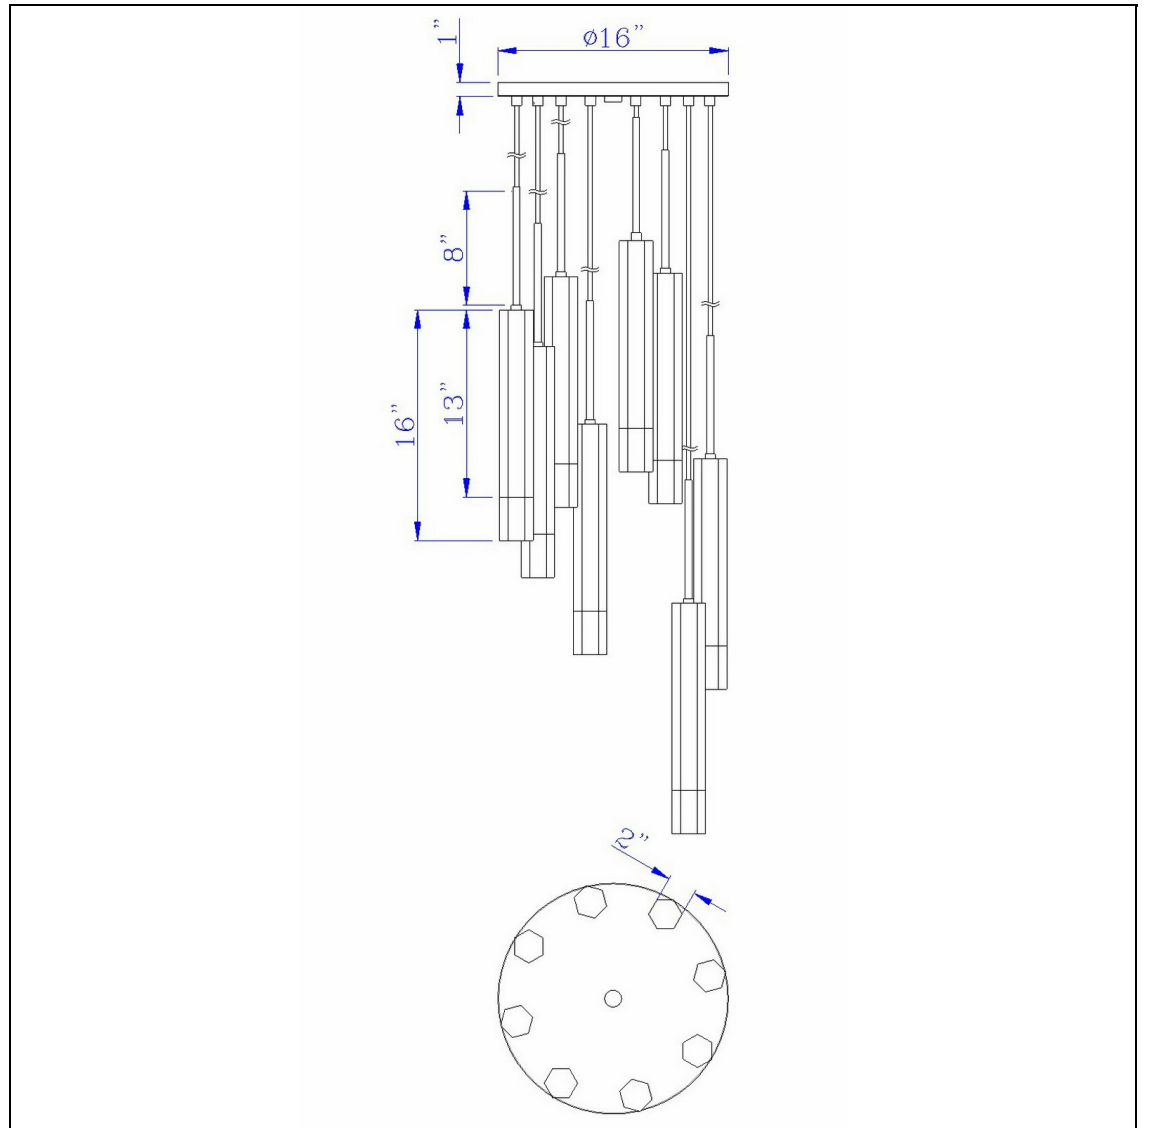

Product No. **FX-3723-8P-GM**

Description

Troy integrated LED Dimmable Hexagon Aluminum Casted 8 Lights Pendant With Glass Diffuser
Durable Aluminum Cast Construction
Dimmable with Lutron Brand Dimmers: DVCL-153P, SCL-153P,AYCL-153P,CTCL-153P,DVCL-253P,DVSCLL-253P,SE
2800K Color Temperature
Ships in One Carton
16" Canopy Included
16" Canopy Included
Dimmable with Lutron dimmers #: DVCL-153P, SCL-153P, AYCL-153P, CTCL-153P, DVCL-253P, DVSCLL-253P,
24" Height Aluminum Cast Pendant in Gun Metal Finish

Technical Specifications

UPC	020193067284	Carton 1 Dimensions	15.00 x 20.00 x 20.00
Wattage	7W X8	Carton 2 Dimensions	0.00 x 0.00 x 20.00
CRI	90	Package Dimensions	L: 20.00 W: 20.00 H: 15.00
Lumen	380 x 8		
Switch Type	Hardwired		
Bulb Base	Integrated Led		
Number of Lights	8		
Color	Gun Metal		
Base Color	Gun Metal		