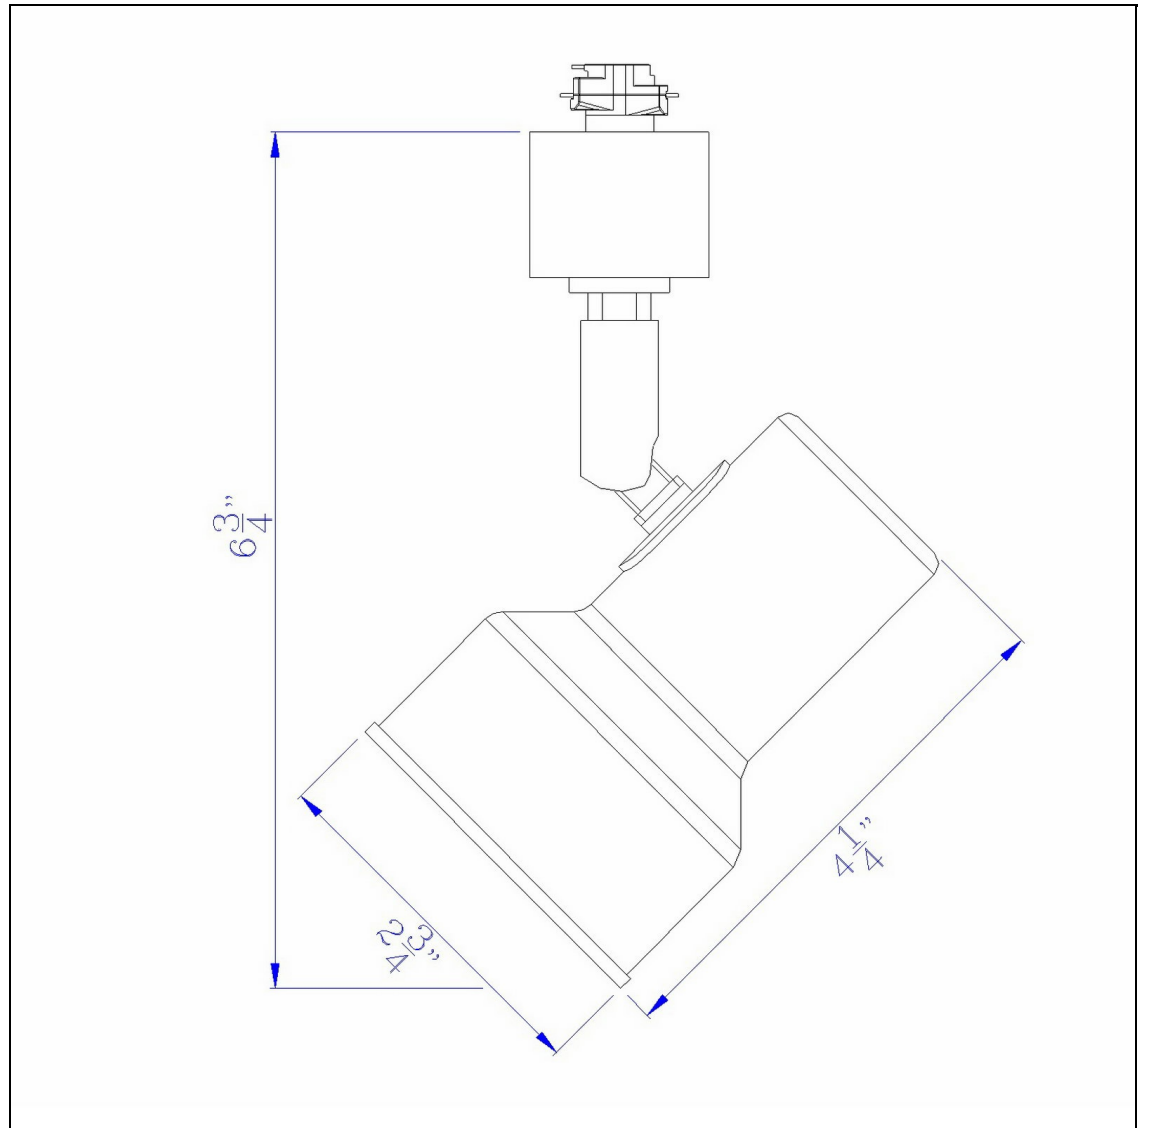

Product No. **HT-104M-BK**

Description

10W Dimmable integrated LED Track Fixture,  
700 Lumen, 90 CRI  
Durable Metal Construction  
Dimmable with Lutron Brand Dimmers:  
DVCL-153P, SCL-153P,AYCL-153P,CTCL-  
153P,DVCL-253P,DVSCLL-253P,SE  
700 Lumen Output  
3000K Light Temperature  
355 Degree Rotation  
36 Degree Beam  
36 Degree Beam  
Dimmable with Lutron Brand Dimmers:  
DVCL-153P, SCL-153P,AYCL-153P,CTCL-  
153P,DVCL-253P,DVSCLL-253P,SE  
6.75" Height Metal LED Track in Black Finish

Technical Specifications

<b>UPC</b>	020193067284	<b>Carton 1 Dimensions</b>	14.30 x 11.00 x 14.30
<b>Wattage</b>	LED10W	<b>Carton 2 Dimensions</b>	0.00 x 0.00 x 14.30
<b>CRI</b>	90	<b>Package Dimensions</b>	L: 14.30 W: 11.00 H: 14.30
<b>Lumen</b>	700		
<b>Switch Type</b>	Track		
<b>Bulb Base</b>	Integrated Led		
<b>Number of Lights</b>	1		
<b>Color</b>	Black		
<b>Base Color</b>	Black		