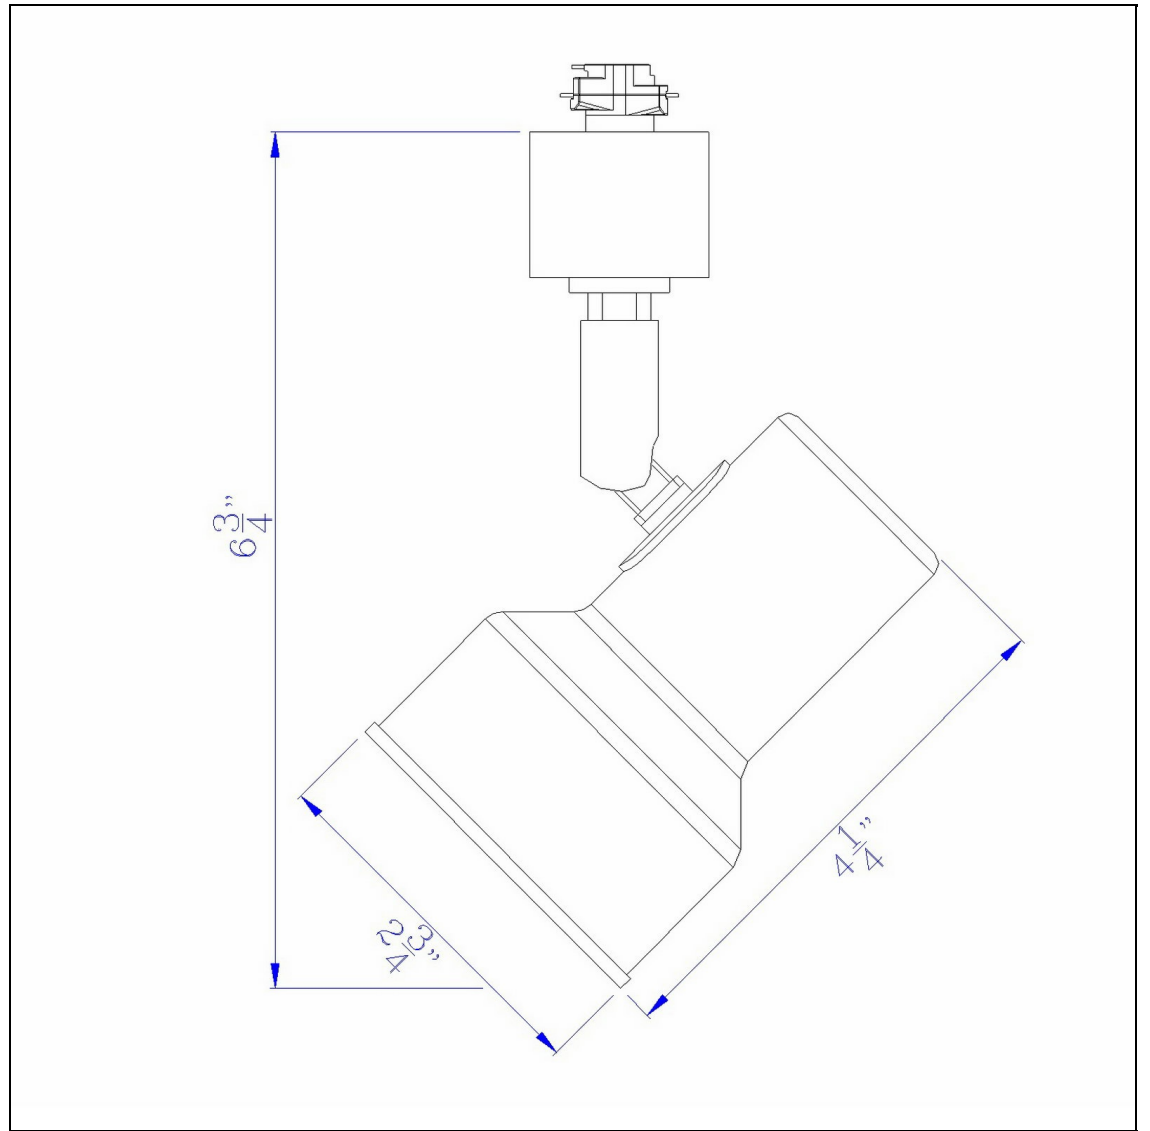

Product No. **HT-104M-WH**

Description

10W Dimmable integrated LED Track Fixture,
700 Lumen, 90 CRI
Durable Metal Construction
Dimmable with Lutron Brand Dimmers:
DVCL-153P, SCL-153P,AYCL-153P,CTCL-
153P,DVCL-253P,DVSCLL-253P,SE
700 Lumen Output
3000K Light Temperature
355 Degree Rotation
36 Degree Beam
36 Degree Beam
Dimmable with Lutron Brand Dimmers:
DVCL-153P, SCL-153P,AYCL-153P,CTCL-
153P,DVCL-253P,DVSCLL-253P,SE
6.75" Height Metal Led Track in White Finish

Technical Specifications

UPC	020193067284	Carton 1 Dimensions	14.30 x 11.00 x 14.30
Wattage	LED10W	Carton 2 Dimensions	0.00 x 0.00 x 14.30
CRI	90	Package Dimensions	L: 14.30 W: 11.00 H: 14.30
Lumen	700		
Switch Type	Track		
Bulb Base	Integrated Led		
Number of Lights	1		
Color	White		
Base Color	White		