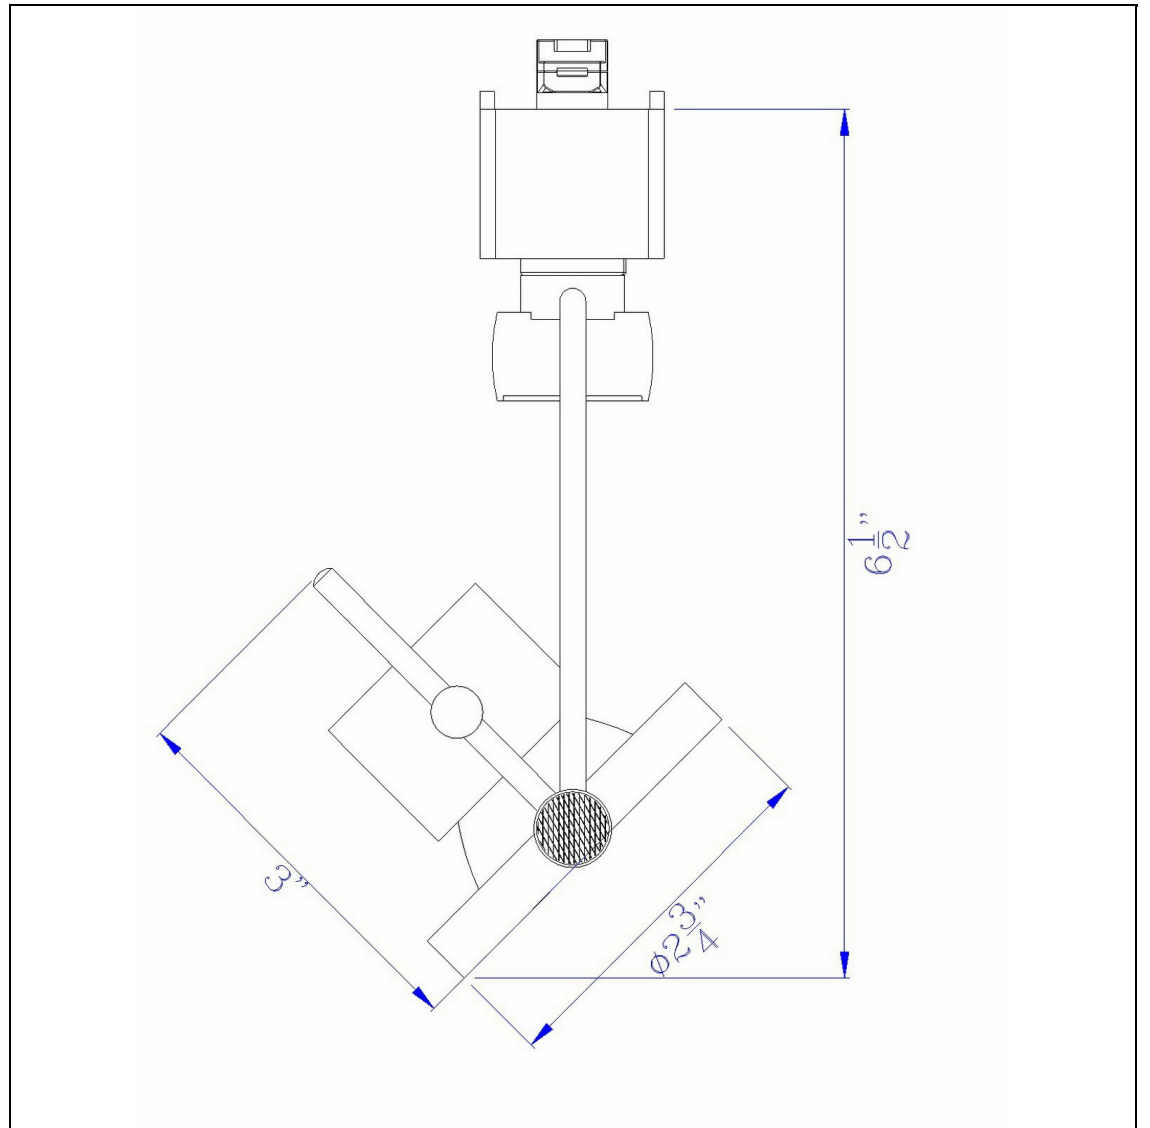

Product No. **HT-623-BK**

Description

10W Dimmable integrated LED Track Fixture,
700 Lumen, 90 CRI
Durable Metal Construction
Dimmable with Lutron Brand Dimmers:
DVCL-153P, SCL-153P,AYCL-153P,CTCL-
153P,DVCL-253P,DVSCLL-253P,SE
700 Lumen Output
3000K Light Temperature
355 Degree Rotation
36 Degree Beam
36 Degree Beam
Dimmable with Lutron Brand Dimmers:
DVCL-153P, SCL-153P,AYCL-153P,CTCL-
153P,DVCL-253P,DVSCLL-253P,SE
6.5" Height Metal Led Track in Black Finish

Technical Specifications

UPC	020193067284	Carton 1 Dimensions	14.00 x 12.30 x 14.00
Wattage	LED10W	Carton 2 Dimensions	0.00 x 0.00 x 14.00
CRI	90	Package Dimensions	L: 14.00 W: 12.30 H: 14.00
Lumen	700		
Switch Type	Track		
Bulb Base	Integrated Led		
Number of Lights	1		
Color	Black		
Base Color	Black		