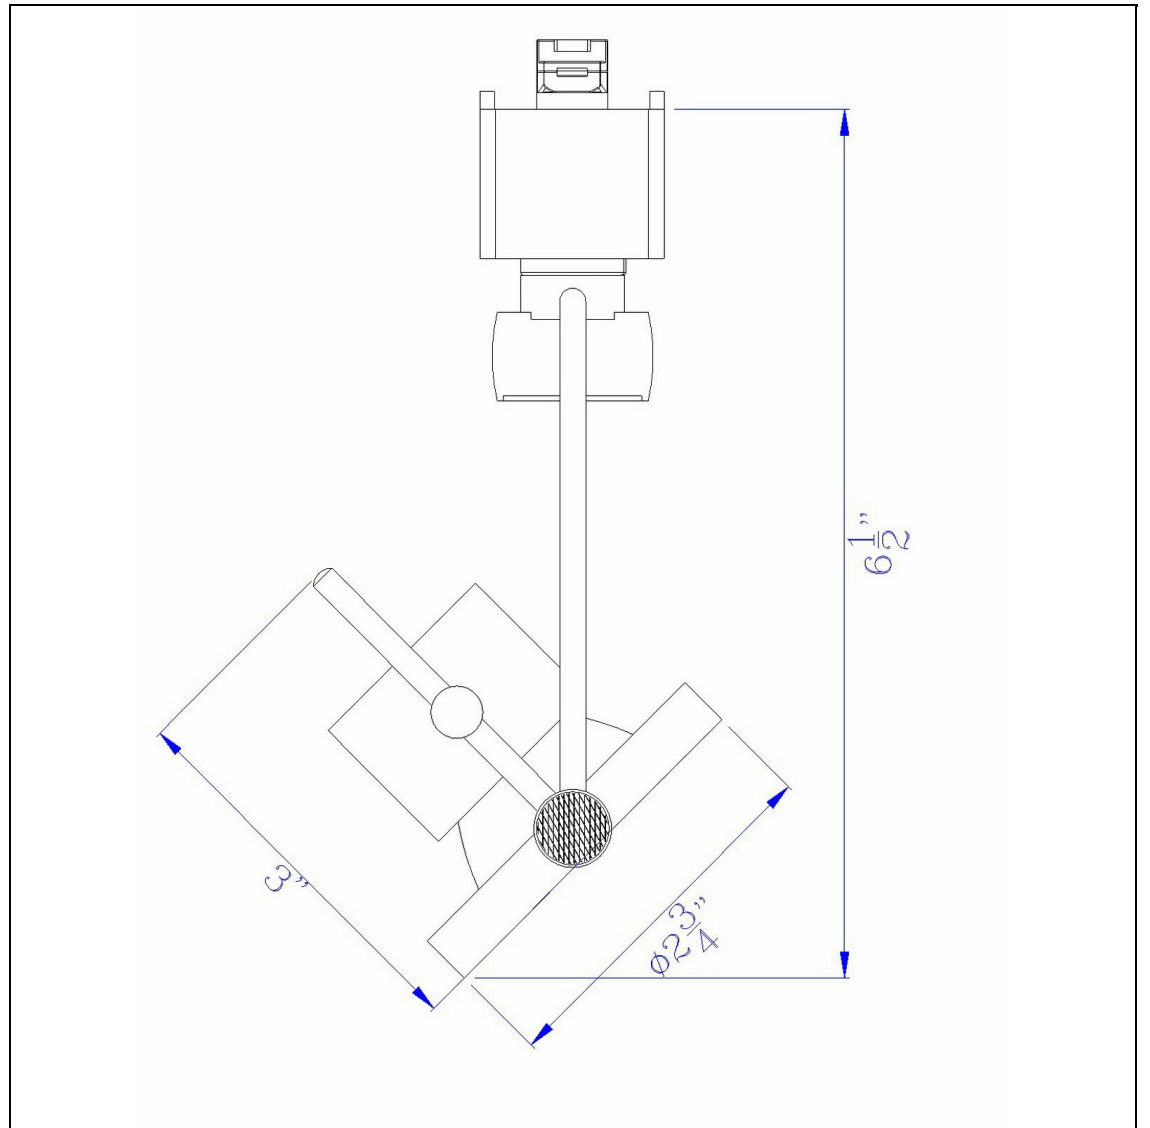

Product No. **HT-623-BS**

Description

10W Dimmable integrated LED Track Fixture,
700 Lumen, 90 CRI
Durable Metal Construction
Dimmable with Lutron Brand Dimmers:
DVCL-153P, SCL-153P,AYCL-153P,CTCL-
153P,DVCL-253P,DVSCLL-253P,SE
700 Lumen Output
3000K Light Temperature
355 Degree Rotation
36 Degree Beam
36 Degree Beam
Dimmable with Lutron Brand Dimmers:
DVCL-153P, SCL-153P,AYCL-153P,CTCL-
153P,DVCL-253P,DVSCLL-253P,SE
6.5" Height Metal Led Track in Brushed Steel
Finish

Technical Specifications

UPC	020193067284	Carton 1 Dimensions	14.00 x 12.30 x 14.00
Wattage	LED10W	Carton 2 Dimensions	0.00 x 0.00 x 14.00
CRI	90	Package Dimensions	L: 14.00 W: 12.30 H: 14.00
Lumen	700		
Switch Type	Track		
Bulb Base	Integrated Led		
Number of Lights	1		
Color	Brushed Steel		
Base Color	Brushed Steel		