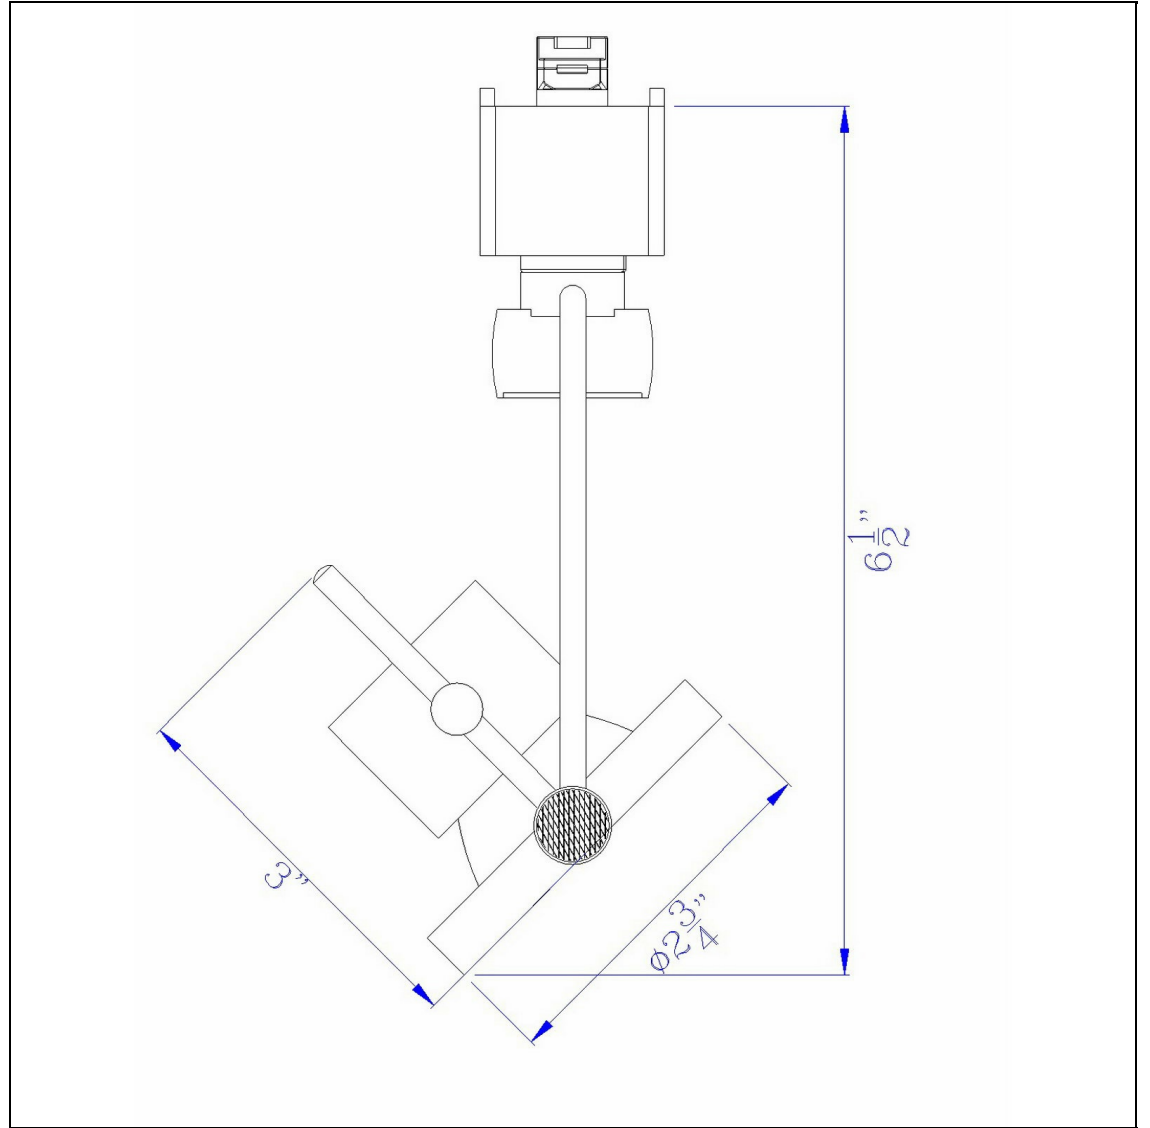

Product No. **HT-623-WH**

Description

10W Dimmable integrated LED Track Fixture,
700 Lumen, 90 CRI
Durable Metal Construction
Dimmable with Lutron Brand Dimmers:
DVCL-153P, SCL-153P,AYCL-153P,CTCL-
153P,DVCL-253P,DVSCLL-253P,SE
700 Lumen Output
3000K Light Temperature
355 Degree Rotation
36 Degree Beam
36 Degree Beam
Dimmable with Lutron Brand Dimmers:
DVCL-153P, SCL-153P,AYCL-153P,CTCL-
153P,DVCL-253P,DVSCLL-253P,SE
6.5" Height Metal Led Track in White Finish

Technical Specifications

UPC	020193067284	Carton 1 Dimensions	14.00 x 12.30 x 14.00
Wattage	LED10W	Carton 2 Dimensions	0.00 x 0.00 x 14.00
CRI	90	Package Dimensions	L: 14.00 W: 12.30 H: 14.00
Lumen	700		
Switch Type	Track		
Bulb Base	Integrated Led		
Number of Lights	1		
Color	White		
Base Color	White		