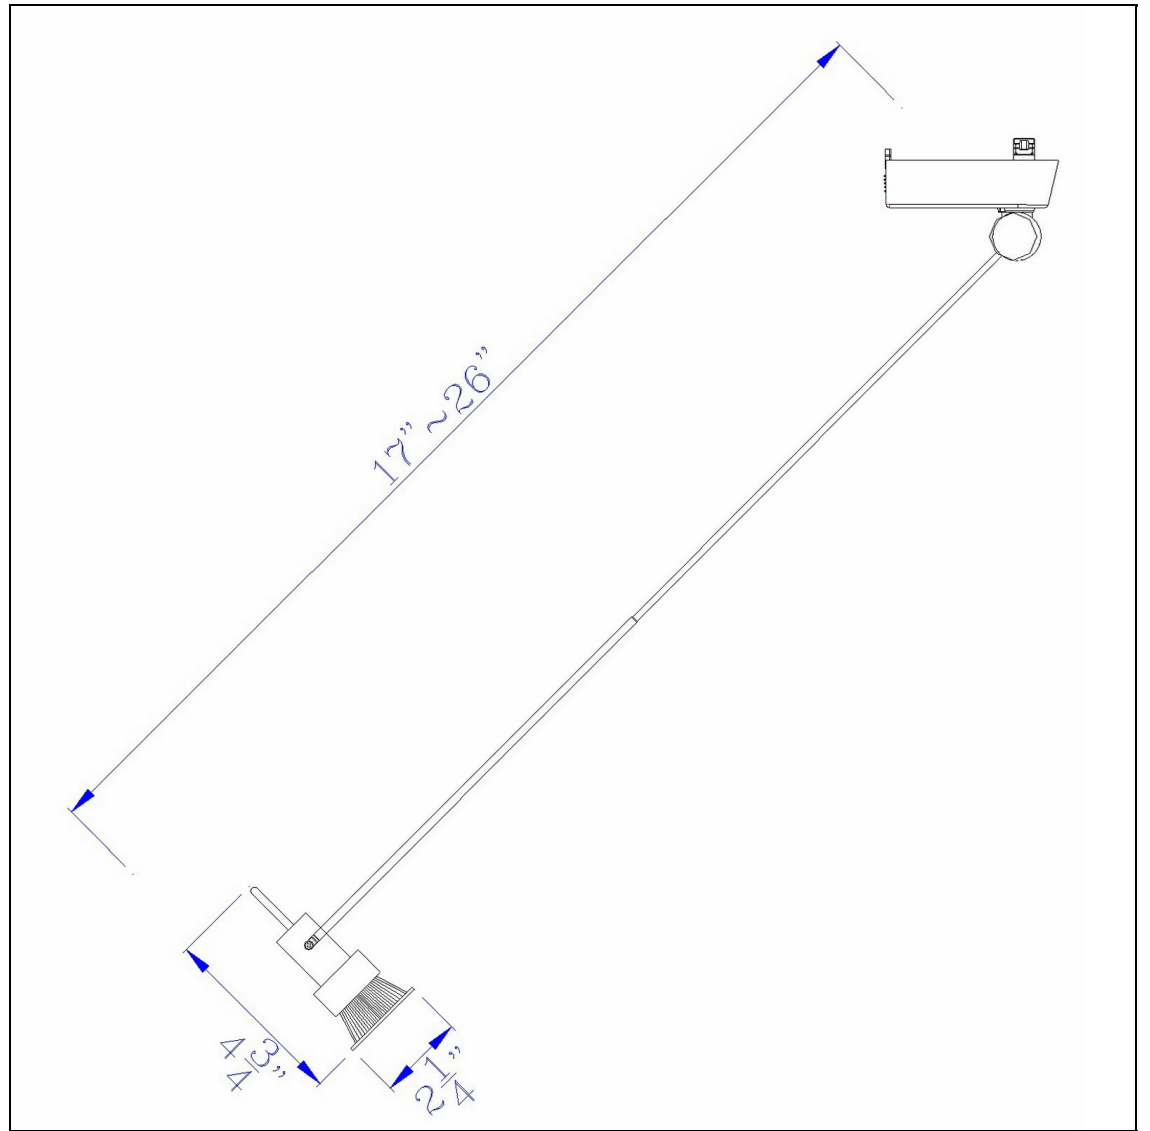

Product No. **HT-671-CH**

Description

8W Dimmable integrated LED Track Fixture,
550 Lumen, 90 CRI
Durable Metal Construction
Dimmable with Lutron Brand Dimmers:
DVCL-153P, SCL-153P,AYCL-153P,CTCL-
153P,DVCL-253P,DVSCLL-253P,SE
550 Lumen Output
3000K Light Temperature
355 Degree Rotation
36 Degree Beam
36 Degree Beam
Dimmable with Lutron Brand Dimmers:
DVCL-153P, SCL-153P,AYCL-153P,CTCL-
153P,DVCL-253P,DVSCLL-253P,SE
26" Height Metal Track in Chrome Finish

Technical Specifications

UPC	020193067284	Carton 1 Dimensions	6.00 x 17.80 x 19.50
Wattage	LED8W	Carton 2 Dimensions	0.00 x 0.00 x 19.50
CRI	90	Package Dimensions	L: 19.50 W: 17.80 H: 6.00
Lumen	550		
Switch Type	Track		
Bulb Base	Integrated Led		
Number of Lights	1		
Color	Chrome		
Base Color	Black		