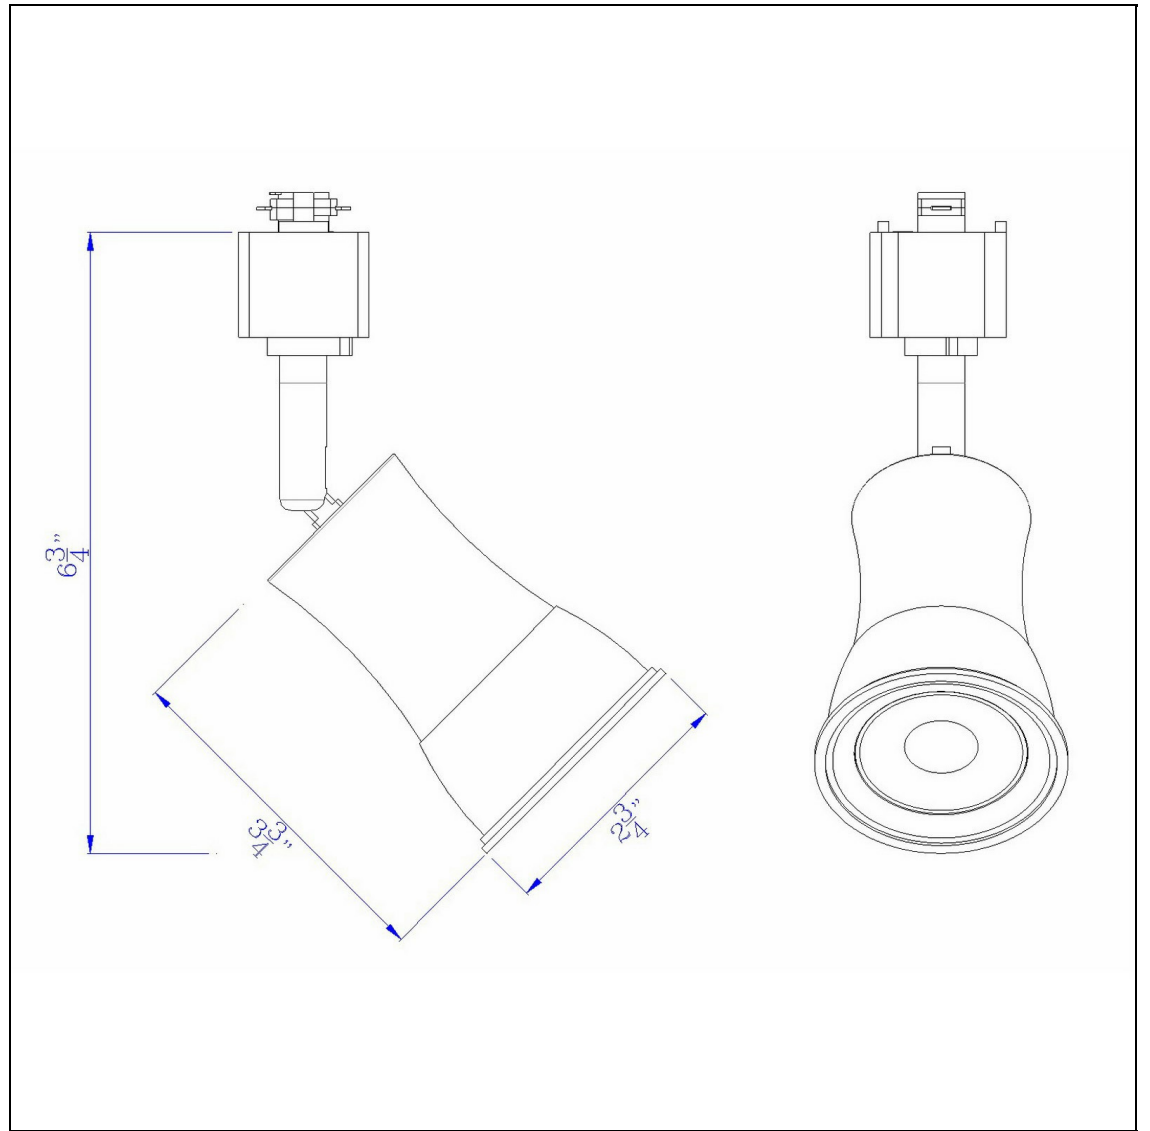

Product No. **HT-813-WH**

Description

12W Dimmable integrated LED Track Fixture,  
720 Lumen, 90 CRI  
Durable Aluminum Cast Construction  
Dimmable with Lutron Brand Dimmers:  
DVCL-153P, SCL-153P,AYCL-153P,CTCL-  
153P,DVCL-253P,DVSCLL-253P,SE  
720 Lumen Output  
3000K Light Temperature  
355 Degree Rotation  
38 Degree Beam  
38 Degree Beam  
Dimmable with Lutron Brand Dimmers:  
DVCL-153P, SCL-153P,AYCL-153P,CTCL-  
153P,DVCL-253P,DVSCLL-253P,SE  
6.75" Height Aluminum Cast Track in White  
Finish

Technical Specifications

<b>UPC</b>	020193067284	<b>Carton 1 Dimensions</b>	11.50 x 13.00 x 15.00
<b>Wattage</b>	LED12W	<b>Carton 2 Dimensions</b>	0.00 x 0.00 x 15.00
<b>CRI</b>	90	<b>Package Dimensions</b>	L: 15.00 W: 13.00 H: 11.50
<b>Lumen</b>	720		
<b>Switch Type</b>	Hardwired		
<b>Bulb Base</b>	Integrated Led		
<b>Number of Lights</b>	1		
<b>Color</b>	White		
<b>Base Color</b>	White		