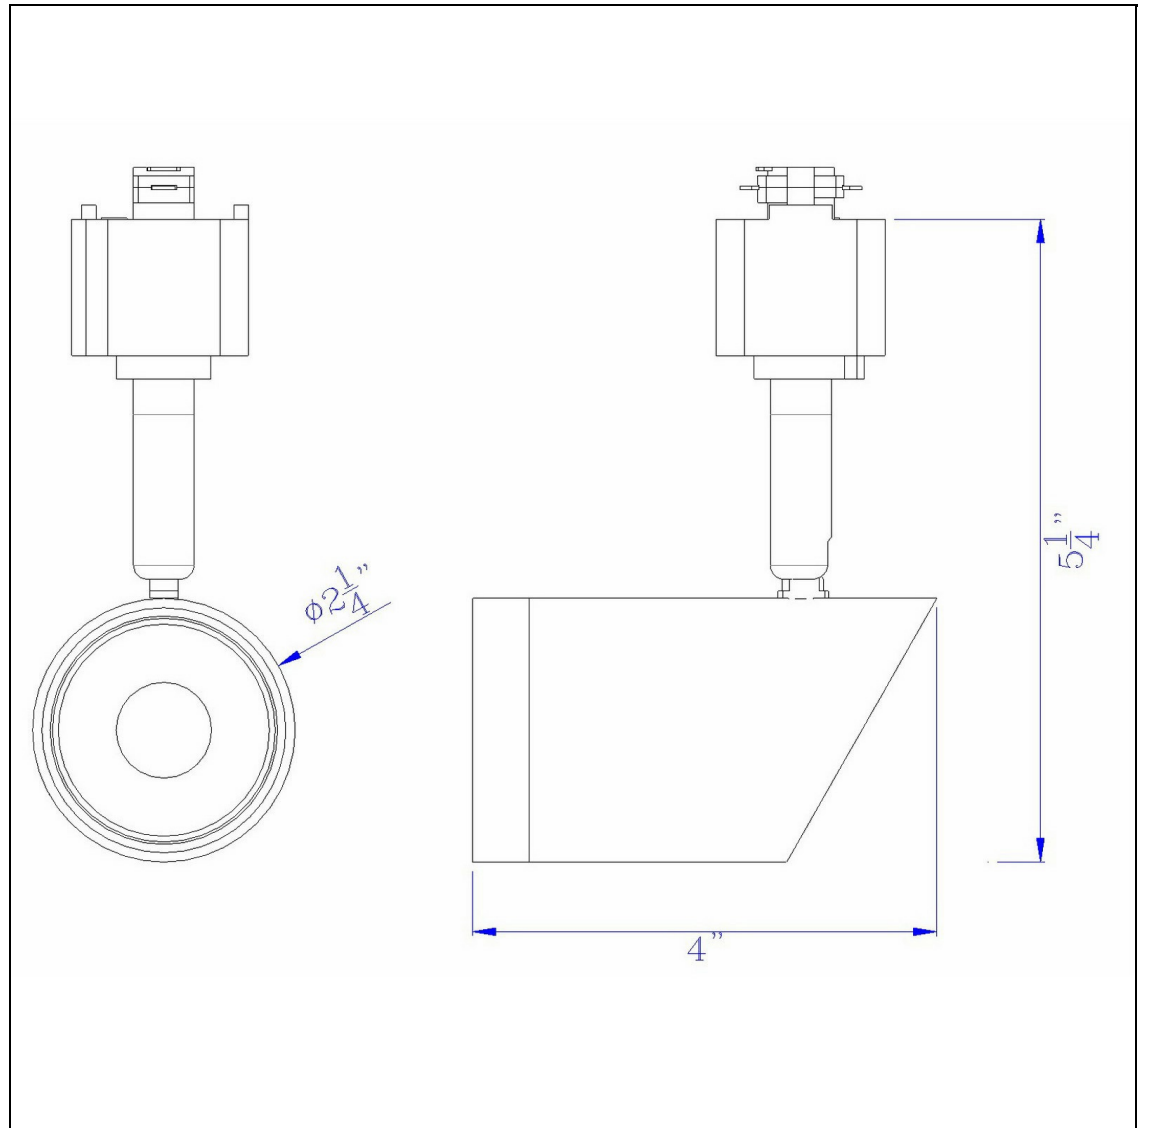

Product No. **HT-814-BK**

Description

12W Dimmable integrated LED Track Fixture,
720 Lumen, 90 CRI
Durable Aluminum Cast Construction
Dimmable with Lutron Brand Dimmers:
DVCL-153P, SCL-153P,AYCL-153P,CTCL-
153P,DVCL-253P,DVSCLL-253P,SE
720 Lumen Output
3000K Light Temperature
355 Degree Rotation
38 Degree Beam
38 Degree Beam
Dimmable with Lutron Brand Dimmers:
DVCL-153P, SCL-153P,AYCL-153P,CTCL-
153P,DVCL-253P,DVSCLL-253P,SE
6.75" Height Aluminum Cast Track in Black
Finish

Technical Specifications

UPC	020193067284	Carton 1 Dimensions	14.30 x 10.50 x 11.30
Wattage	LED12W	Carton 2 Dimensions	0.00 x 0.00 x 11.30
CRI	90	Package Dimensions	L: 11.30 W: 10.50 H: 14.30
Lumen	720		
Switch Type	Hardwired		
Bulb Base	Integrated Led		
Number of Lights	1		
Color	Black		
Base Color	Black		