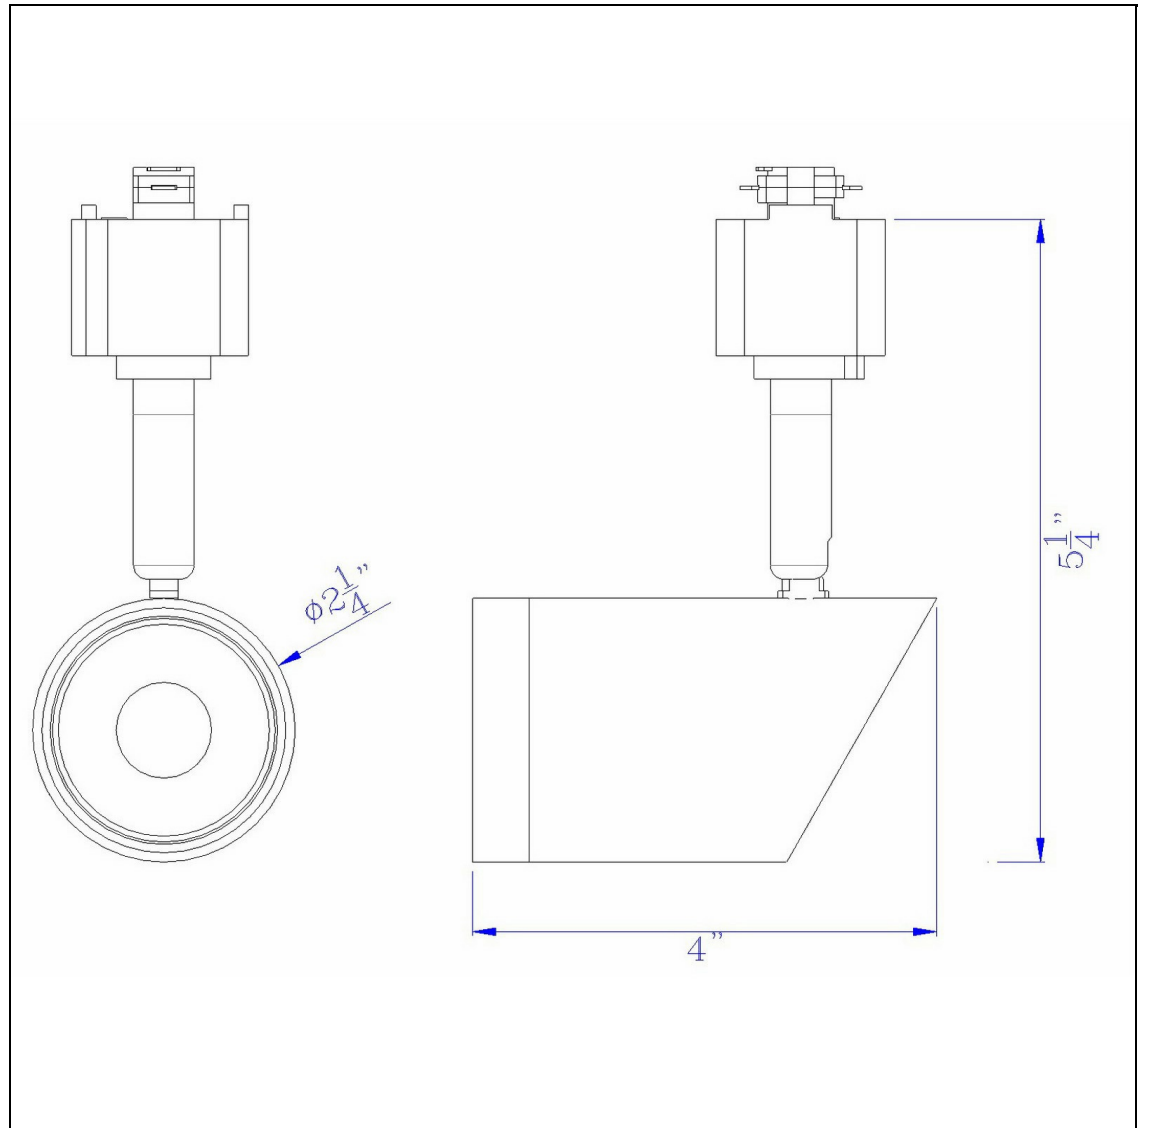

Product No. **HT-814-WH**

Description

12W Dimmable integrated LED Track Fixture,
720 Lumen, 90 CRI
Durable Aluminum Cast Construction
Dimmable with Lutron Brand Dimmers:
DVCL-153P, SCL-153P,AYCL-153P,CTCL-
153P,DVCL-253P,DVSCLL-253P,SE
720 Lumen Output
3000K Light Temperature
355 Degree Rotation
38 Degree Beam
38 Degree Beam
Dimmable with Lutron Brand Dimmers:
DVCL-153P, SCL-153P,AYCL-153P,CTCL-
153P,DVCL-253P,DVSCLL-253P,SE
6.75" Height Aluminum Cast Track in White
Finish

Technical Specifications

UPC	020193067284	Carton 1 Dimensions	14.30 x 10.50 x 11.30
Wattage	LED12W	Carton 2 Dimensions	0.00 x 0.00 x 11.30
CRI	90	Package Dimensions	L: 11.30 W: 10.50 H: 14.30
Lumen	720		
Switch Type	Hardwired		
Bulb Base	Integrated Led		
Number of Lights	1		
Color	White		
Base Color	White		