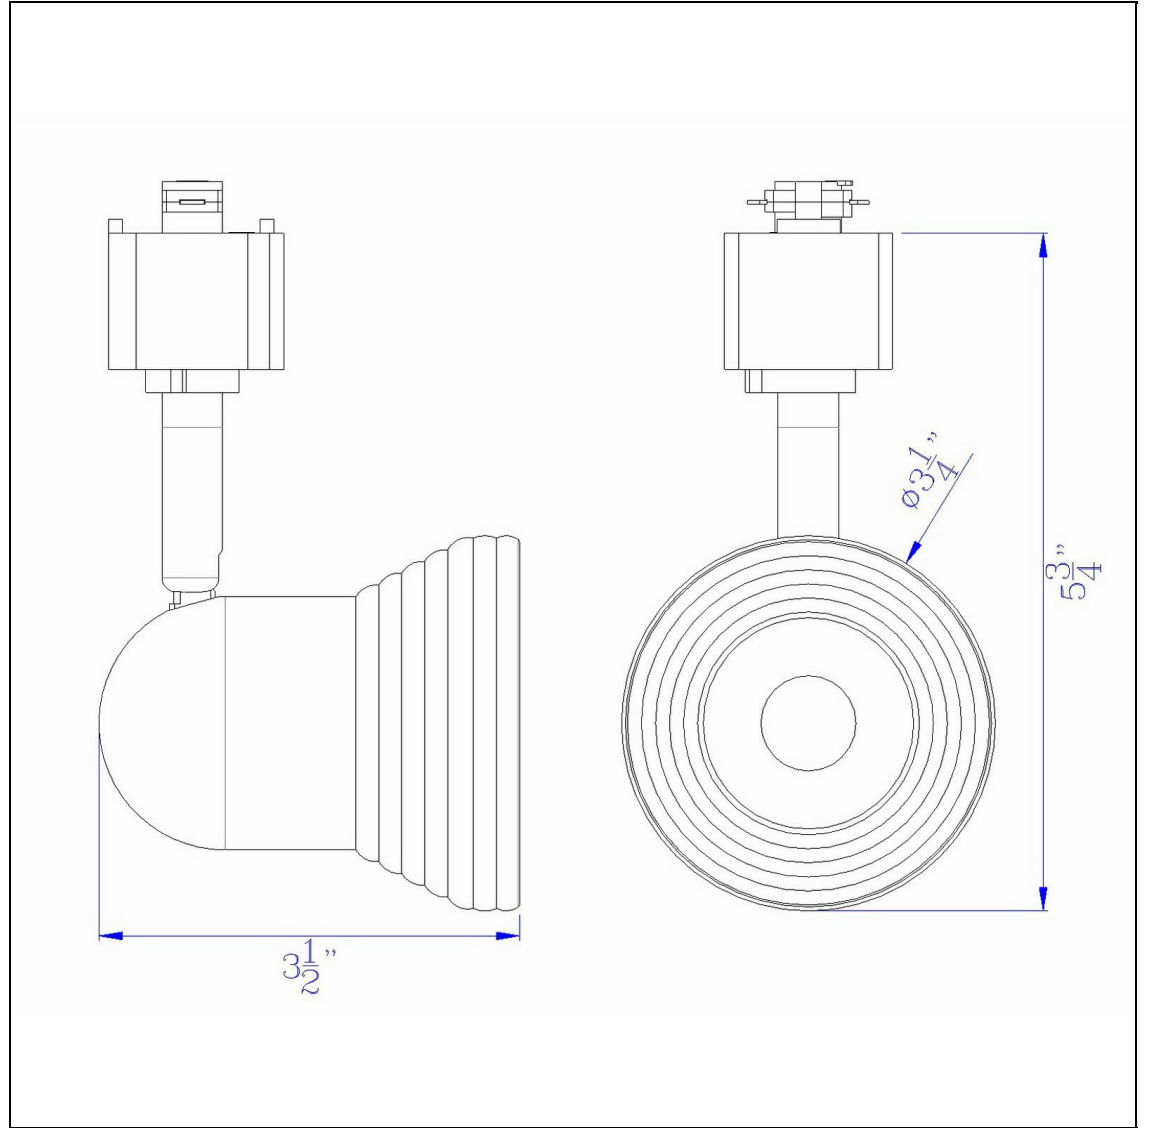

Product No. **HT-815-BK**

Description

12W Dimmable integrated LED Track Fixture,
720 Lumen, 90 CRI
Durable Aluminum Cast Construction
Dimmable with Lutron Brand Dimmers:
DVCL-153P, SCL-153P,AYCL-153P,CTCL-
153P,DVCL-253P,DVSCLL-253P,SE
720 Lumen Output
3000K Light Temperature
355 Degree Rotation
38 Degree Beam
38 Degree Beam
Dimmable with Lutron Brand Dimmers:
DVCL-153P, SCL-153P,AYCL-153P,CTCL-
153P,DVCL-253P,DVSCLL-253P,SE
6.75" Height Aluminum Cast Track in Black
Finish

Technical Specifications

UPC	020193067284
Wattage	LED12W
CRI	90
Lumen	720
Switch Type	Hardwired
Bulb Base	Integrated Led
Number of Lights	1
Color	Black
Base Color	Black

Carton 1 Dimensions	11.30 x 14.50 x 14.50
Carton 2 Dimensions	0.00 x 0.00 x 14.50
Package Dimensions	L: 14.50 W: 14.50 H: 11.30