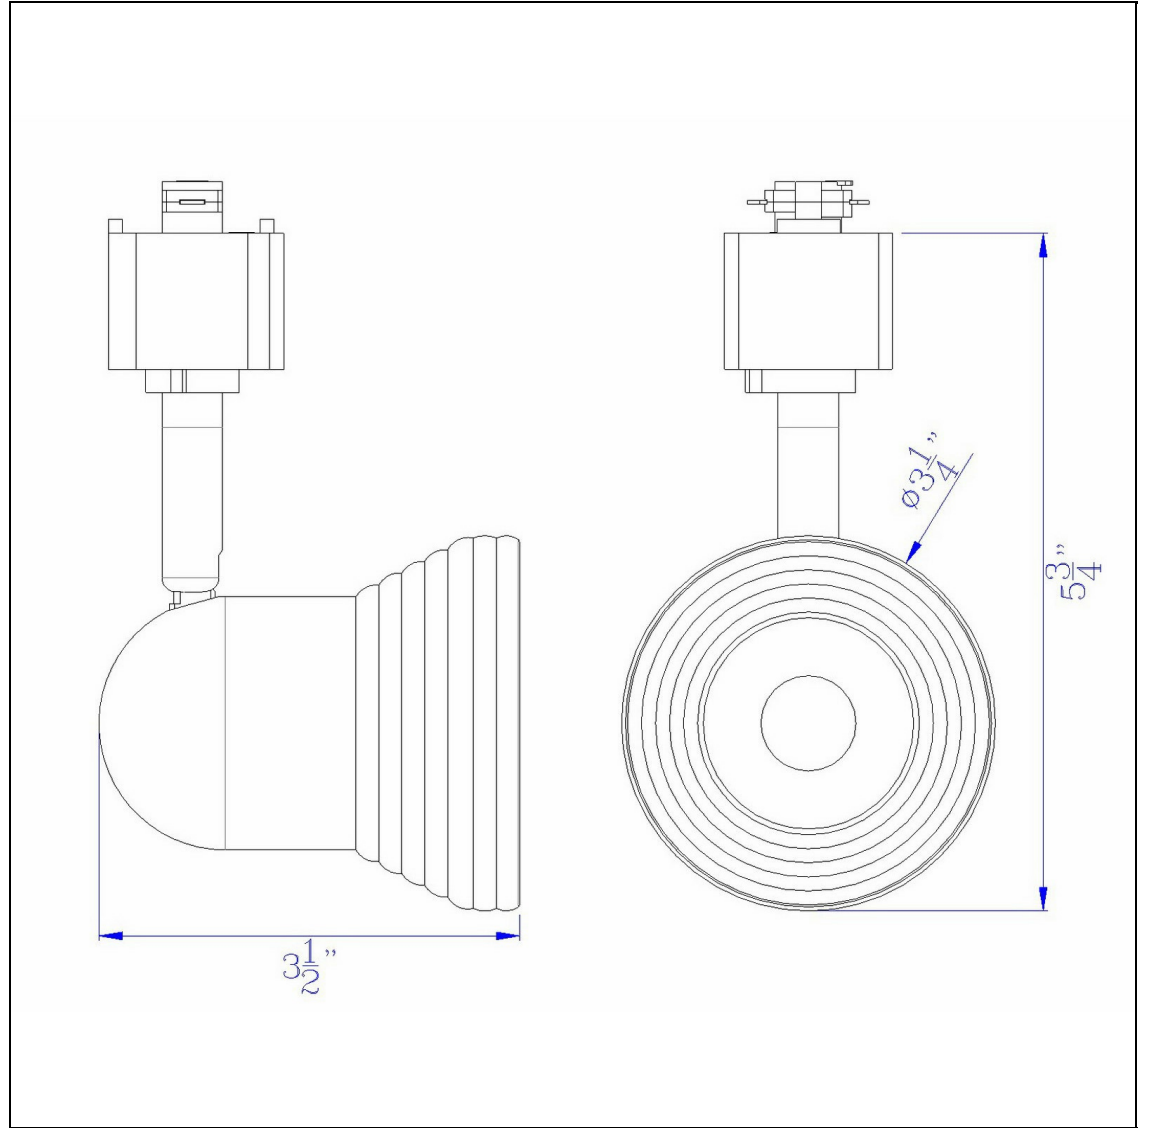

Product No. **HT-815-WH**

Description

12W Dimmable integrated LED Track Fixture,
720 Lumen, 90 CRI
Durable Aluminum Cast Construction
Dimmable with Lutron Brand Dimmers:
DVCL-153P, SCL-153P,AYCL-153P,CTCL-
153P,DVCL-253P,DVSCLL-253P,SE
720 Lumen Output
3000K Light Temperature
355 Degree Rotation
38 Degree Beam
38 Degree Beam
Dimmable with Lutron Brand Dimmers:
DVCL-153P, SCL-153P,AYCL-153P,CTCL-
153P,DVCL-253P,DVSCLL-253P,SE
6.75" Height Aluminum Cast Track in White
Finish

Technical Specifications

UPC	020193067284
Wattage	LED12W
CRI	90
Lumen	720
Switch Type	Hardwired
Bulb Base	Integrated Led
Number of Lights	1
Color	White
Base Color	White

Carton 1 Dimensions	11.30 x 14.50 x 14.50
Carton 2 Dimensions	0.00 x 0.00 x 14.50
Package Dimensions	L: 14.50 W: 14.50 H: 11.30