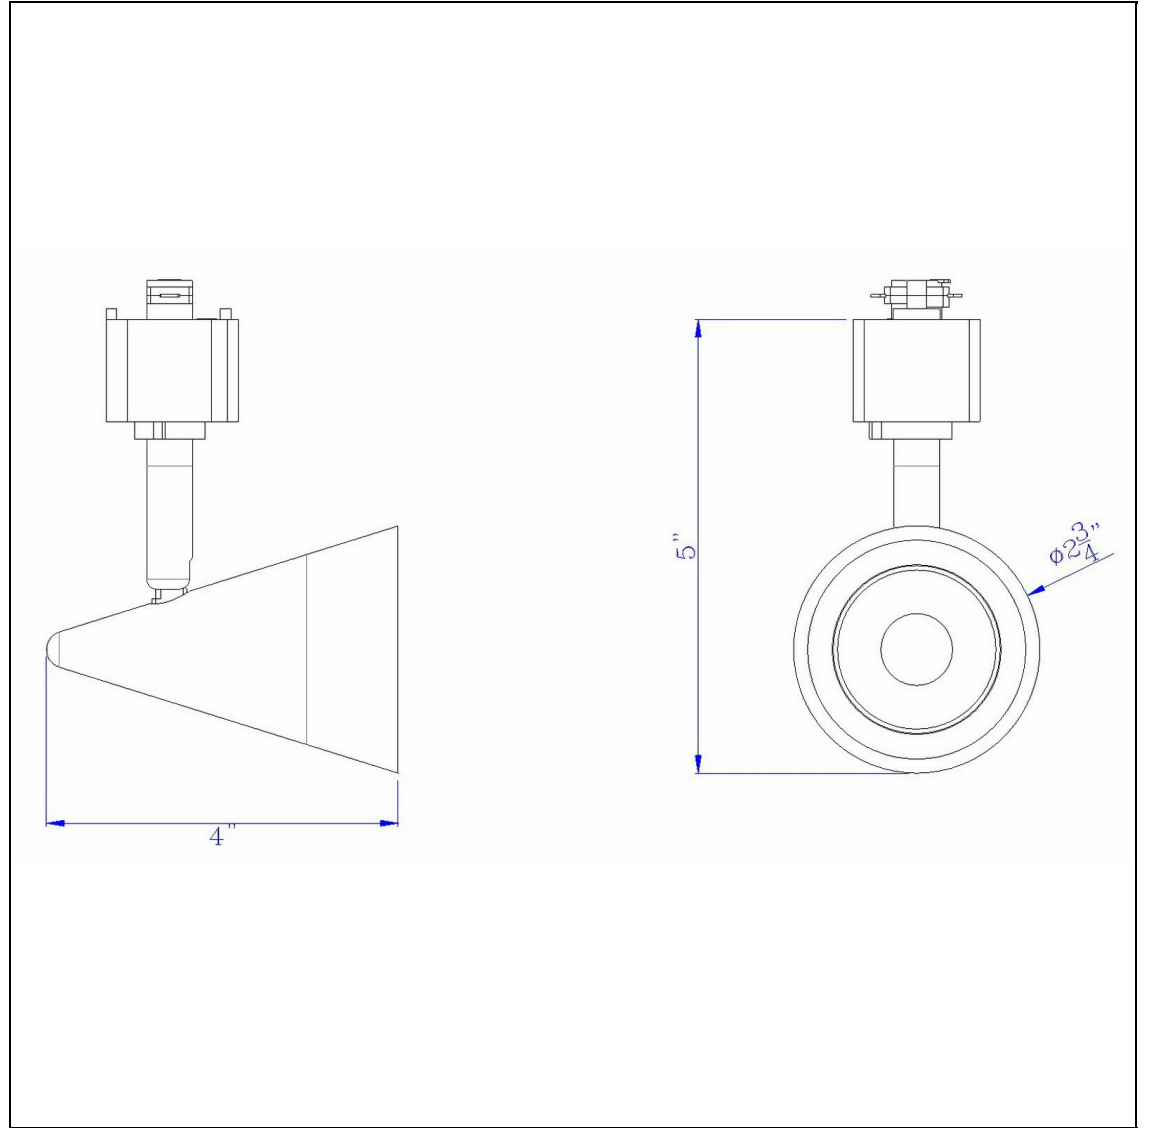

Product No. **HT-816-BK**

Description

12W Dimmable integrated LED Track Fixture,  
720 Lumen, 90 CRI  
Durable Aluminum Cast Construction  
Dimmable with Lutron Brand Dimmers:  
DVCL-153P, SCL-153P,AYCL-153P,CTCL-  
153P,DVCL-253P,DVSCLL-253P,SE  
720 Lumen Output  
3000K Light Temperature  
355 Degree Rotation  
38 Degree Beam  
38 Degree Beam  
Dimmable with Lutron Brand Dimmers:  
DVCL-153P, SCL-153P,AYCL-153P,CTCL-  
153P,DVCL-253P,DVSCLL-253P,SE  
6.75" Height Aluminum Cast Track in Black  
Finish

Technical Specifications

<b>UPC</b>	020193067284
<b>Wattage</b>	LED12W
<b>CRI</b>	90
<b>Lumen</b>	720
<b>Switch Type</b>	Hardwired
<b>Bulb Base</b>	Integrated Led
<b>Number of Lights</b>	1
<b>Color</b>	Black
<b>Base Color</b>	Black

<b>Carton 1 Dimensions</b>	13.50 x 9.50 x 13.00
<b>Carton 2 Dimensions</b>	0.00 x 0.00 x 13.00
<b>Package Dimensions</b>	L: 13.00 W: 9.50 H: 13.50