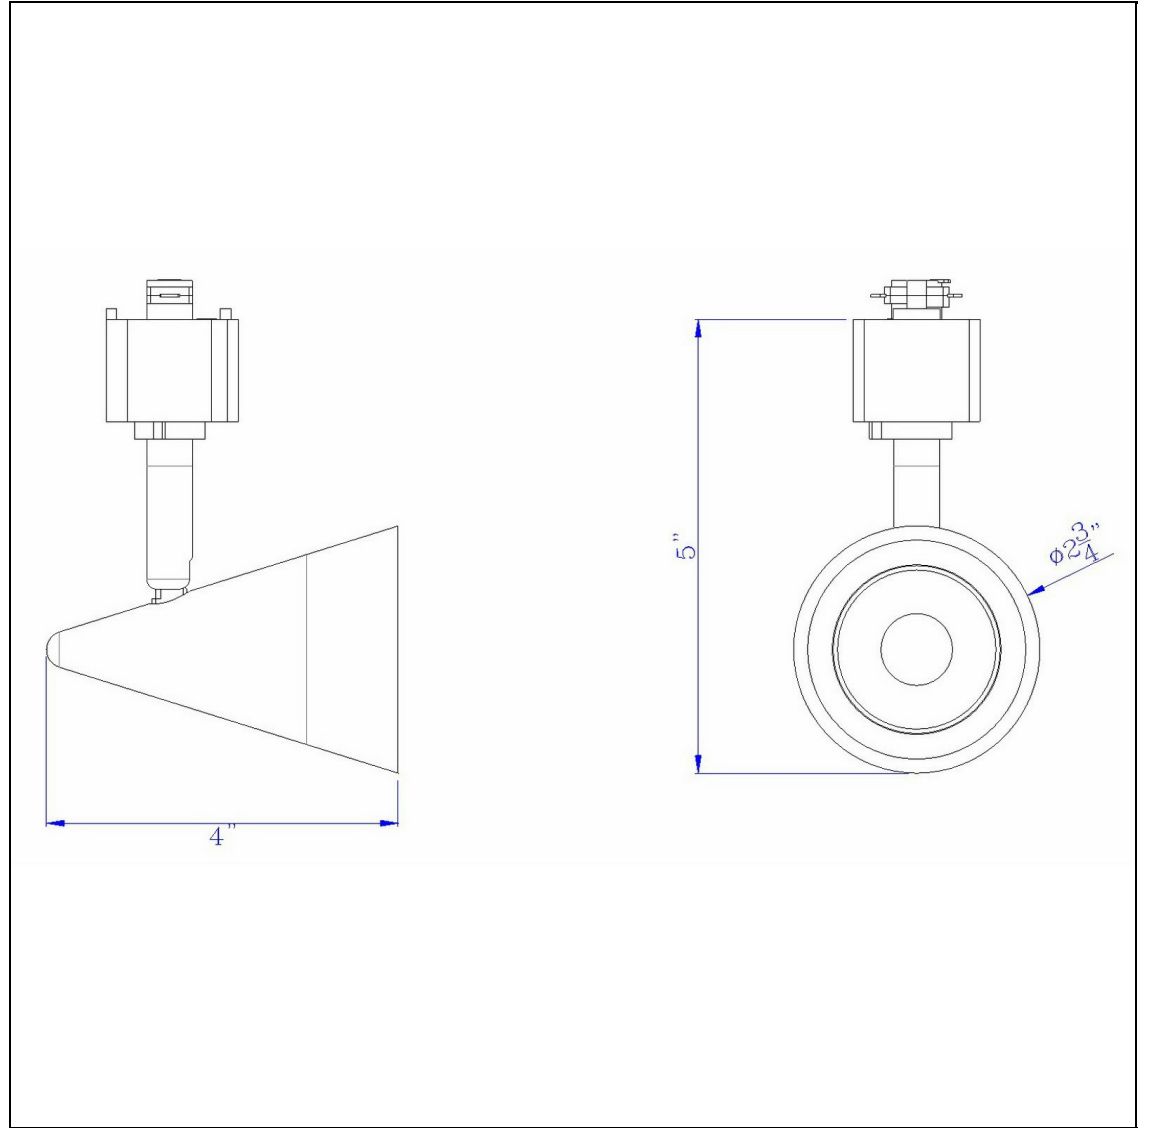

Product No. **HT-816-WH**

Description

12W Dimmable integrated LED Track Fixture,  
720 Lumen, 90 CRI  
Durable Aluminum Cast Construction  
Dimmable with Lutron Brand Dimmers:  
DVCL-153P, SCL-153P,AYCL-153P,CTCL-  
153P,DVCL-253P,DVSCLL-253P,SE  
720 Lumen Output  
3000K Light Temperature  
355 Degree Rotation  
38 Degree Beam  
38 Degree Beam  
Dimmable with Lutron Brand Dimmers:  
DVCL-153P, SCL-153P,AYCL-153P,CTCL-  
153P,DVCL-253P,DVSCLL-253P,SE  
6.75" Height Aluminum Cast Track in White  
Finish

Technical Specifications

<b>UPC</b>	020193067284
<b>Wattage</b>	LED12W
<b>CRI</b>	90
<b>Lumen</b>	720
<b>Switch Type</b>	Hardwired
<b>Bulb Base</b>	Integrated Led
<b>Number of Lights</b>	1
<b>Color</b>	White
<b>Base Color</b>	White

<b>Carton 1 Dimensions</b>	13.50 x 9.50 x 13.00
<b>Carton 2 Dimensions</b>	0.00 x 0.00 x 13.00
<b>Package Dimensions</b>	L: 13.00 W: 9.50 H: 13.50