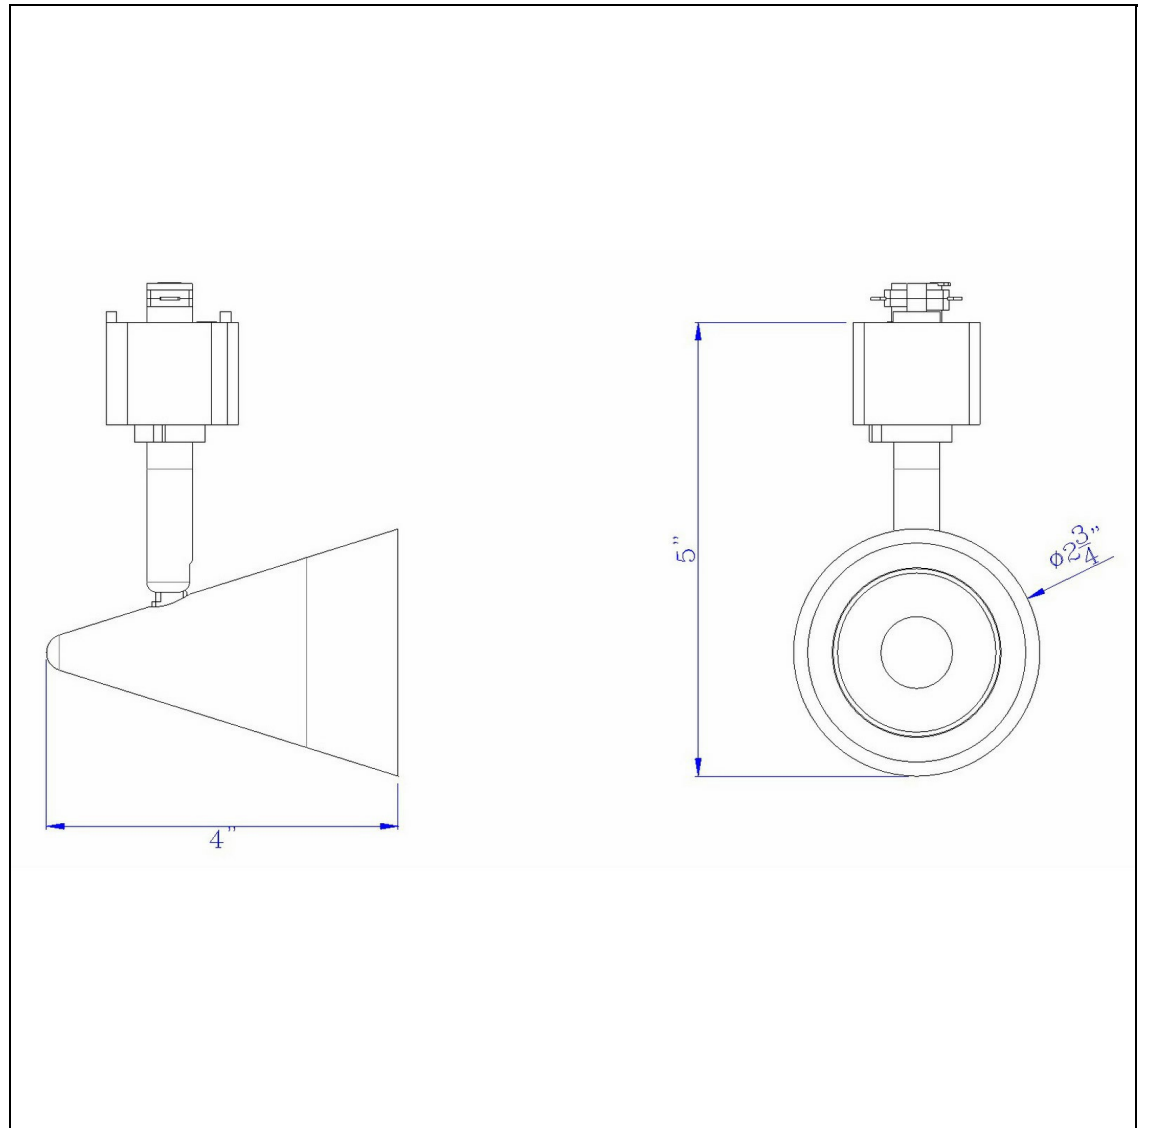

Product No. **HT-816-WH**

Description

12W Dimmable integrated LED Track Fixture, 720 Lumen, 90 CRI
Durable Aluminum Cast Construction
Dimmable with Lutron Brand Dimmers: DVCL-153P, SCL-153P,AYCL-153P,CTCL-153P,DVCL-253P,DVSCLL-253P,SE
720 Lumen Output
3000K Light Temperature
355 Degree Rotation
38 Degree Beam
38 Degree Beam
Dimmable with Lutron Brand Dimmers: DVCL-153P, SCL-153P,AYCL-153P,CTCL-153P,DVCL-253P,DVSCLL-253P,SE
6.75" Height Aluminum Cast Track in White Finish

Technical Specifications

UPC	020193067284
Wattage	LED12W
CRI	90
Lumen	720
Switch Type	Hardwired
Bulb Base	Integrated Led
Number of Lights	1
Color	White
Base Color	White

Carton 1 Dimensions	13.50 x 9.50 x 13.00
Carton 2 Dimensions	0.00 x 0.00 x 13.00
Package Dimensions	L: 13.00 W: 9.50 H: 13.50