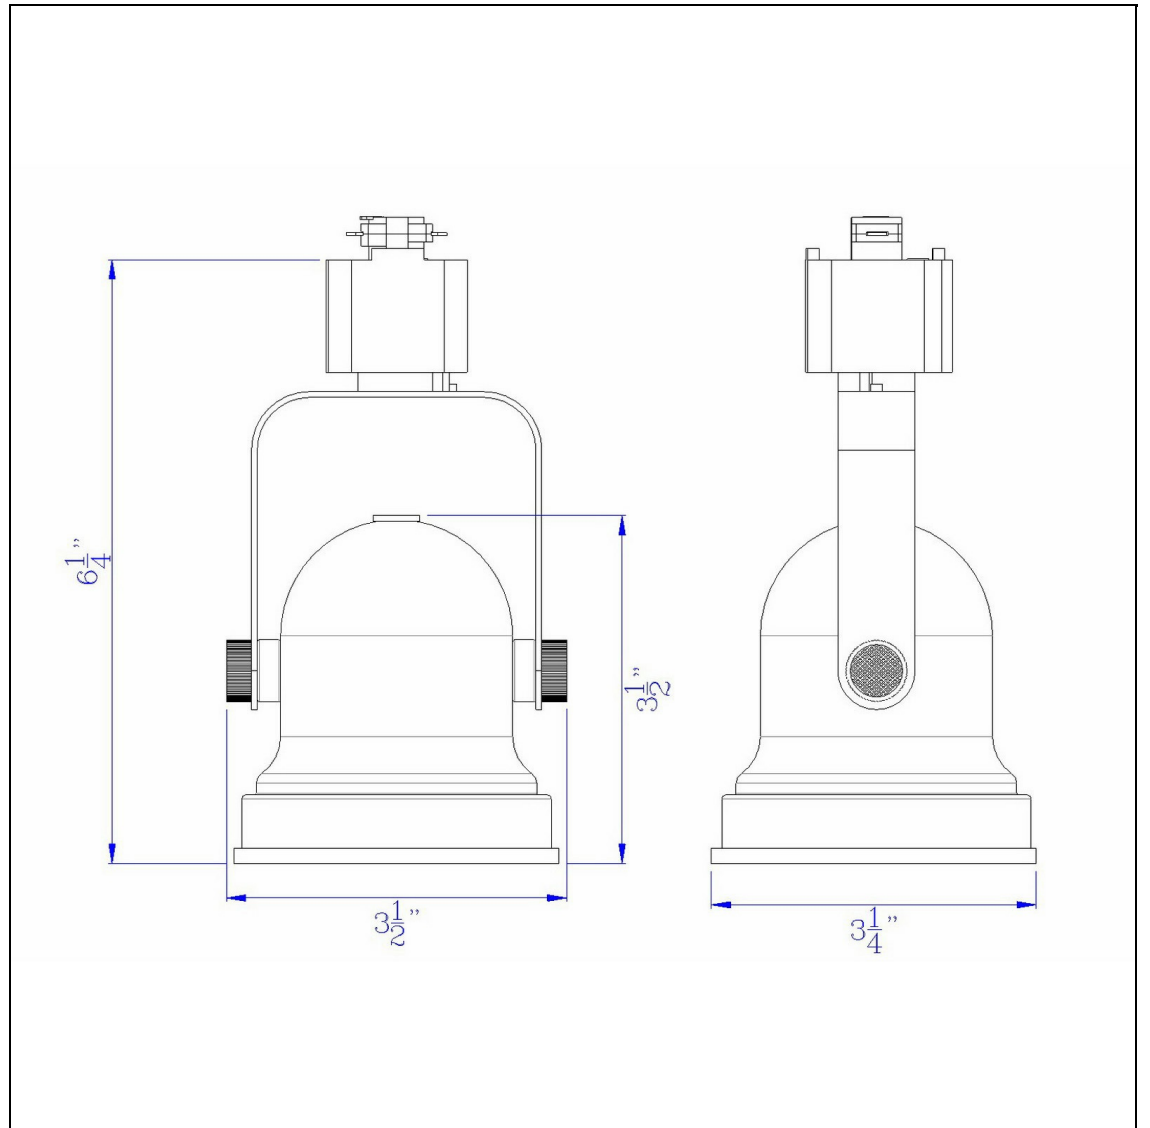

Product No. **HT-818-BK**

Description

12W Dimmable integrated LED Track Fixture,
720 Lumen, 90 CRI
Durable Metal Construction
Dimmable with Lutron Brand Dimmers:
DVCL-153P, SCL-153P,AYCL-153P,CTCL-
153P,DVCL-253P,DVSCLL-253P,SE
720 Lumen Output
3000K Light Temperature
355 Degree Rotation
38 Degree Beam
38 Degree Beam
Dimmable with Lutron Brand Dimmers:
DVCL-153P, SCL-153P,AYCL-153P,CTCL-
153P,DVCL-253P,DVSCLL-253P,SE
6.75" Height Aluminum Cast Track in Black
Finish

Technical Specifications

UPC	020193067284	Carton 1 Dimensions	11.30 x 14.50 x 14.50
Wattage	LED12W	Carton 2 Dimensions	0.00 x 0.00 x 14.50
CRI	90	Package Dimensions	L: 14.50 W: 14.50 H: 11.30
Lumen	720		
Switch Type	Hardwired		
Bulb Base	Integrated Led		
Number of Lights	1		
Color	Black		
Base Color	Black		