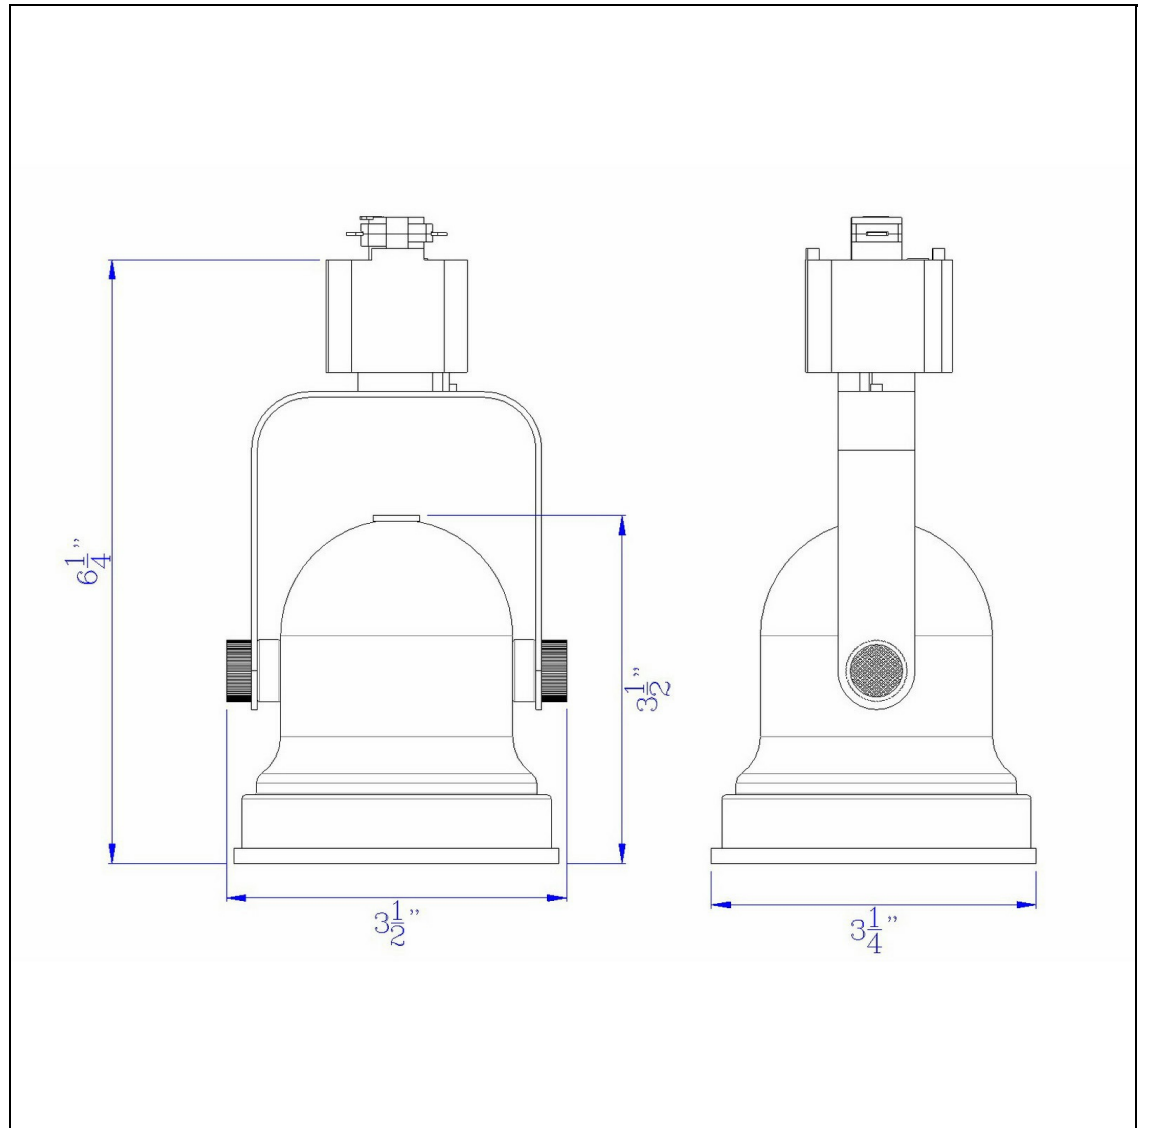

Product No. **HT-818-WH**

Description

12W Dimmable integrated LED Track Fixture,  
720 Lumen, 90 CRI  
Durable Metal Construction  
Dimmable with Lutron Brand Dimmers:  
DVCL-153P, SCL-153P,AYCL-153P,CTCL-  
153P,DVCL-253P,DVSCLL-253P,SE  
720 Lumen Output  
3000K Light Temperature  
355 Degree Rotation  
38 Degree Beam  
38 Degree Beam  
Dimmable with Lutron Brand Dimmers:  
DVCL-153P, SCL-153P,AYCL-153P,CTCL-  
153P,DVCL-253P,DVSCLL-253P,SE  
6.75" Height Aluminum Cast Track in White  
Finish

Technical Specifications

<b>UPC</b>	020193067284	<b>Carton 1 Dimensions</b>	11.30 x 14.50 x 14.50
<b>Wattage</b>	LED12W	<b>Carton 2 Dimensions</b>	0.00 x 0.00 x 14.50
<b>CRI</b>	90	<b>Package Dimensions</b>	L: 14.50 W: 14.50 H: 11.30
<b>Lumen</b>	720		
<b>Switch Type</b>	Hardwired		
<b>Bulb Base</b>	Integrated Led		
<b>Number of Lights</b>	1		
<b>Color</b>	White		
<b>Base Color</b>	White		