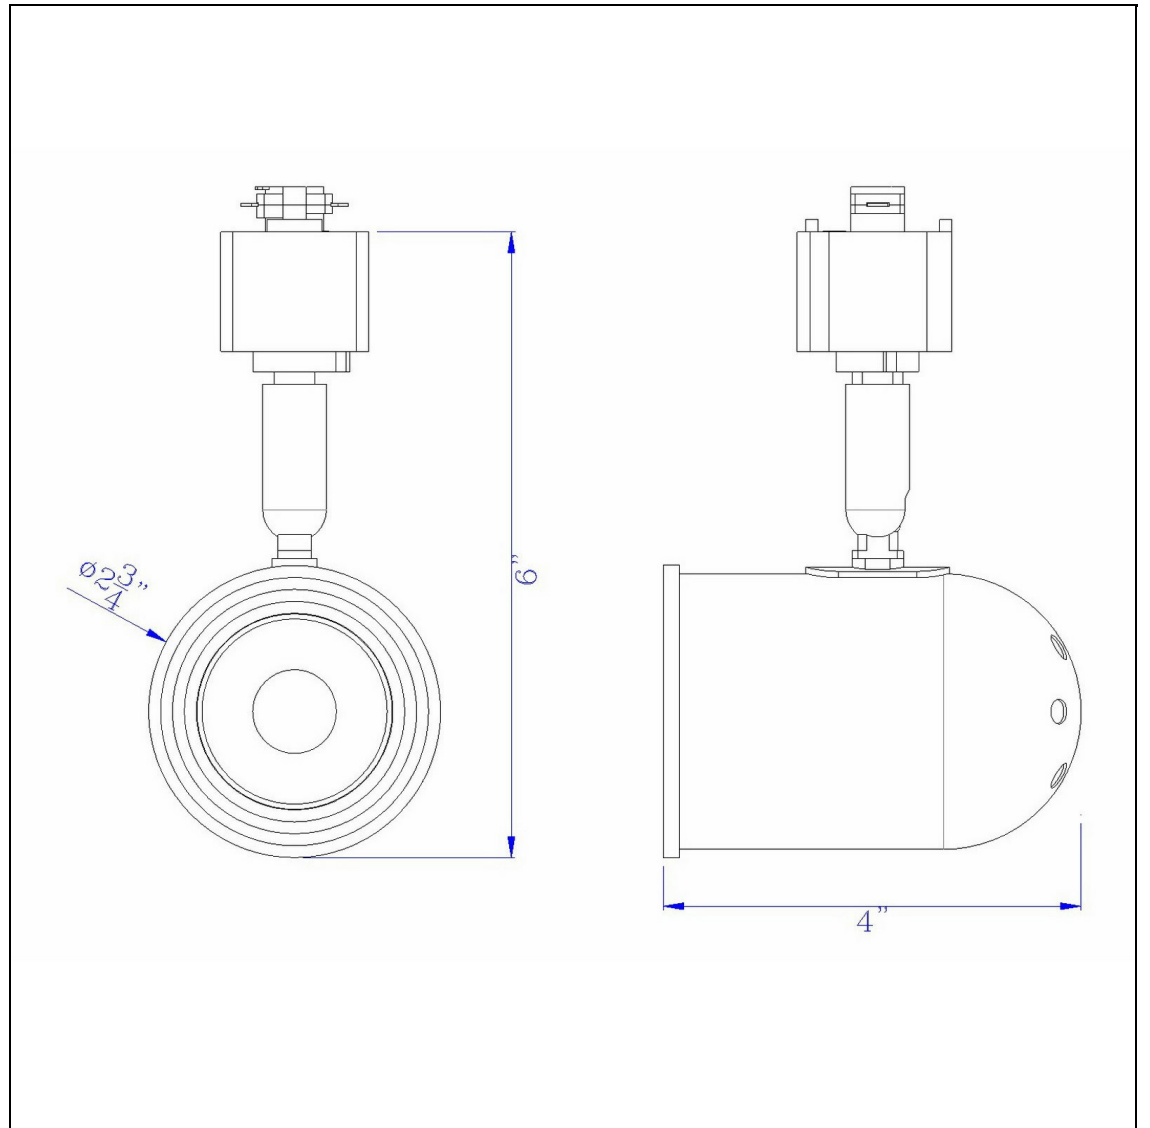

Product No. **HT-820-BK**

Description

7W Dimmable integrated LED Track Fixture.
430 Lumen, 90 CRI
Durable Metal Construction
Dimmable with Lutron Brand Dimmers:
DVCL-153P, SCL-153P,AYCL-153P,CTCL-
153P,DVCL-253P,DVSCLL-253P,SE
430 Lumen Output
3000K Light Temperature
355 Degree Rotation
36 Degree Beam
36 Degree Beam
Dimmable with Lutron Brand Dimmers:
DVCL-153P, SCL-153P,AYCL-153P,CTCL-
153P,DVCL-253P,DVSCLL-253P,SE
6" Height Metal Track Head in Black Finish

Technical Specifications

UPC	020193067284
Wattage	LED7W
CRI	90
Lumen	430
Switch Type	Hardwired
Bulb Base	Integrated Led
Number of Lights	1
Color	Black
Base Color	Black

Carton 1 Dimensions	13.50 x 13.00 x 13.00
Carton 2 Dimensions	0.00 x 0.00 x 13.00
Package Dimensions	L: 13.00 W: 13.00 H: 13.50