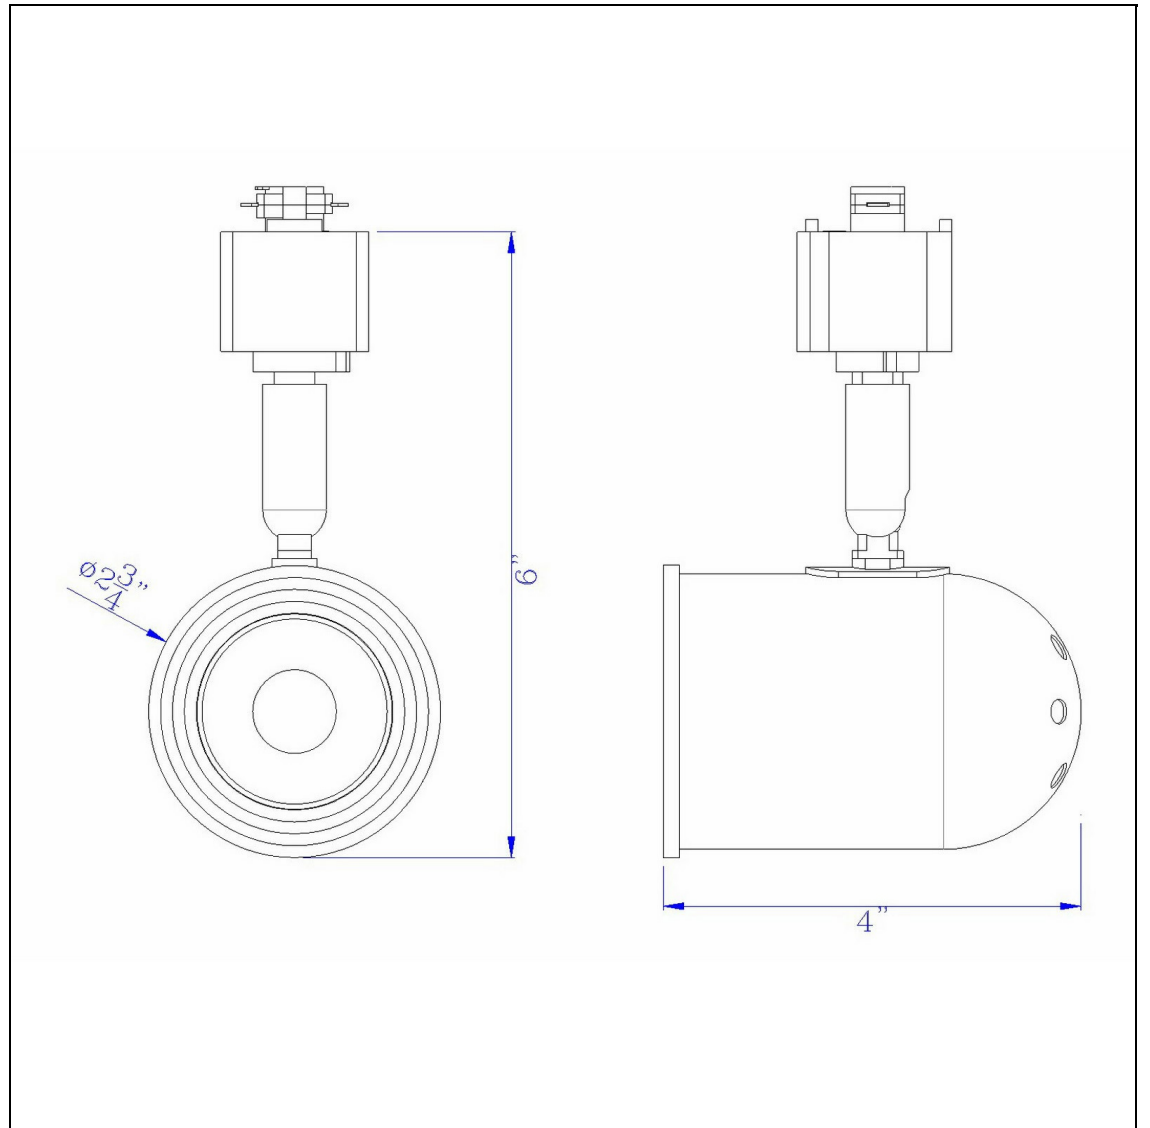

Product No. **HT-820-WH**

Description

7W Dimmable integrated LED Track Fixture.
430 Lumen, 90 CRI
Durable Metal Construction
Dimmable with Lutron Brand Dimmers:
DVCL-153P, SCL-153P,AYCL-153P,CTCL-
153P,DVCL-253P,DVSCLL-253P,SE
430 Lumen Output
3000K Light Temperature
355 Degree Rotation
36 Degree Beam
36 Degree Beam
Dimmable with Lutron Brand Dimmers:
DVCL-153P, SCL-153P,AYCL-153P,CTCL-
153P,DVCL-253P,DVSCLL-253P,SE
6" Height Metal Track Head in White Finish

Technical Specifications

UPC	020193067284
Wattage	LED7W
CRI	90
Lumen	430
Switch Type	Hardwired
Bulb Base	Integrated Led
Number of Lights	1
Color	White
Base Color	White

Carton 1 Dimensions	13.50 x 13.00 x 13.00
Carton 2 Dimensions	0.00 x 0.00 x 13.00
Package Dimensions	L: 13.00 W: 13.00 H: 13.50