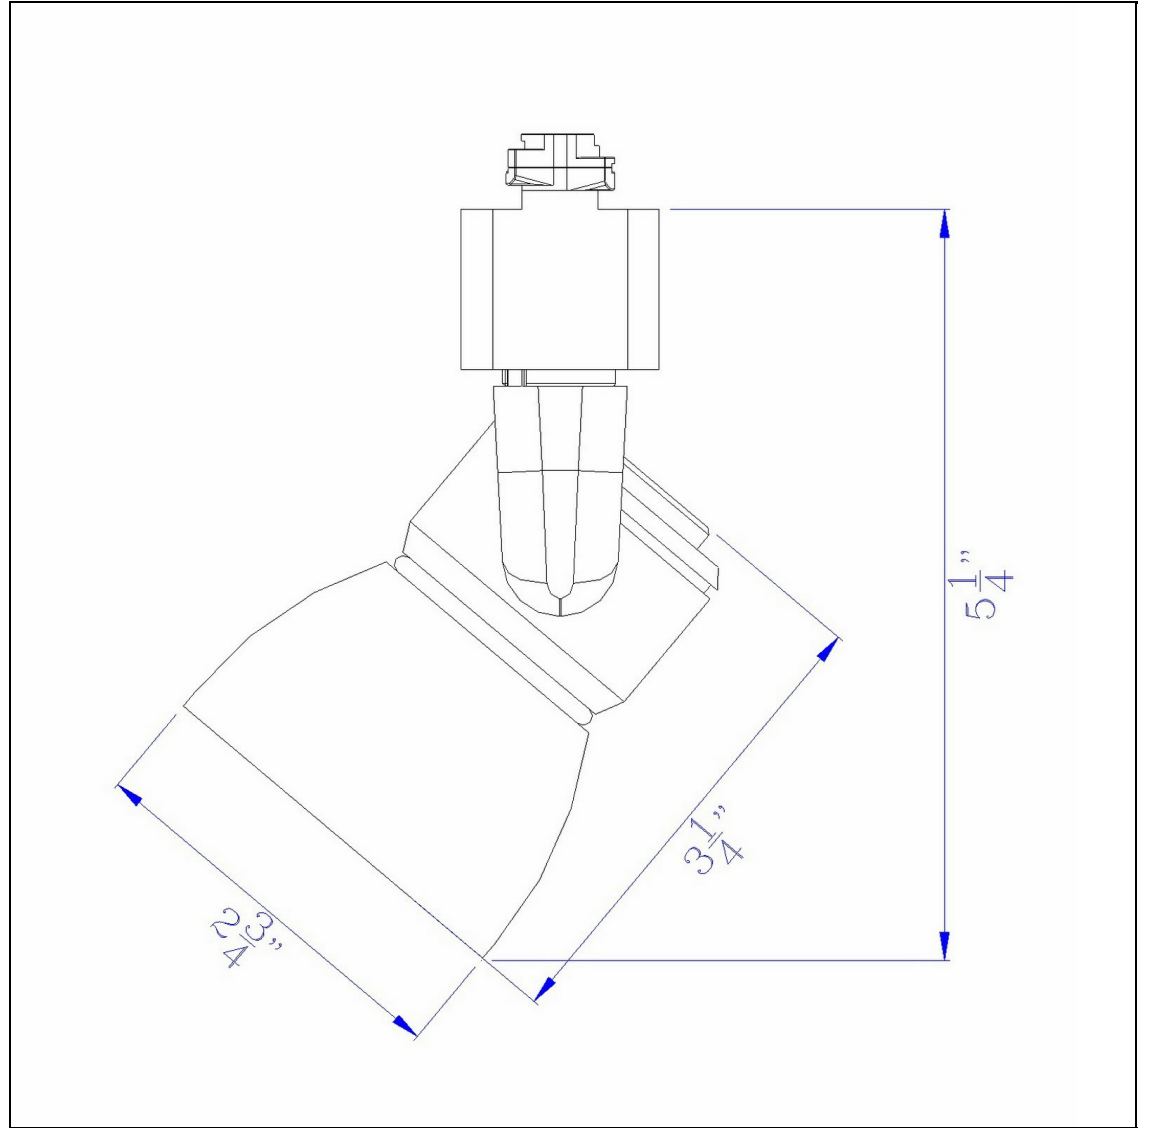

Product No. **HT-888BK-AMBCLR**

Description

10W Dimmable integrated LED Track Fixture,  
700 Lumen, 90 CRI  
Durable Metal Construction  
Dimmable with Lutron Brand Dimmers:  
DVCL-153P, SCL-153P,AYCL-153P,CTCL-  
153P,DVCL-253P,DVSCLL-253P,SE  
700 Lumen Output  
3000K Light Temperature  
355 Degree Rotation  
36 Degree Beam  
36 Degree Beam  
Dimmable with Lutron Brand Dimmers:  
DVCL-153P, SCL-153P,AYCL-153P,CTCL-  
153P,DVCL-253P,DVSCLL-253P,SE  
6.25" Height Metal and PLC Track Head in  
Black

Technical Specifications

<b>UPC</b>	020193067284
<b>Wattage</b>	LED10W
<b>CRI</b>	90
<b>Lumen</b>	700
<b>Switch Type</b>	Hardwired
<b>Bulb Base</b>	Integrated Led
<b>Number of Lights</b>	1
<b>Color</b>	Black
<b>Base Color</b>	Black