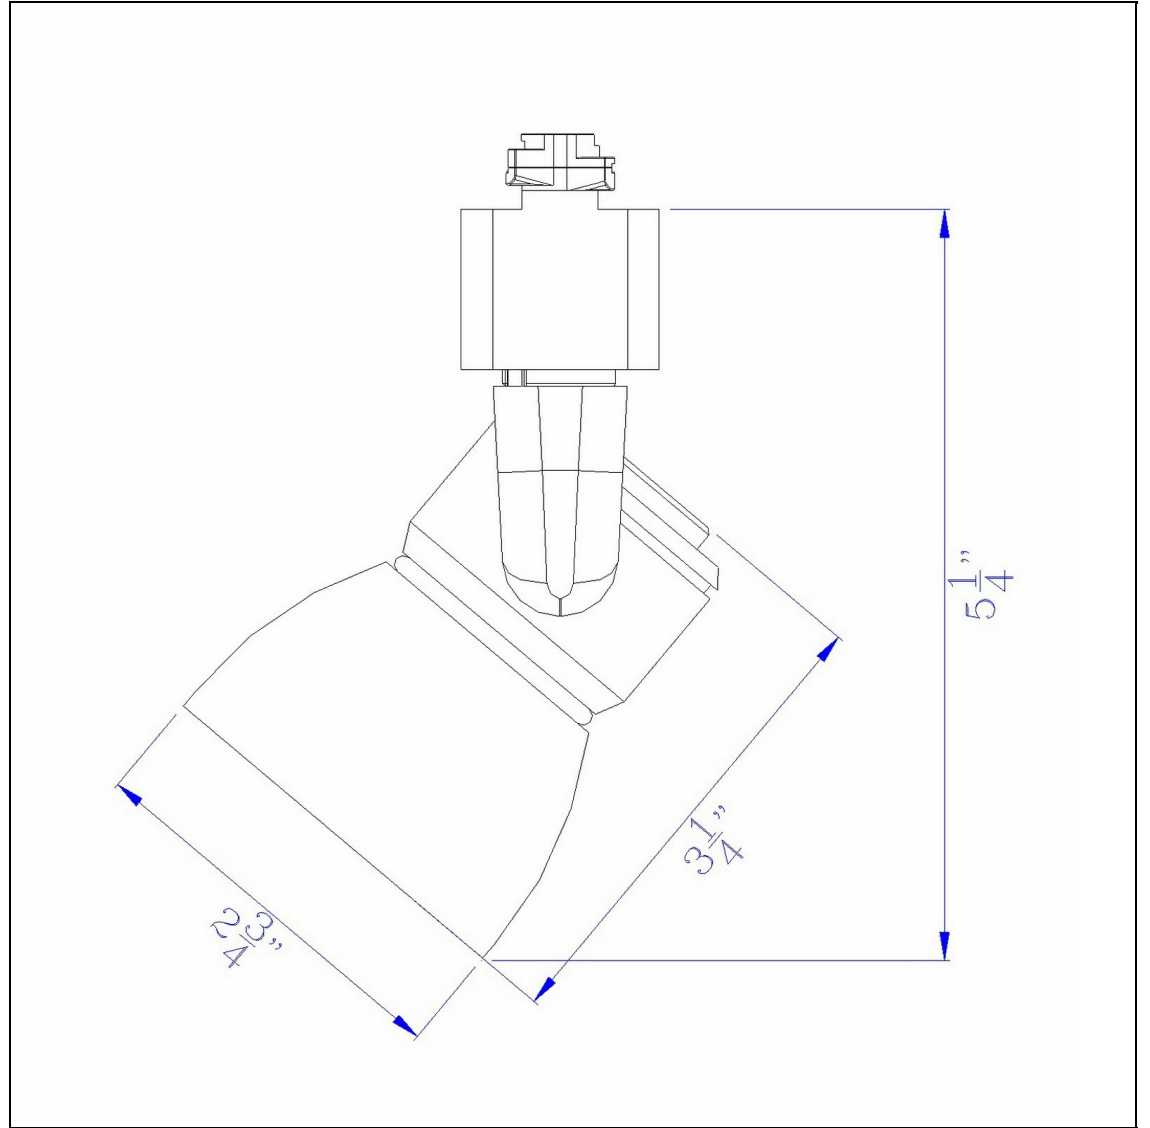

Product No. **HT-888BK-AMBFRO**

Description

10W Dimmable integrated LED Track Fixture,
700 Lumen, 90 CRI
Durable Metal Construction
Dimmable with Lutron Brand Dimmers:
DVCL-153P, SCL-153P,AYCL-153P,CTCL-
153P,DVCL-253P,DVSCLL-253P,SE
700 Lumen Output
3000K Light Temperature
355 Degree Rotation
36 Degree Beam
36 Degree Beam
Dimmable with Lutron Brand Dimmers:
DVCL-153P, SCL-153P,AYCL-153P,CTCL-
153P,DVCL-253P,DVSCLL-253P,SE
6.25" Height Metal and PLC Track Head in
Black

Technical Specifications

UPC	020193067284
Wattage	LED10W
CRI	90
Lumen	700
Switch Type	Hardwired
Bulb Base	Integrated Led
Number of Lights	1
Color	Black
Base Color	Black