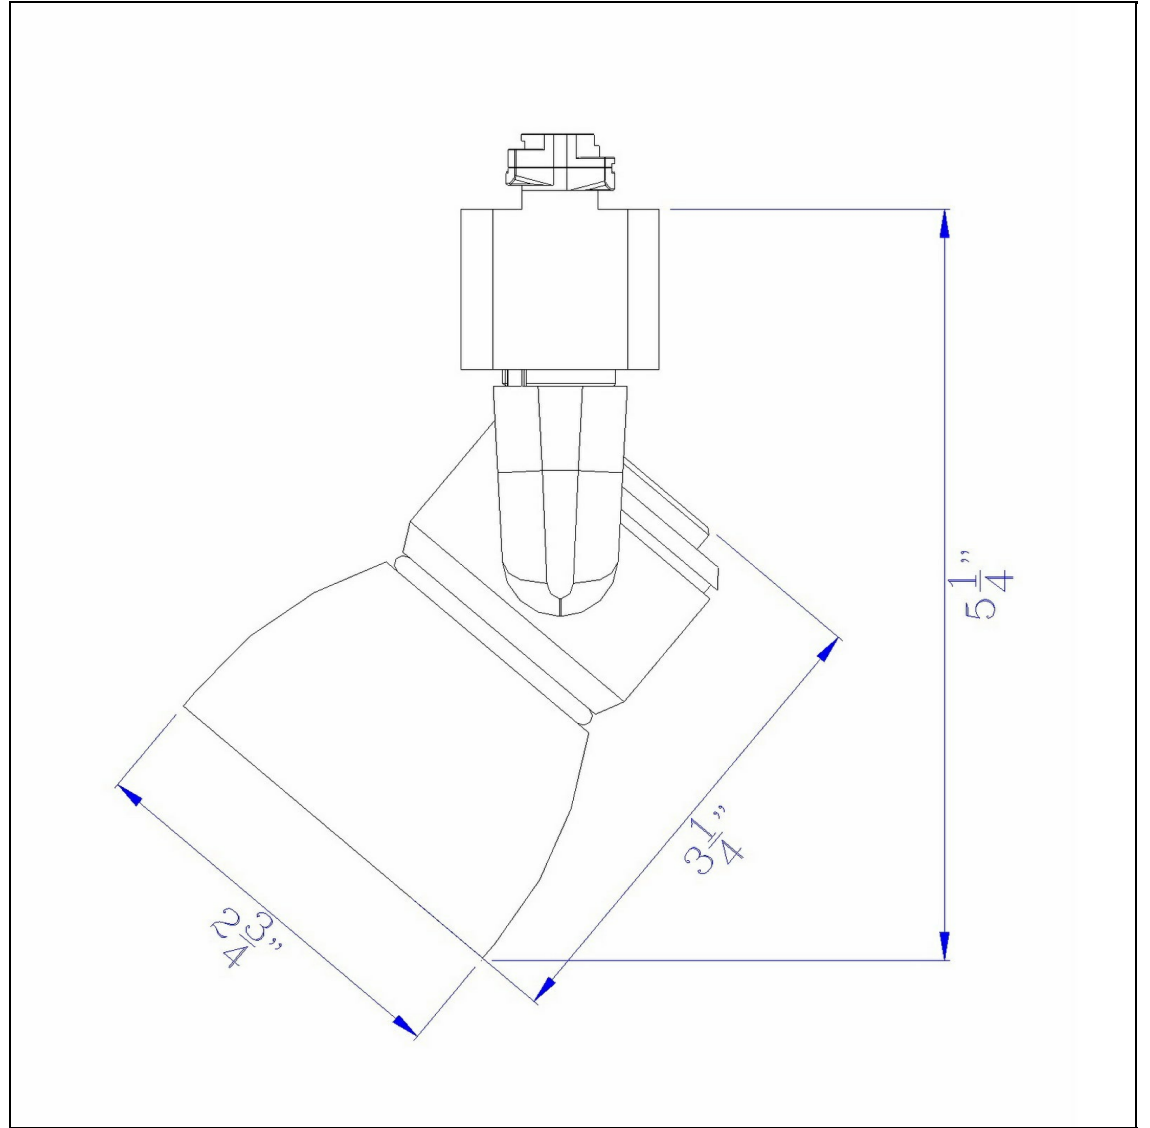

Product No. **HT-888BK-BLUCLR**

Description

10W Dimmable integrated LED Track Fixture,
700 Lumen, 90 CRI
Durable Metal Construction
Dimmable with Lutron Brand Dimmers:
DVCL-153P, SCL-153P,AYCL-153P,CTCL-
153P,DVCL-253P,DVSCLL-253P,SE
700 Lumen Output
3000K Light Temperature
355 Degree Rotation
36 Degree Beam
36 Degree Beam
Dimmable with Lutron Brand Dimmers:
DVCL-153P, SCL-153P,AYCL-153P,CTCL-
153P,DVCL-253P,DVSCLL-253P,SE
6.25" Height Metal and PLC Track Head in
Black

Technical Specifications

UPC	020193067284
Wattage	LED10W
CRI	90
Lumen	700
Switch Type	Hardwired
Bulb Base	Integrated Led
Number of Lights	1
Color	Black
Base Color	Black