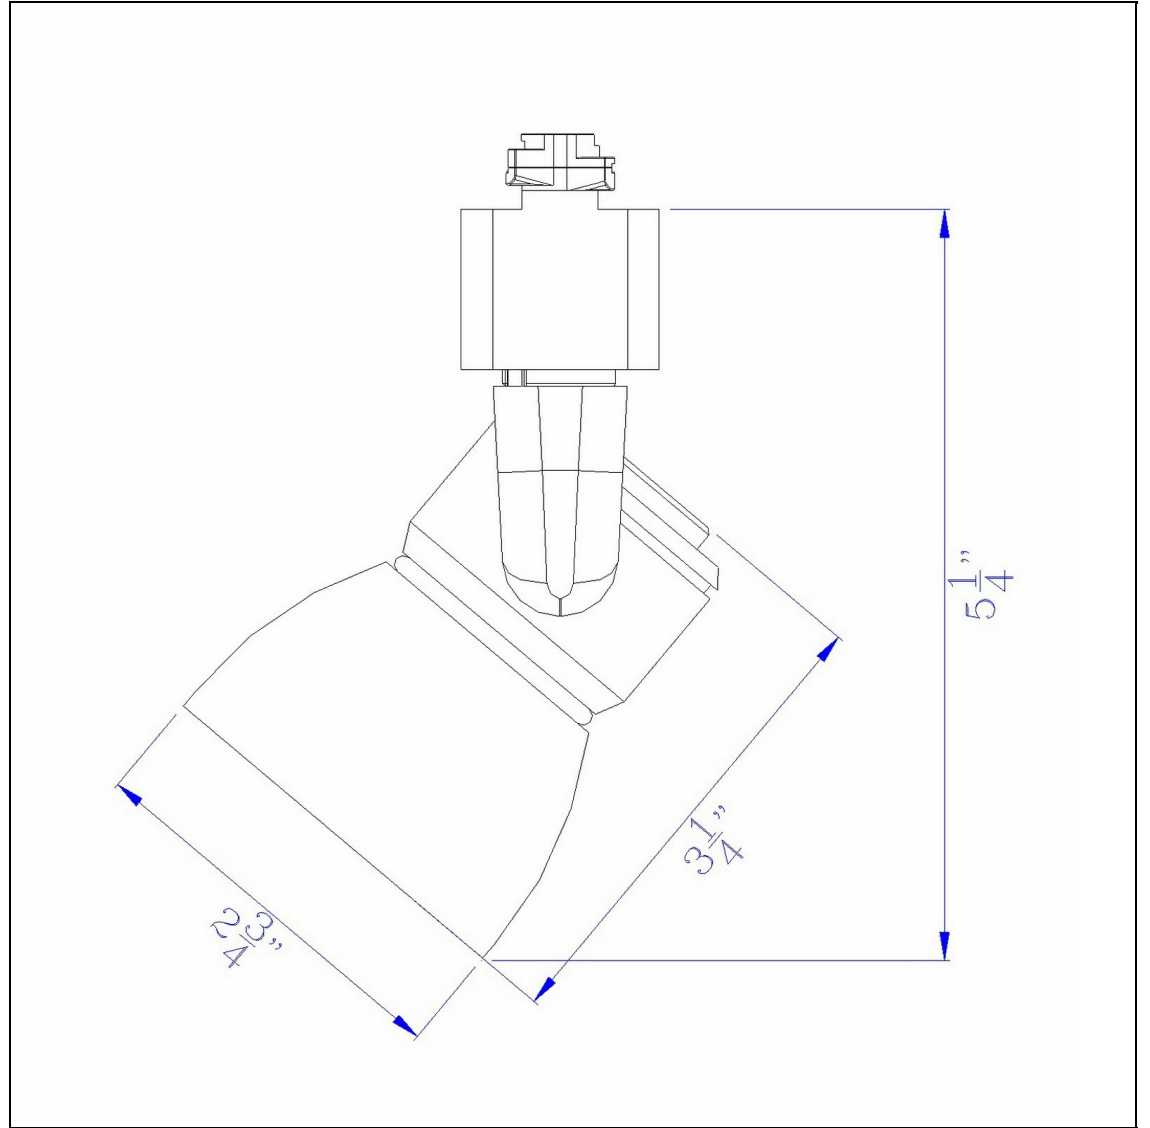

Product No. **HT-888BK-BLUFRO**

Description

10W Dimmable integrated LED Track Fixture,
700 Lumen, 90 CRI
Durable Metal Construction
Dimmable with Lutron Brand Dimmers:
DVCL-153P, SCL-153P,AYCL-153P,CTCL-
153P,DVCL-253P,DVSCLL-253P,SE
700 Lumen Output
3000K Light Temperature
355 Degree Rotation
36 Degree Beam
36 Degree Beam
Dimmable with Lutron Brand Dimmers:
DVCL-153P, SCL-153P,AYCL-153P,CTCL-
153P,DVCL-253P,DVSCLL-253P,SE
6.25" Height Metal and PLC Track Head in
Black

Technical Specifications

UPC	020193067284
Wattage	LED10W
CRI	90
Lumen	700
Switch Type	Hardwired
Bulb Base	Integrated Led
Number of Lights	1
Color	Black
Base Color	Black