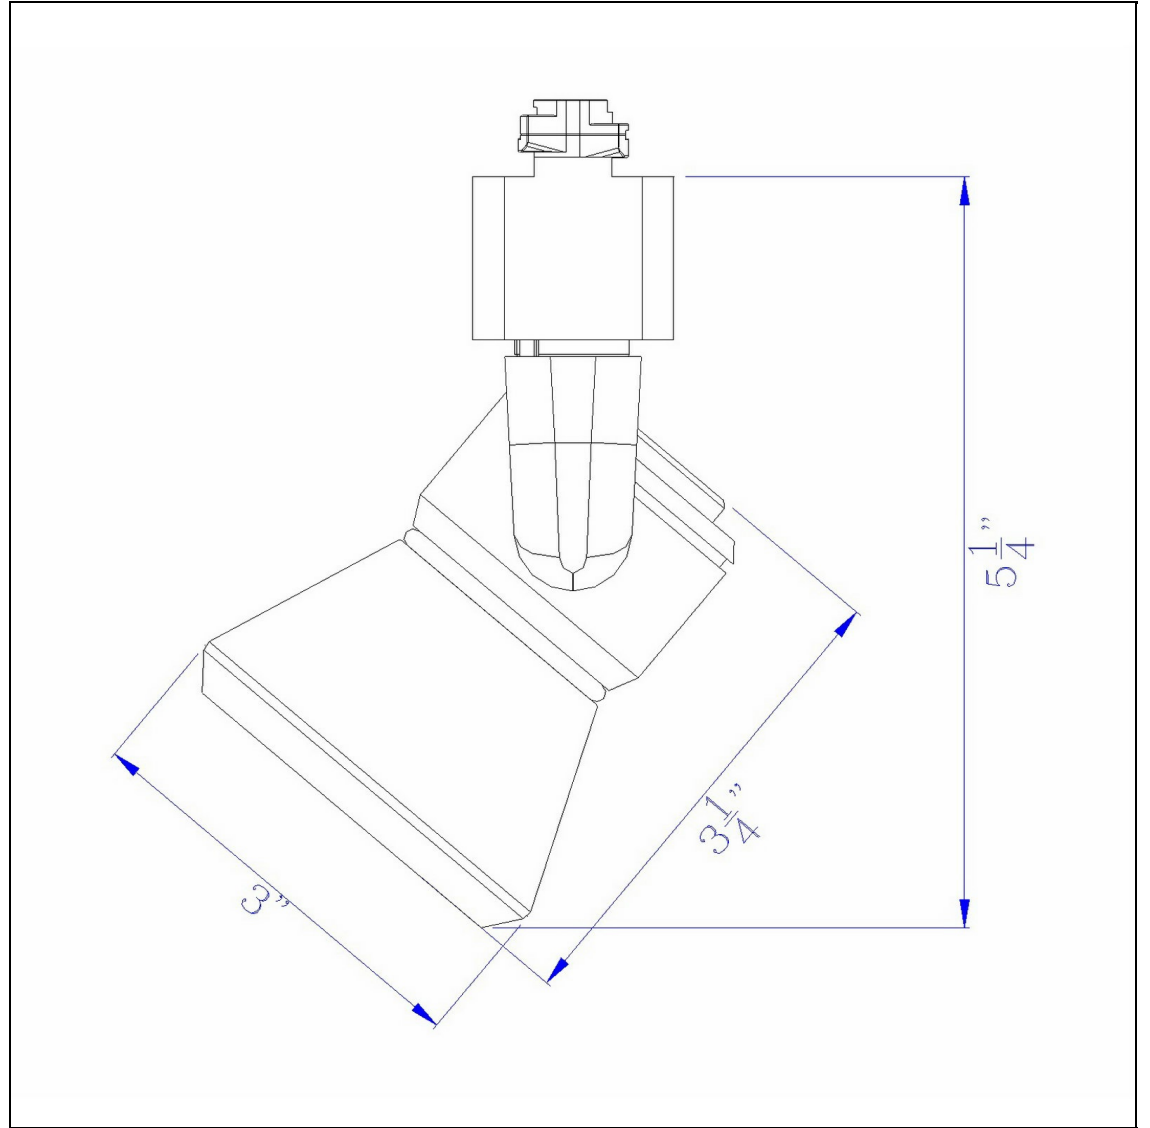

Product No. **HT-888BK-CONEBK**

Description

10W Dimmable integrated LED Track Fixture,
700 Lumen, 90 CRI
Durable Metal Construction
Dimmable with Lutron Brand Dimmers:
DVCL-153P, SCL-153P,AYCL-153P,CTCL-
153P,DVCL-253P,DVSCLL-253P,SE
700 Lumen Output
3000K Light Temperature
355 Degree Rotation
36 Degree Beam
36 Degree Beam
Dimmable with Lutron Brand Dimmers:
DVCL-153P, SCL-153P,AYCL-153P,CTCL-
153P,DVCL-253P,DVSCLL-253P,SE
6.25" Height Metal Track Head in Black Finish

Technical Specifications

UPC	020193067284
Wattage	LED10W
CRI	90
Lumen	700
Switch Type	Hardwired
Bulb Base	Integrated Led
Number of Lights	1
Color	Black
Base Color	Black