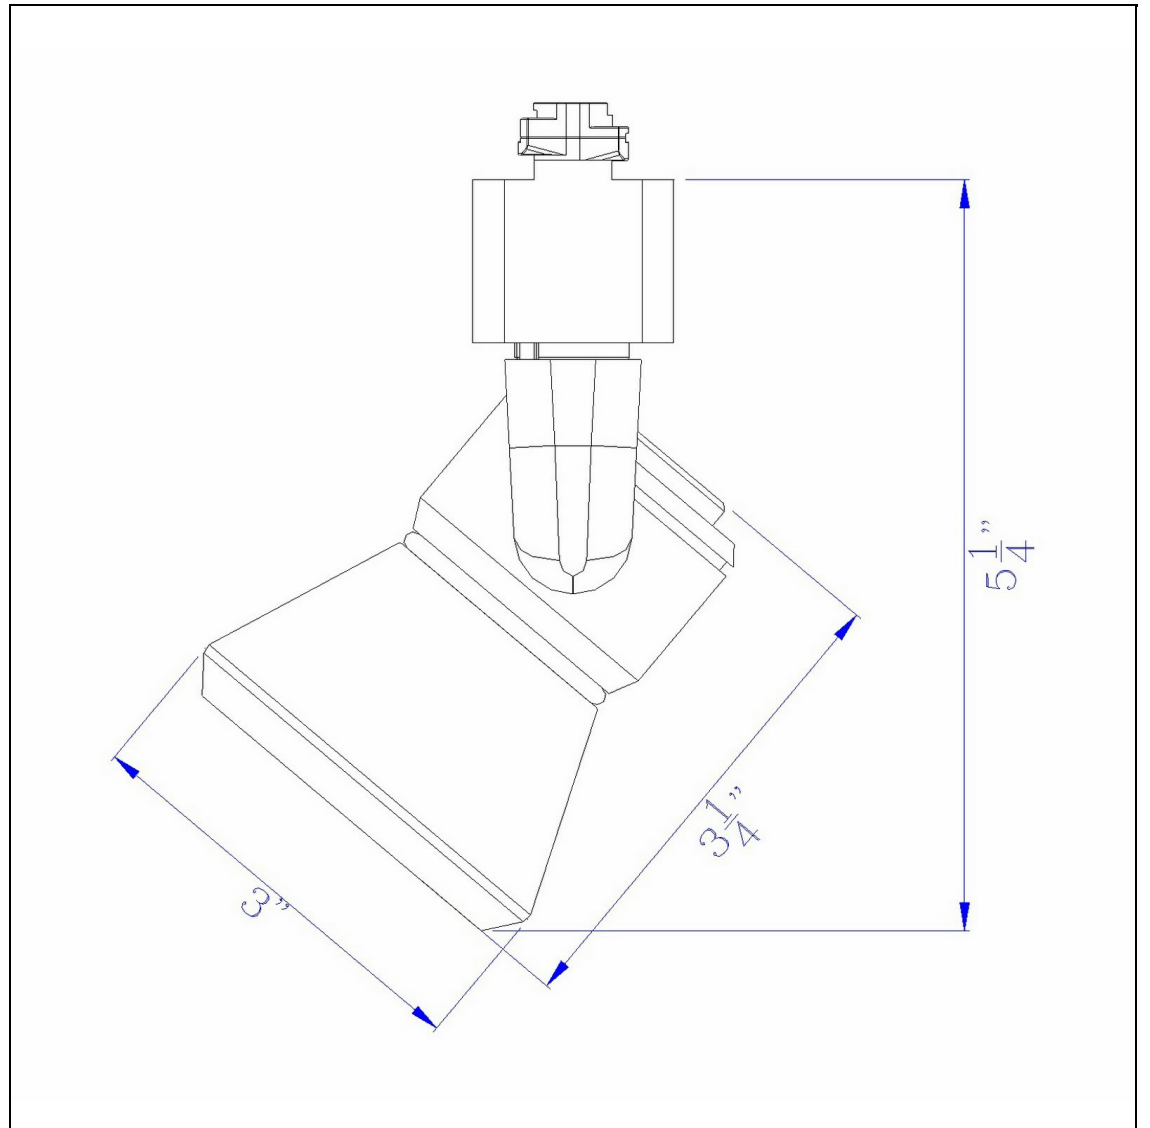

Product No. **HT-888BK-CONEBS**

Description

10W Dimmable integrated LED Track Fixture,
700 Lumen, 90 CRI
Durable Metal Construction
Dimmable with Lutron Brand Dimmers:
DVCL-153P, SCL-153P,AYCL-153P,CTCL-
153P,DVCL-253P,DVSCLL-253P,SE
700 Lumen Output
3000K Light Temperature
355 Degree Rotation
36 Degree Beam
36 Degree Beam
Dimmable with Lutron Brand Dimmers:
DVCL-153P, SCL-153P,AYCL-153P,CTCL-
153P,DVCL-253P,DVSCLL-253P,SE
6.25" Height Metal Track Head in Black Finish

Technical Specifications

UPC	020193067284
Wattage	LED10W
CRI	90
Lumen	700
Switch Type	Hardwired
Bulb Base	Integrated Led
Number of Lights	1
Color	Black
Base Color	Black