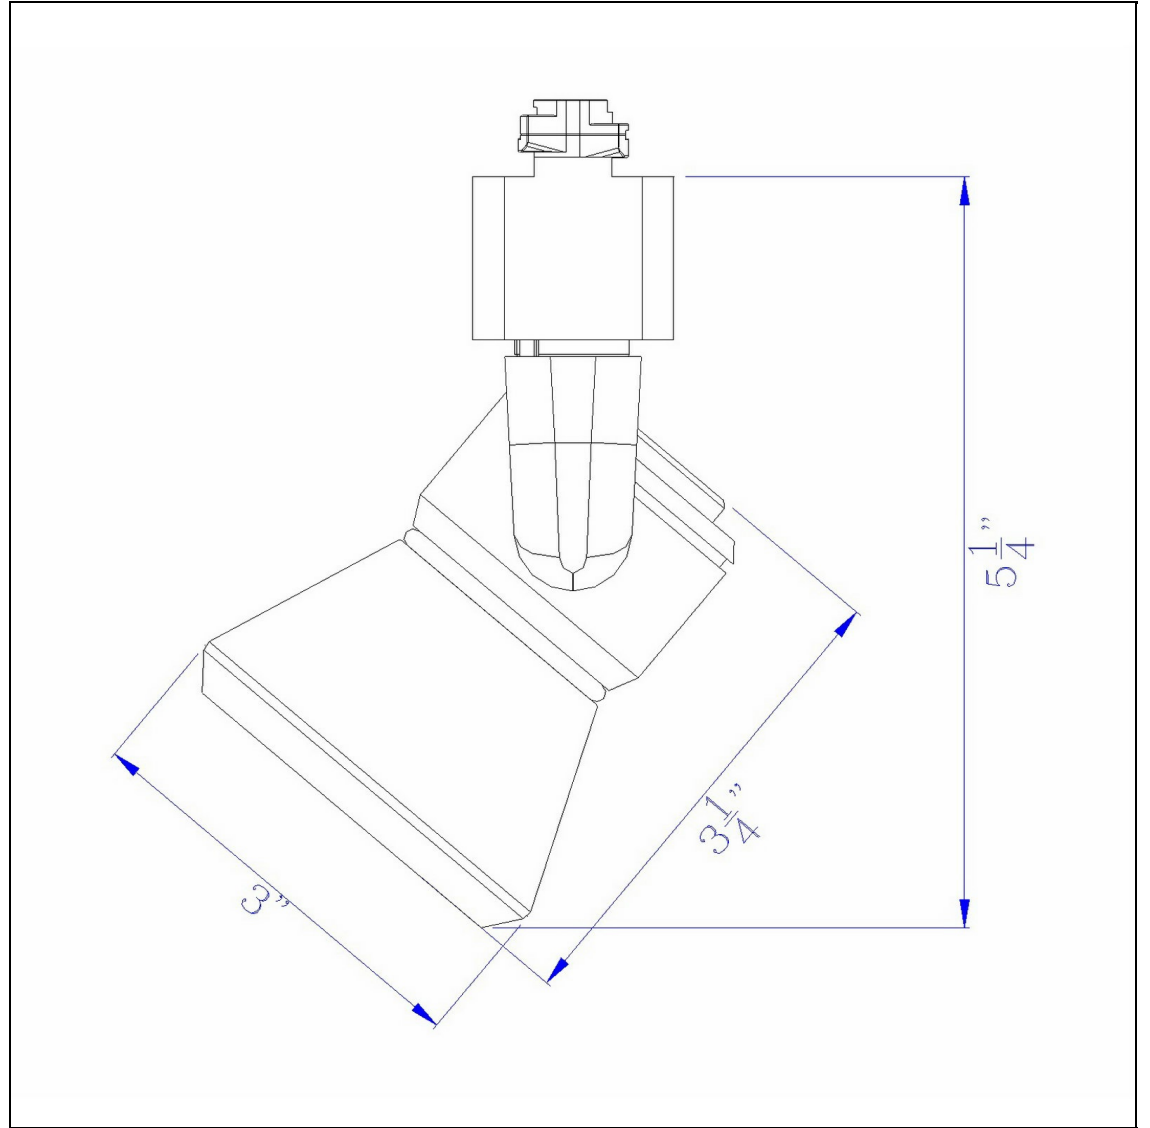

Product No. **HT-888BK-CONEDB**

Description

10W Dimmable integrated LED Track Fixture,
700 Lumen, 90 CRI
Durable Metal Construction
Dimmable with Lutron Brand Dimmers:
DVCL-153P, SCL-153P,AYCL-153P,CTCL-
153P,DVCL-253P,DVSCLL-253P,SE
700 Lumen Output
3000K Light Temperature
355 Degree Rotation
36 Degree Beam
36 Degree Beam
Dimmable with Lutron Brand Dimmers:
DVCL-153P, SCL-153P,AYCL-153P,CTCL-
153P,DVCL-253P,DVSCLL-253P,SE
6.25" Height Metal Track Head in Black Finish

Technical Specifications

UPC	020193067284
Wattage	LED10W
CRI	90
Lumen	700
Switch Type	Hardwired
Bulb Base	Integrated Led
Number of Lights	1
Color	Black
Base Color	Black