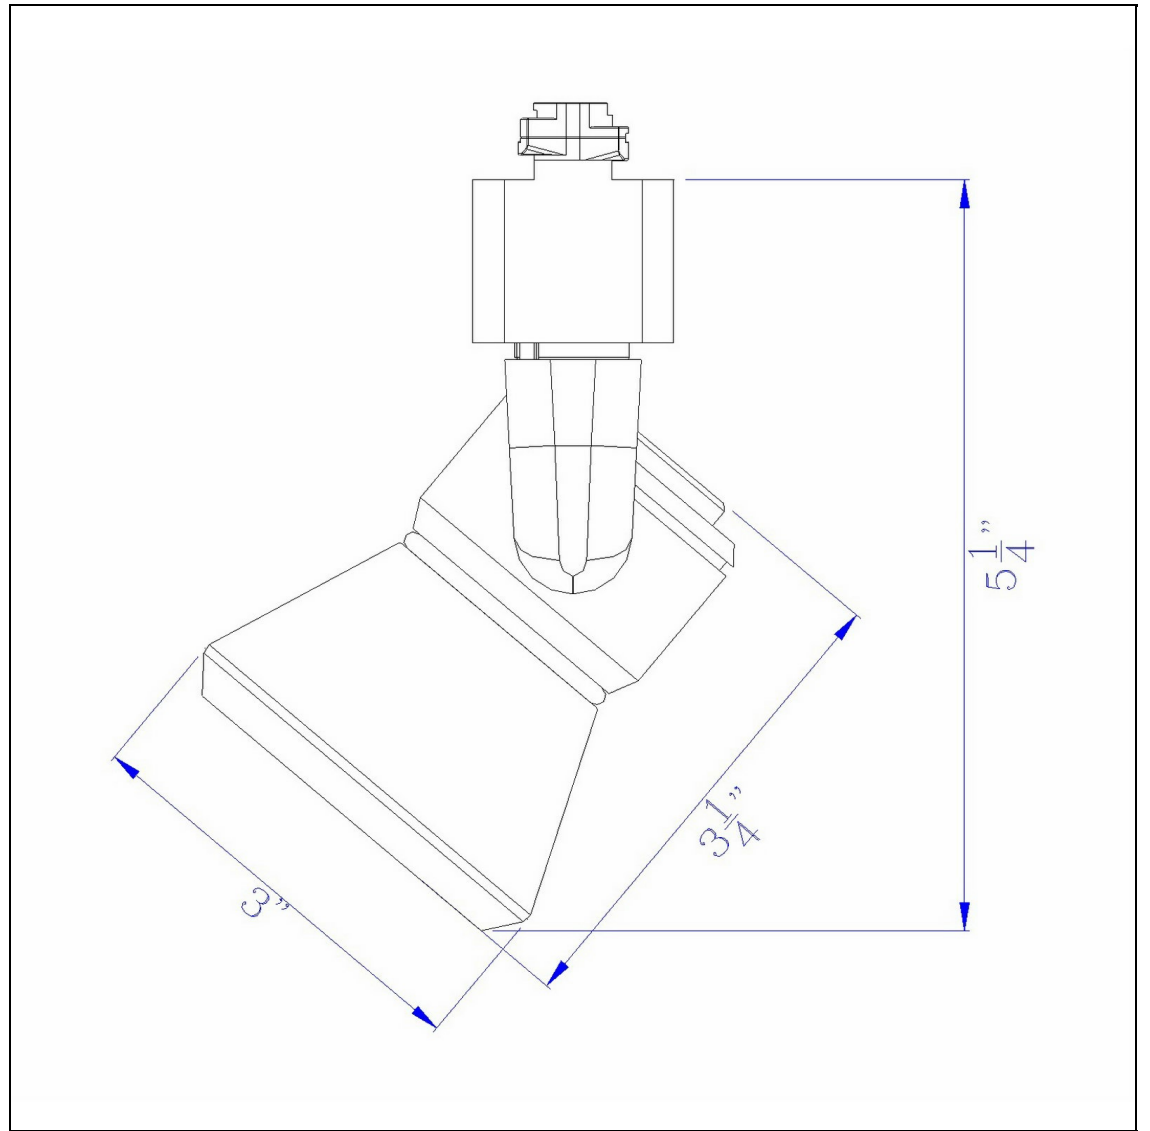

Product No. **HT-888BK-CONERU**

Description

10W Dimmable integrated LED Track Fixture,
700 Lumen, 90 CRI
Durable Metal Construction
Dimmable with Lutron Brand Dimmers:
DVCL-153P, SCL-153P,AYCL-153P,CTCL-
153P,DVCL-253P,DVSCLL-253P,SE
700 Lumen Output
3000K Light Temperature
355 Degree Rotation
36 Degree Beam
36 Degree Beam
Dimmable with Lutron Brand Dimmers:
DVCL-153P, SCL-153P,AYCL-153P,CTCL-
153P,DVCL-253P,DVSCLL-253P,SE
6.25" Height Metal Track Head in Black Finish

Technical Specifications

UPC	020193067284
Wattage	LED10W
CRI	90
Lumen	700
Switch Type	Hardwired
Bulb Base	Integrated Led
Number of Lights	1
Color	Black
Base Color	Black