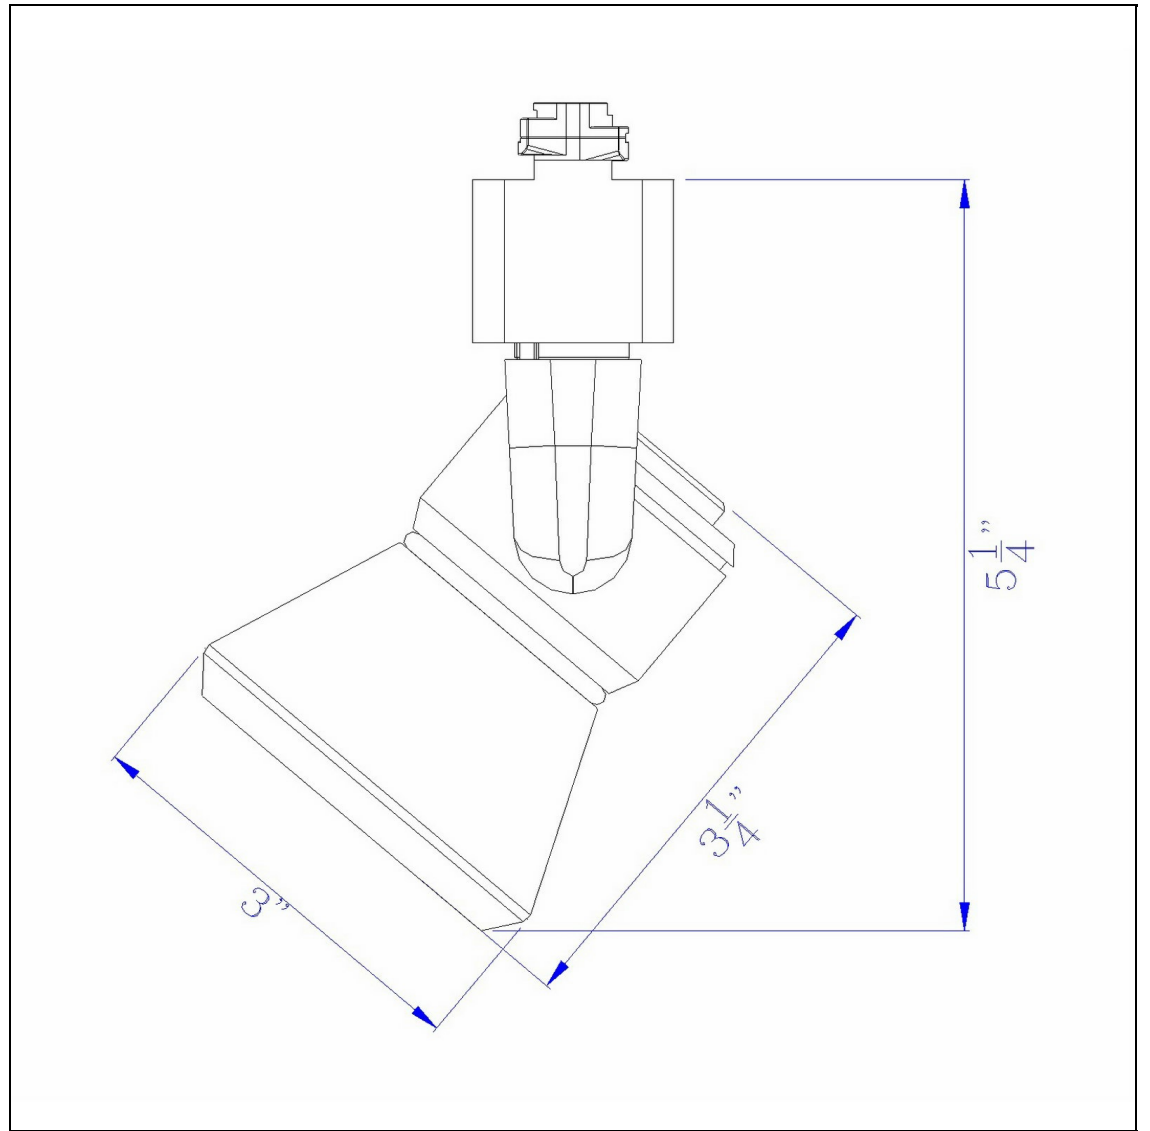

Product No. **HT-888BK-CONEWH**

Description

10W Dimmable integrated LED Track Fixture,
700 Lumen, 90 CRI
Durable Metal Construction
Dimmable with Lutron Brand Dimmers:
DVCL-153P, SCL-153P,AYCL-153P,CTCL-
153P,DVCL-253P,DVSCLL-253P,SE
700 Lumen Output
3000K Light Temperature
355 Degree Rotation
36 Degree Beam
36 Degree Beam
Dimmable with Lutron Brand Dimmers:
DVCL-153P, SCL-153P,AYCL-153P,CTCL-
153P,DVCL-253P,DVSCLL-253P,SE
6.25" Height Metal Track Head in Black Finish

Technical Specifications

UPC	020193067284
Wattage	LED10W
CRI	90
Lumen	700
Switch Type	Hardwired
Bulb Base	Integrated Led
Number of Lights	1
Color	Black
Base Color	Black