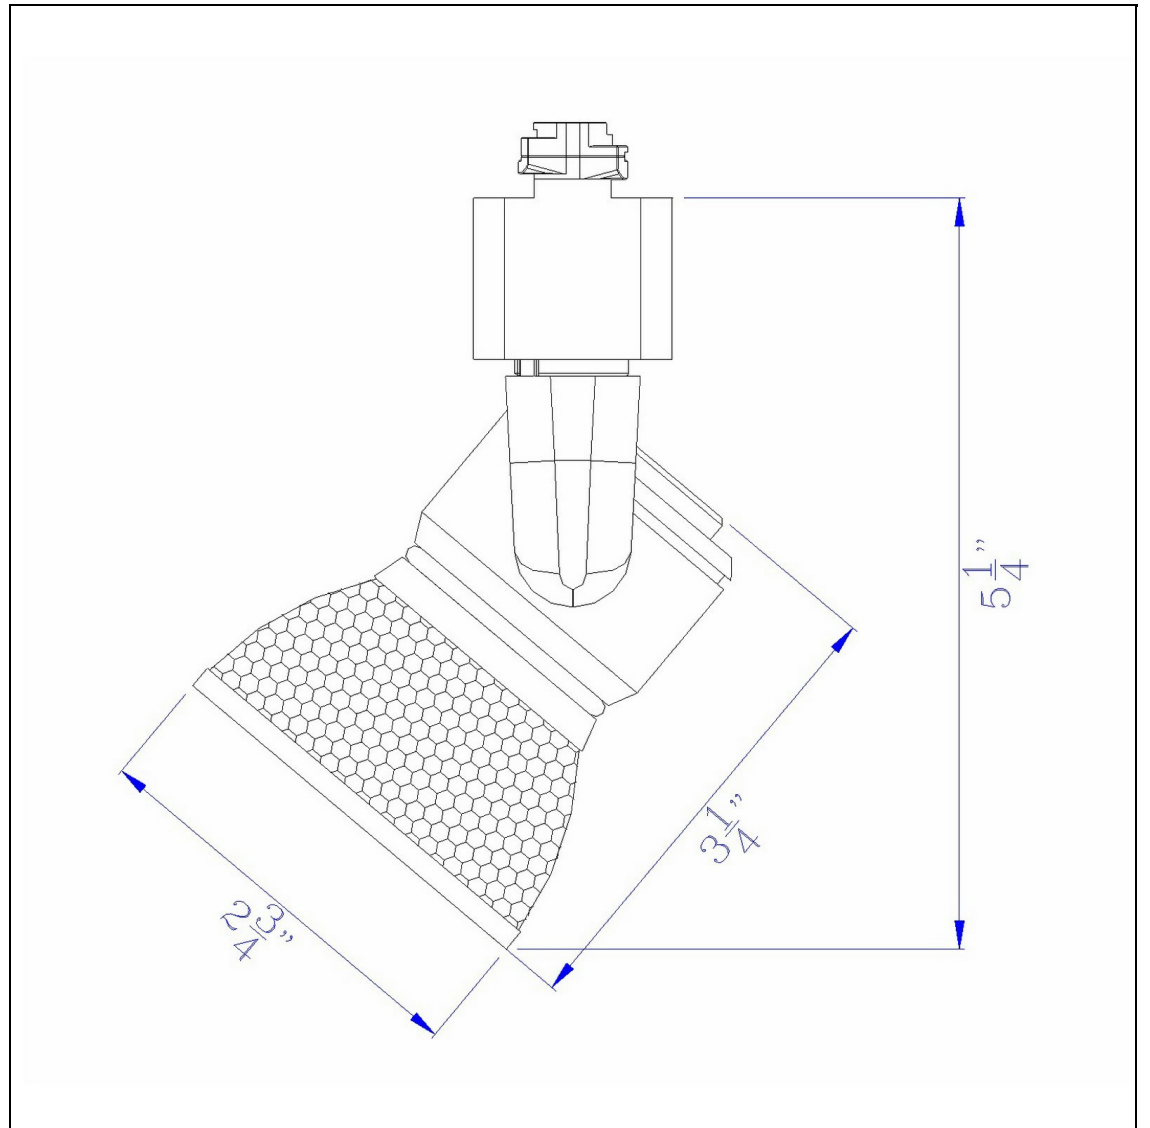

Product No. **HT-888BK-MESHBK**

Description

10W Dimmable integrated LED Track Fixture,  
700 Lumen, 90 CRI  
Durable Metal Construction  
Dimmable with Lutron Brand Dimmers:  
DVCL-153P, SCL-153P,AYCL-153P,CTCL-  
153P,DVCL-253P,DVSCLL-253P,SE  
700 Lumen Output  
3000K Light Temperature  
355 Degree Rotation  
36 Degree Beam  
36 Degree Beam  
Dimmable with Lutron Brand Dimmers:  
DVCL-153P, SCL-153P,AYCL-153P,CTCL-  
153P,DVCL-253P,DVSCLL-253P,SE  
6.25" Height Metal Track Head in Black Finish

Technical Specifications

<b>UPC</b>	020193067284
<b>Wattage</b>	LED10W
<b>CRI</b>	90
<b>Lumen</b>	700
<b>Switch Type</b>	Hardwired
<b>Bulb Base</b>	Integrated Led
<b>Number of Lights</b>	1
<b>Color</b>	Black
<b>Base Color</b>	Black