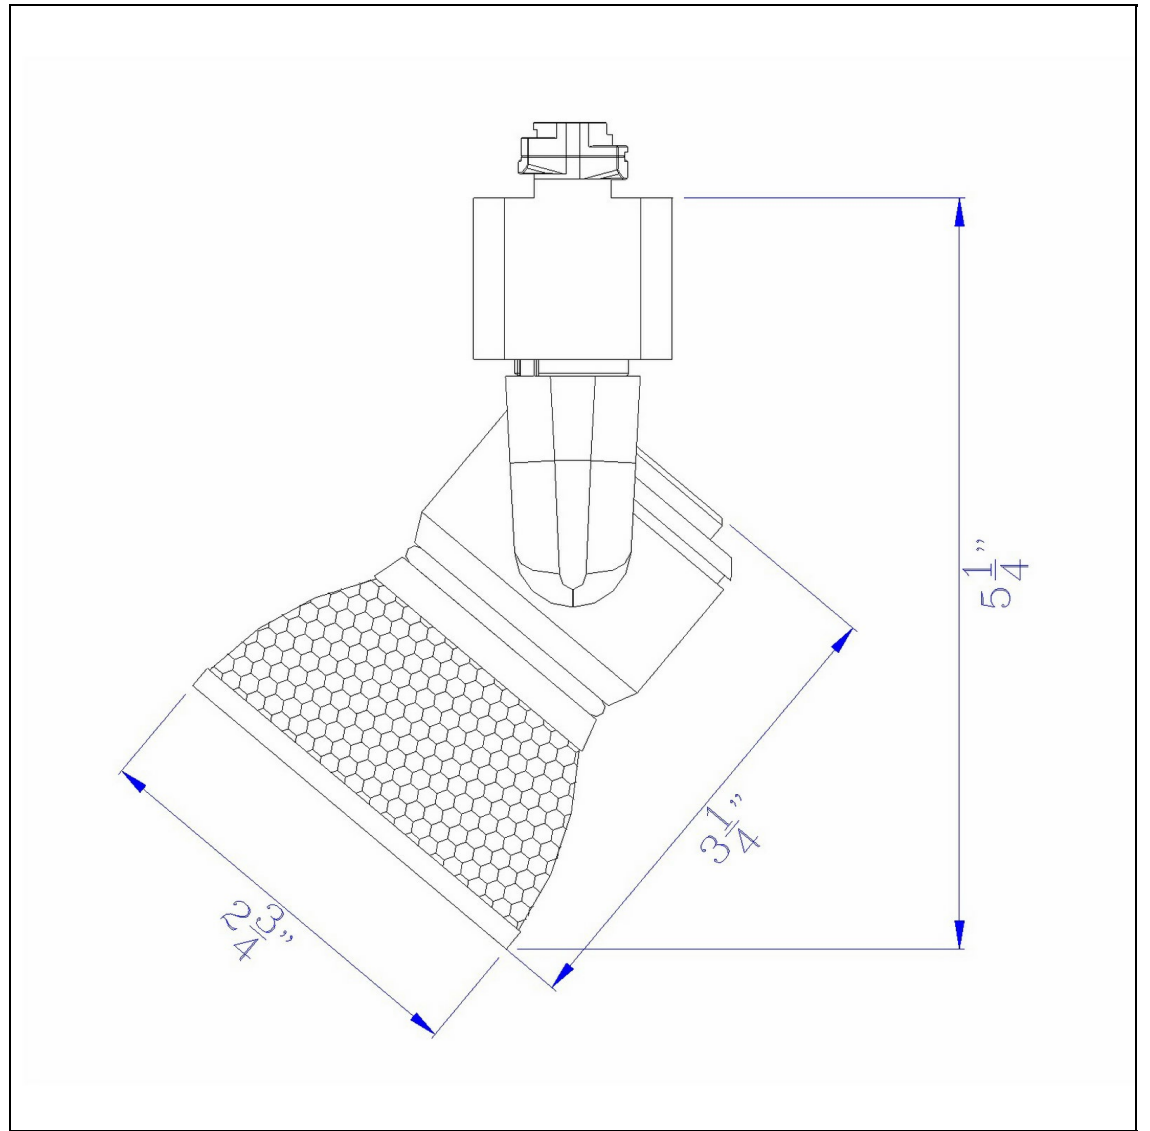

Product No. **HT-888BK-MESHBS**

Description

10W Dimmable integrated LED Track Fixture,
700 Lumen, 90 CRI
Durable Metal Construction
Dimmable with Lutron Brand Dimmers:
DVCL-153P, SCL-153P,AYCL-153P,CTCL-
153P,DVCL-253P,DVSCLL-253P,SE
700 Lumen Output
3000K Light Temperature
355 Degree Rotation
36 Degree Beam
36 Degree Beam
Dimmable with Lutron Brand Dimmers:
DVCL-153P, SCL-153P,AYCL-153P,CTCL-
153P,DVCL-253P,DVSCLL-253P,SE
6.25" Height Metal Track Head in Black Finish

Technical Specifications

UPC	020193067284
Wattage	LED10W
CRI	90
Lumen	700
Switch Type	Hardwired
Bulb Base	Integrated Led
Number of Lights	1
Color	Black
Base Color	Black