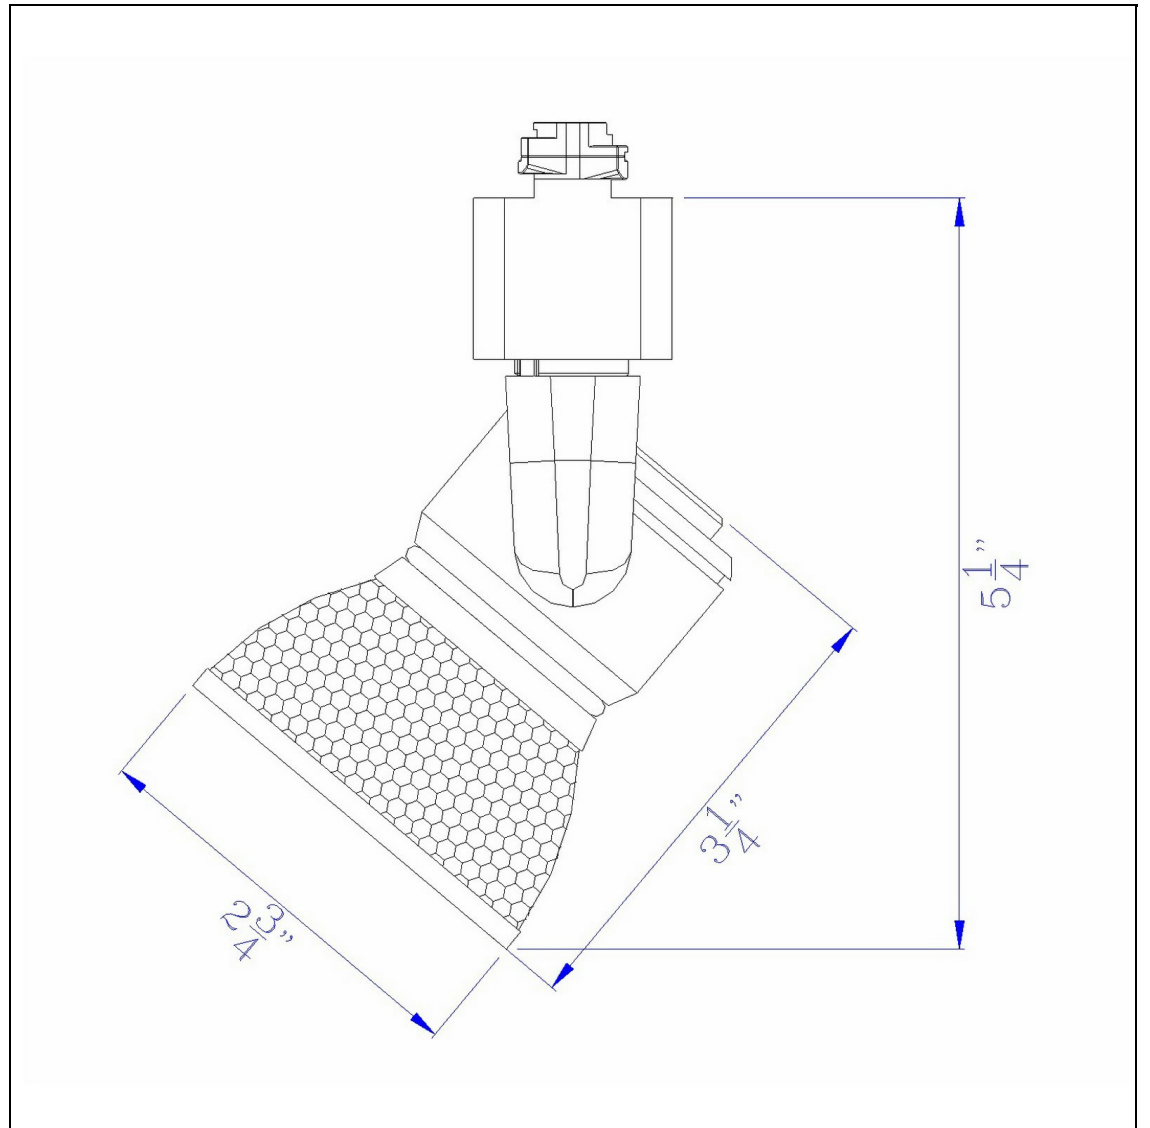

Product No. **HT-888BK-MESHDB**

Description

10W Dimmable integrated LED Track Fixture,
700 Lumen, 90 CRI
Durable Metal Construction
Dimmable with Lutron Brand Dimmers:
DVCL-153P, SCL-153P,AYCL-153P,CTCL-
153P,DVCL-253P,DVSCLL-253P,SE
700 Lumen Output
3000K Light Temperature
355 Degree Rotation
36 Degree Beam
36 Degree Beam
Dimmable with Lutron Brand Dimmers:
DVCL-153P, SCL-153P,AYCL-153P,CTCL-
153P,DVCL-253P,DVSCLL-253P,SE
6.25" Height Metal Track Head in Black Finish

Technical Specifications

| | |
|-------------------------|----------------|
| UPC | 020193067284 |
| Wattage | LED10W |
| CRI | 90 |
| Lumen | 700 |
| Switch Type | Hardwired |
| Bulb Base | Integrated Led |
| Number of Lights | 1 |
| Color | Black |
| Base Color | Black |