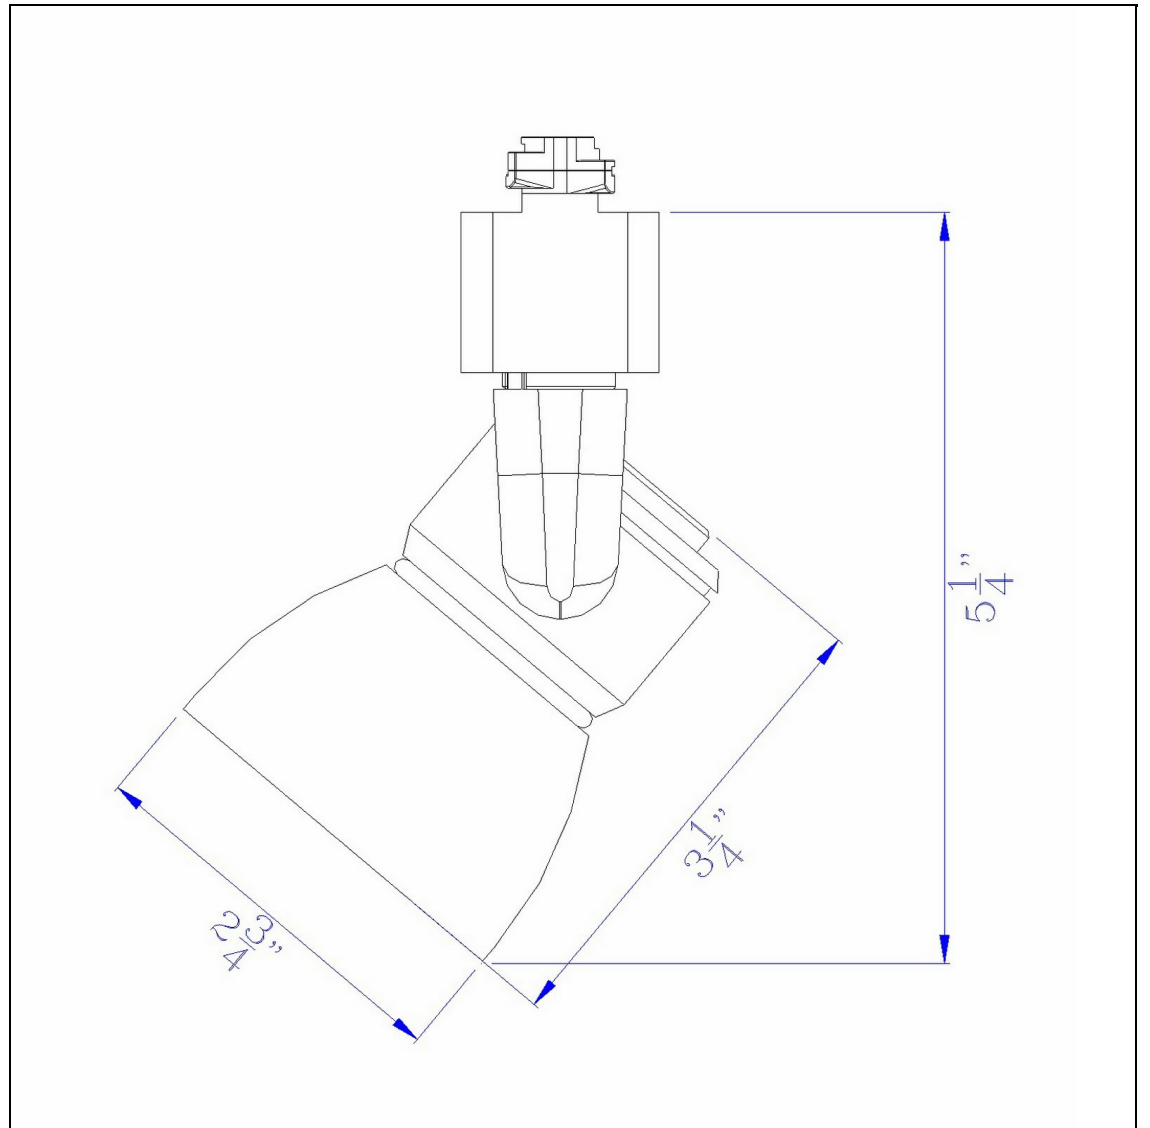

Product No. **HT-888BS-WHTFRO**

Description

10W Dimmable integrated LED Track Fixture,
700 Lumen, 90 CRI
Durable Metal Construction
Dimmable with Lutron Brand Dimmers:
DVCL-153P, SCL-153P,AYCL-153P,CTCL-
153P,DVCL-253P,DVSCLL-253P,SE
700 Lumen Output
3000K Light Temperature
355 Degree Rotation
36 Degree Beam
36 Degree Beam
Dimmable with Lutron Brand Dimmers:
DVCL-153P, SCL-153P,AYCL-153P,CTCL-
153P,DVCL-253P,DVSCLL-253P,SE
6.25" Height Metal and PLC Track Head in
Brushed Steel Finish

Technical Specifications

UPC	020193067284
Wattage	LED10W
CRI	90
Lumen	700
Switch Type	Hardwired
Bulb Base	Integrated Led
Number of Lights	1
Color	Brushed Steel
Base Color	Brushed Steel