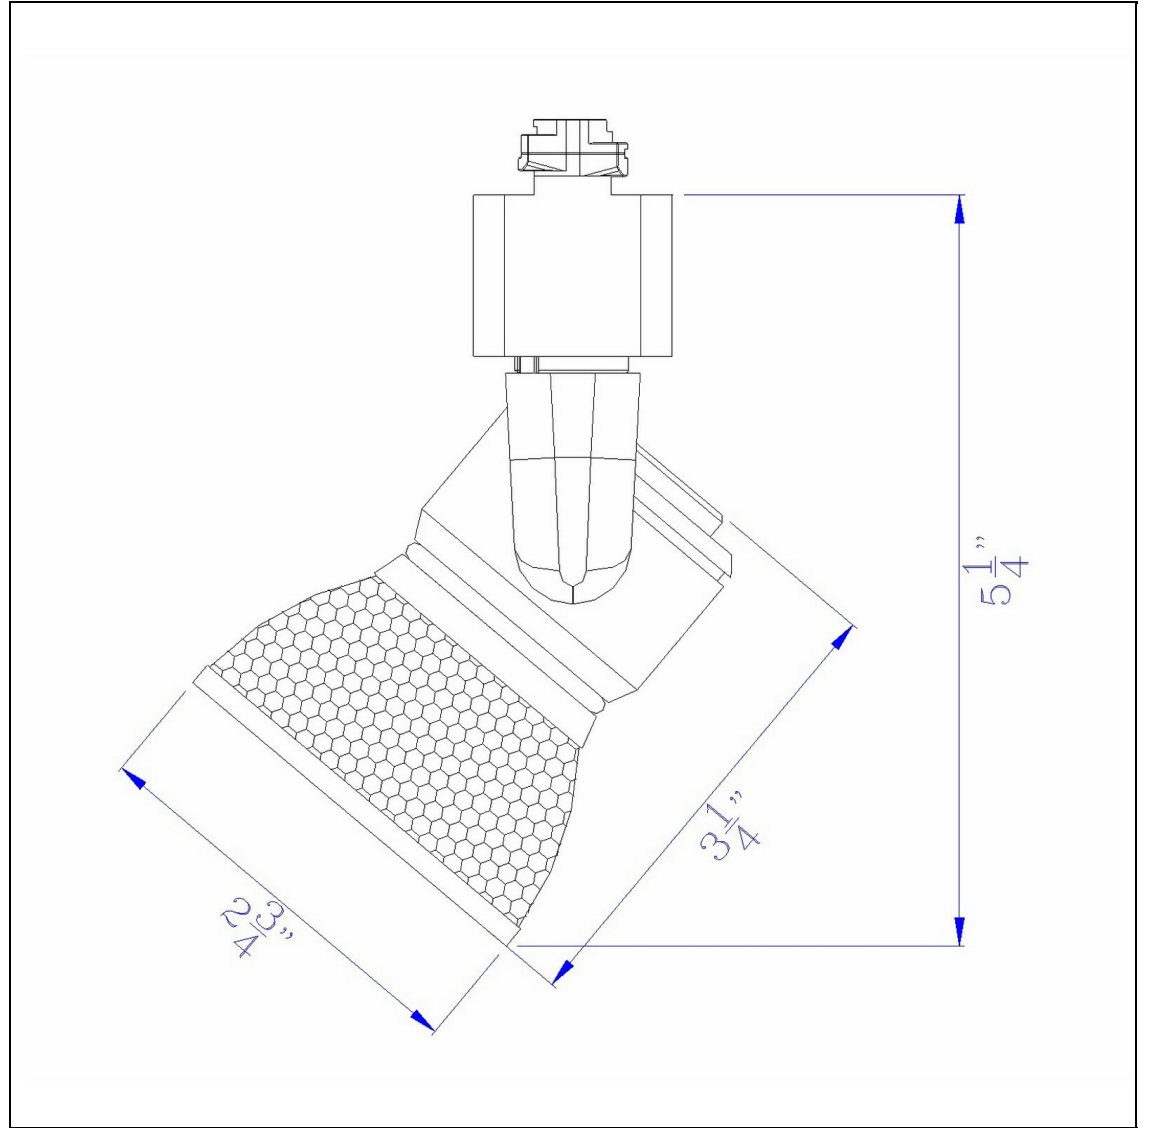

Product No. **HT-888RU-MESH**

Description

10W Dimmable integrated LED Track Fixture,
700 Lumen, 90 CRI
Durable Metal Construction
Dimmable with Lutron Brand Dimmers:
DVCL-153P, SCL-153P,AYCL-153P,CTCL-
153P,DVCL-253P,DVSCLL-253P,SE
700 Lumen Output
3000K Light Temperature
355 Degree Rotation
36 Degree Beam
36 Degree Beam
Dimmable with Lutron Brand Dimmers:
DVCL-153P, SCL-153P,AYCL-153P,CTCL-
153P,DVCL-253P,DVSCLL-253P,SE
6.25" Height Metal Track Head in Rust Finish

Technical Specifications

UPC	020193067284
Wattage	LED10W
CRI	90
Lumen	700
Switch Type	Hardwired
Bulb Base	Integrated Led
Number of Lights	1
Color	Rust