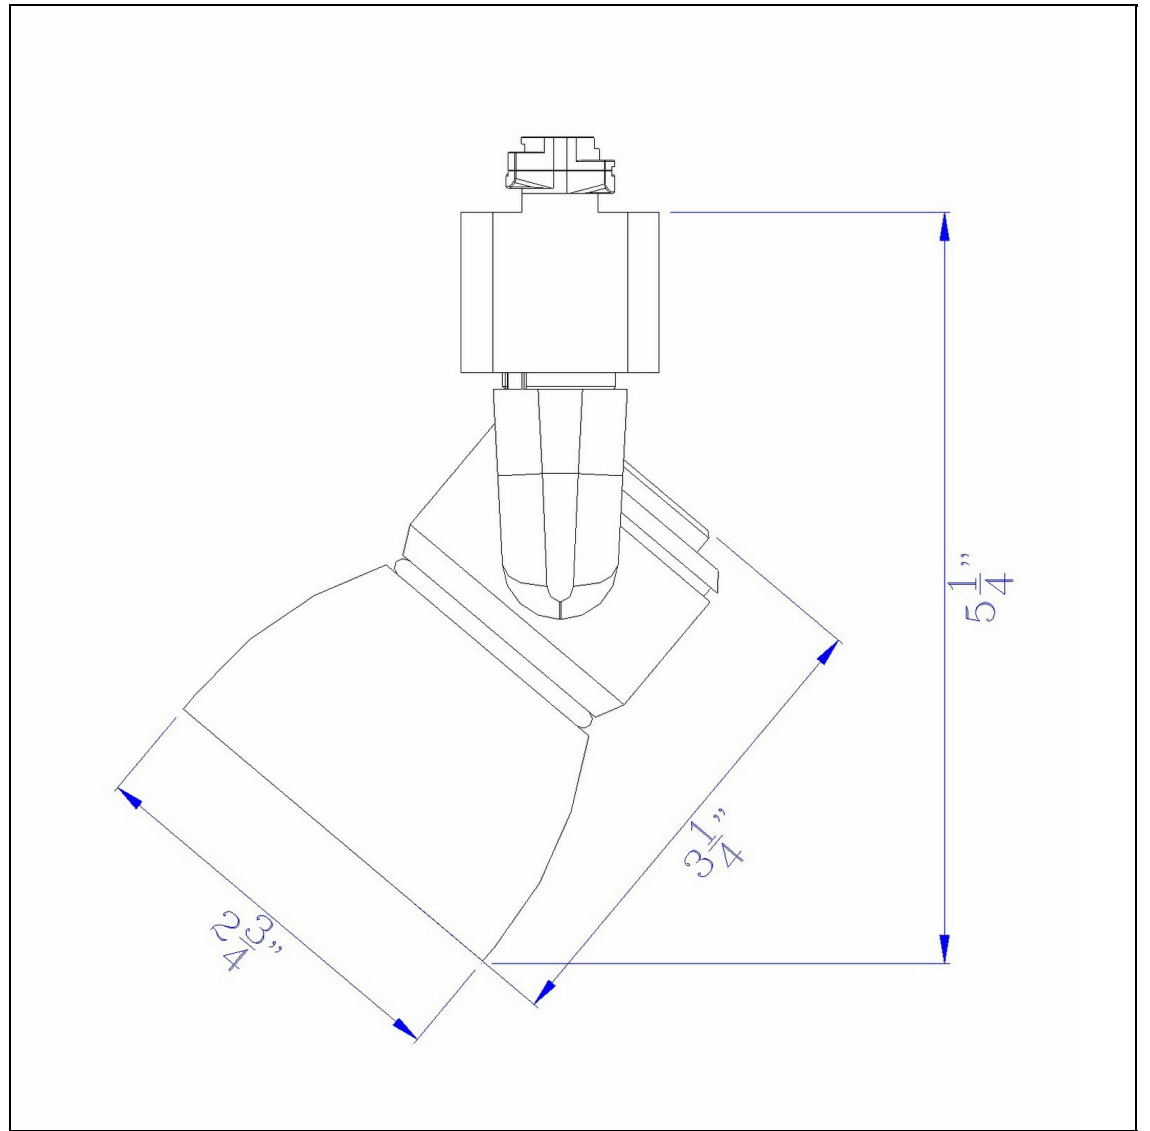

Product No. **HT-888WH-AMBCLR**

Description

10W Dimmable integrated LED Track Fixture,
700 Lumen, 90 CRI
Durable Metal Construction
Dimmable with Lutron Brand Dimmers:
DVCL-153P, SCL-153P,AYCL-153P,CTCL-
153P,DVCL-253P,DVSCLL-253P,SE
700 Lumen Output
3000K Light Temperature
355 Degree Rotation
36 Degree Beam
36 Degree Beam
Dimmable with Lutron Brand Dimmers:
DVCL-153P, SCL-153P,AYCL-153P,CTCL-
153P,DVCL-253P,DVSCLL-253P,SE
6.25" Height Metal and PLC Track Head in
White Finish

Technical Specifications

UPC	020193067284
Wattage	LED10W
CRI	90
Lumen	700
Switch Type	Hardwired
Bulb Base	Integrated Led
Number of Lights	1
Color	White